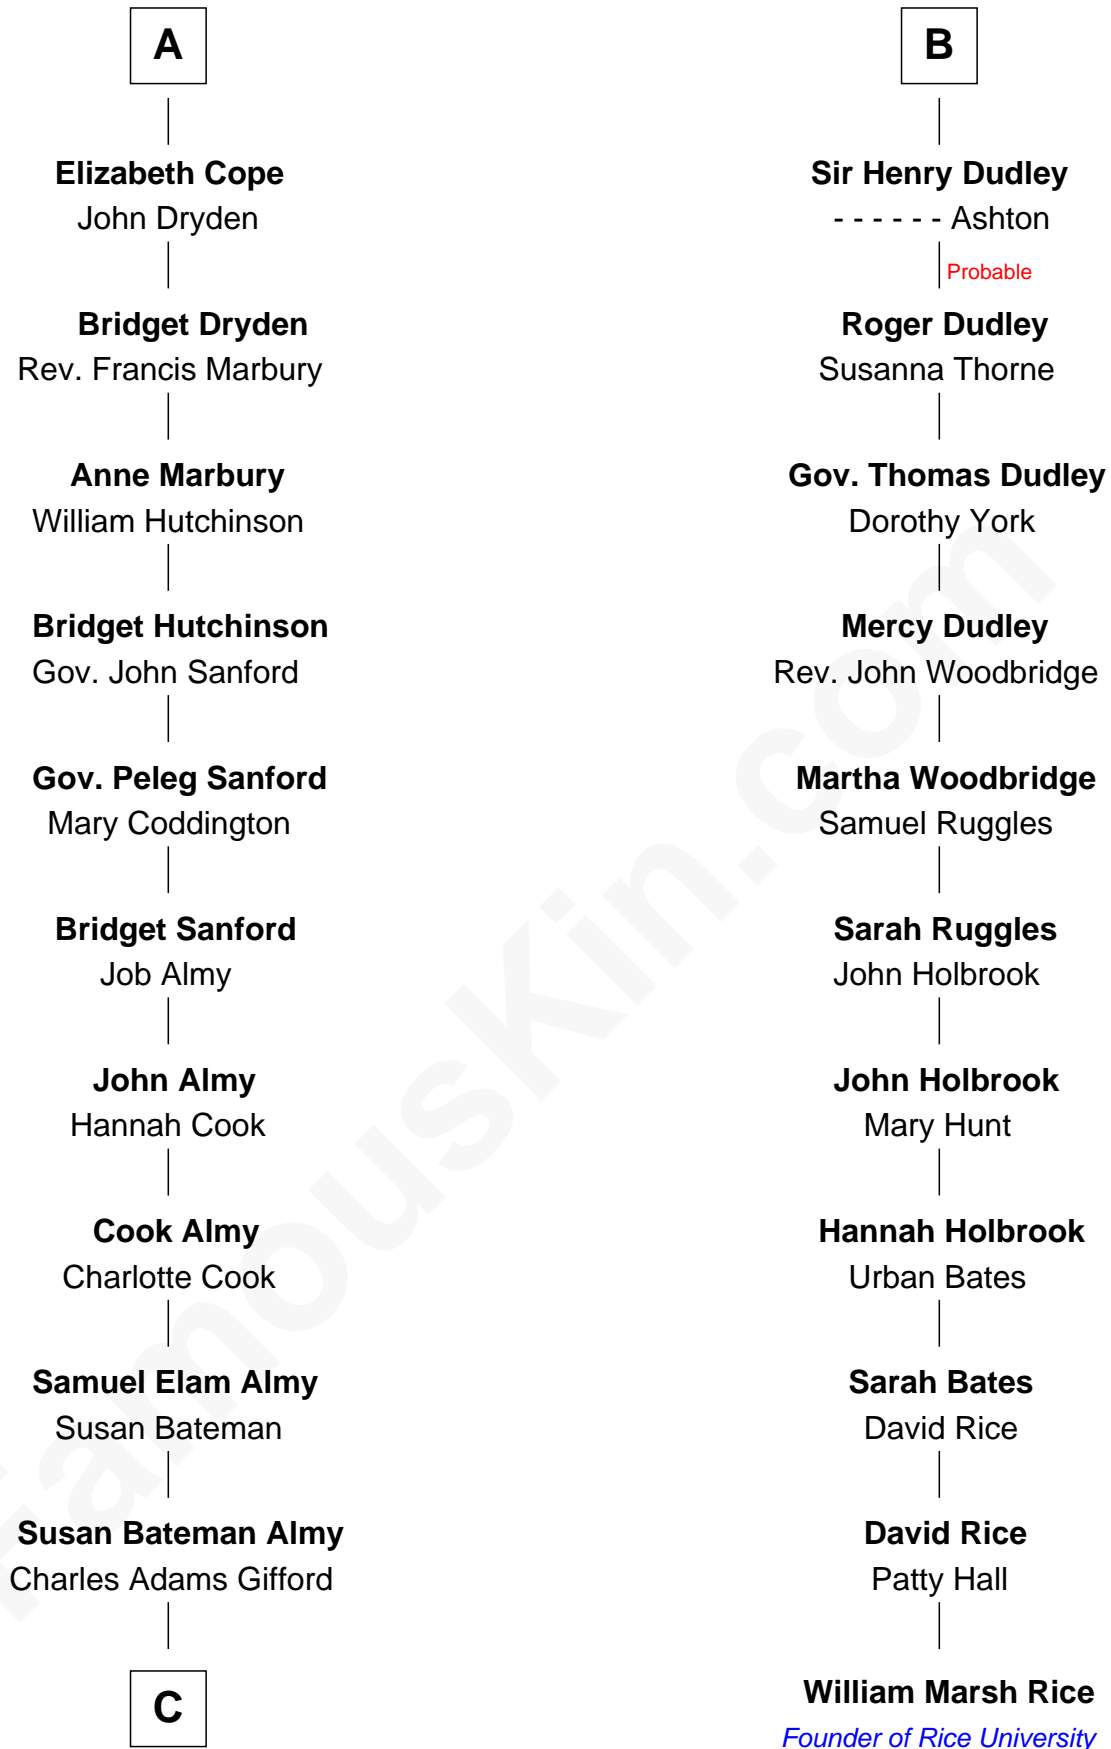

FamousKin.com

Relationship Chart of

Marilyn Monroe

Actress, Model, and Singer

17th cousin 2 times removed of

William Marsh Rice

Founder of Rice University

Margaret de Audley

Beatrice de Stafford

Thomas de Ros

Margaret de Ros

Sir Reynold Grey

Margaret Grey

Sir William Bonville

William Bonville

Elizabeth Harington

William Bonville

Katherine Neville

Cecily Bonville

Thomas Grey

Cecily Grey

Sir John Sutton

B

C

Frederick Almy Gifford
Elizabeth Easton Tennant

Charles Stanley Gifford
Gladys Pearl Monroe

Marilyn Monroe
Actress, Model, and Singer

FamousKin.com