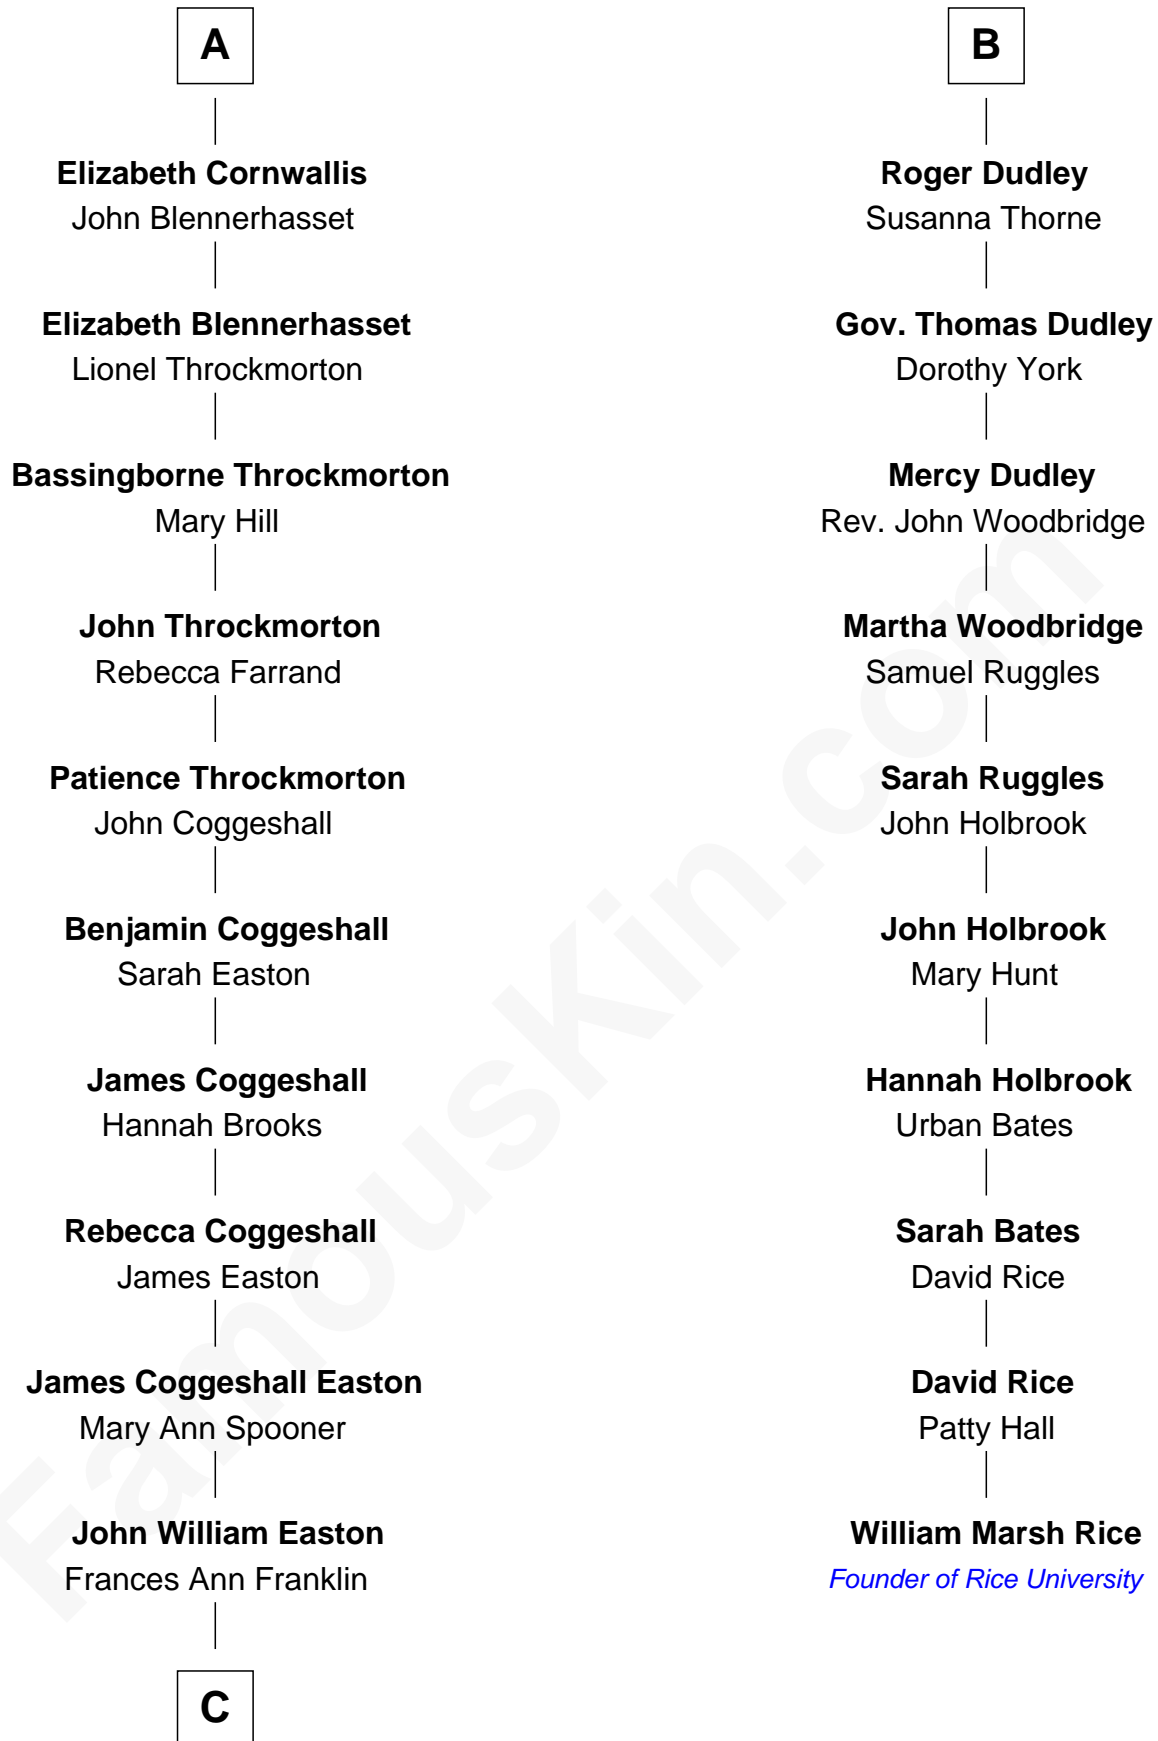

# FamousKin.com Relationship Chart of

**Marilyn Monroe**

*Actress, Model, and Singer*

16th cousin 4 times removed of

**William Marsh Rice**

*Founder of Rice University*

**Richard Fitzalan**

*with wife  
Isabel le Despencer*

Sir Edmund Sutton

**Philippa Tyrrell**

Thomas Cornwallis

**Sir Edward Sutton**

Cecily Willoughby

**Sir William Cornwallis**

Elizabeth Stanford

**Sir John Sutton**

Cecily Grey

**Sir John Cornwallis**

Mary Sulyard

**Sir Henry Dudley**

----- Ashton

*Probable*

**A**

**B**

**C**

—  
**Elizabeth Cutting Easton**

William Congdon Tennant

—  
**Elizabeth Easton Tennant**

Frederick Almy Gifford

—  
**Charles Stanley Gifford**

Gladys Pearl Monroe

—  
**Marilyn Monroe**