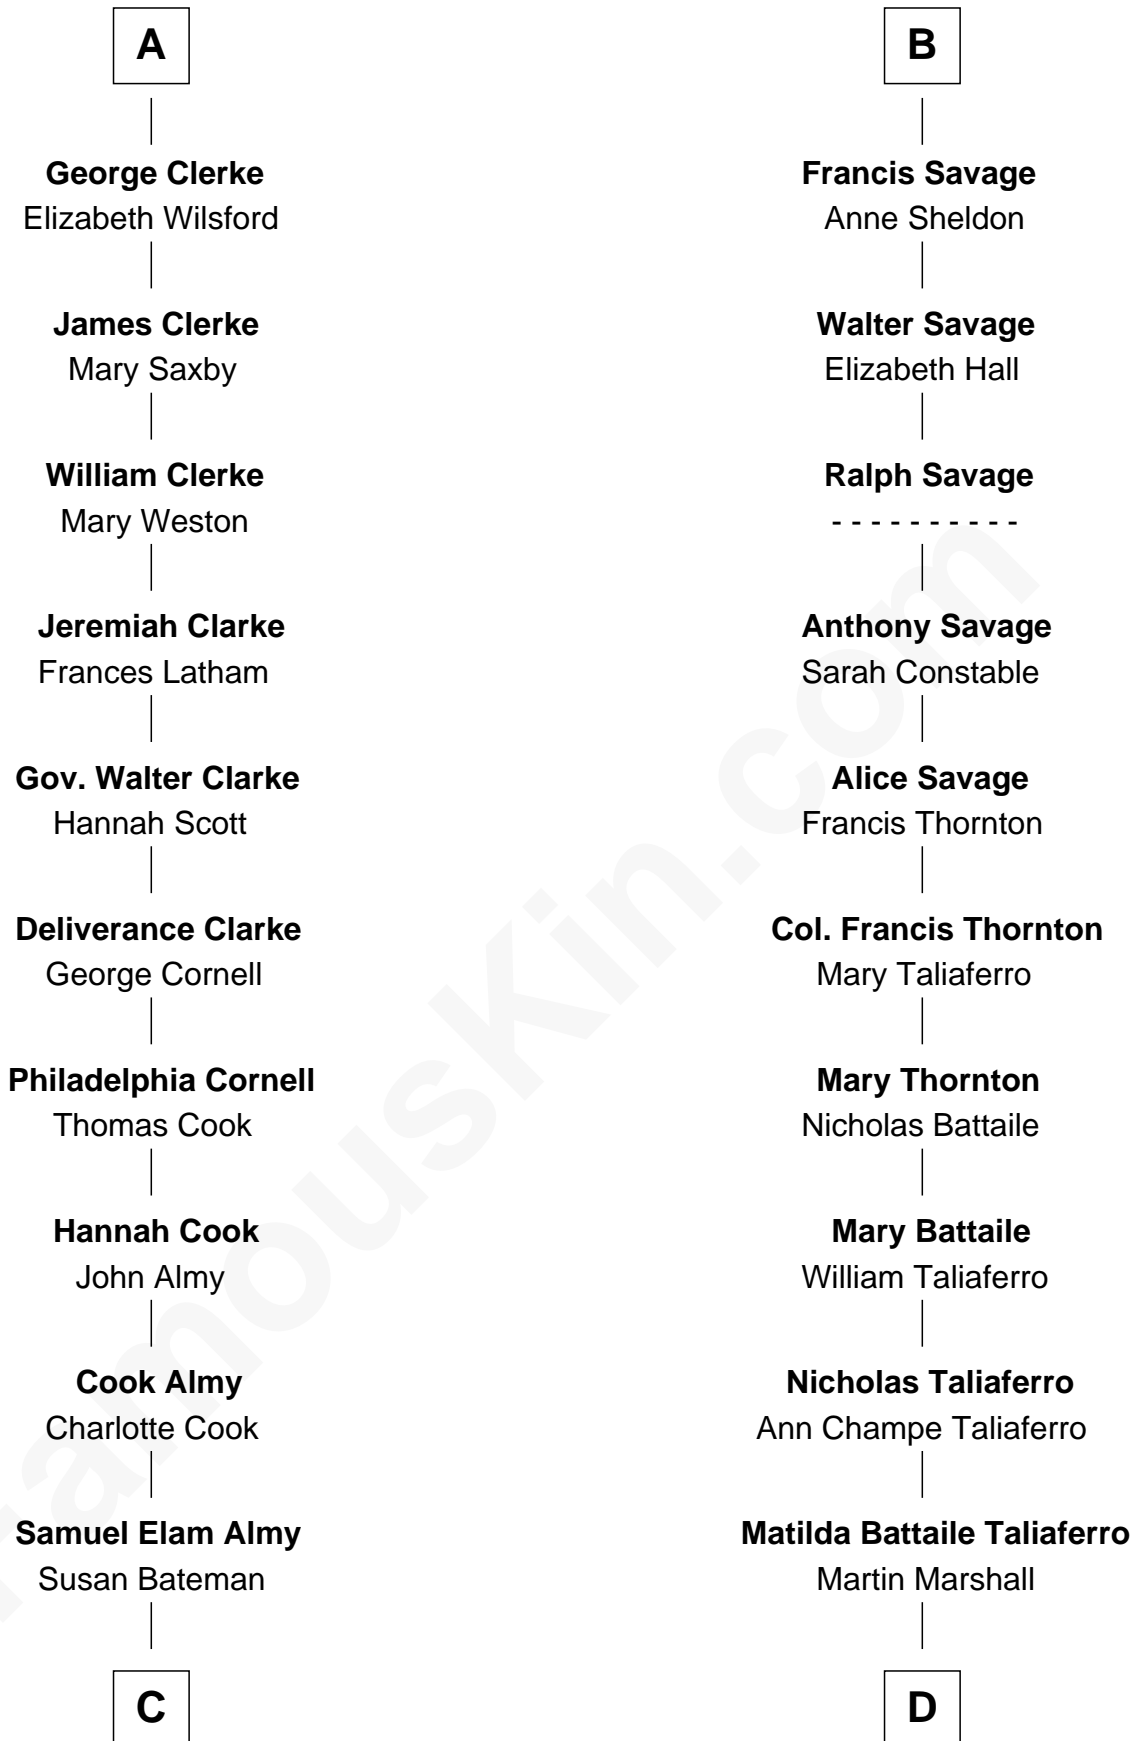

### Marilyn Monroe

*Actress, Model, and Singer*

19th cousin 1 time removed of

### General George C. Marshall

*Author of "The Marshall Plan"*

**Bartholomew de Badlesmere**

Margaret de Clare

**Margery de Badlesmere**

Sir William de Ros

**Maud de Roos**

John de Welles

Sir Robert Goushill

**Joan Goushill**

Sir Thomas Stanley

**Katherine Stanley**

Sir John Savage

**Sir Christopher Savage**

Anne Stanley

**Sir Christopher Savage**

Anne Lygon

**B**

**C**

**Susan Bateman Almy**  
Charles Adams Gifford

**Frederick Almy Gifford**  
Elizabeth Easton Tennant

**Charles Stanley Gifford**  
Gladys Pearl Monroe

**Marilyn Monroe**  
*Actress, Model, and Singer*