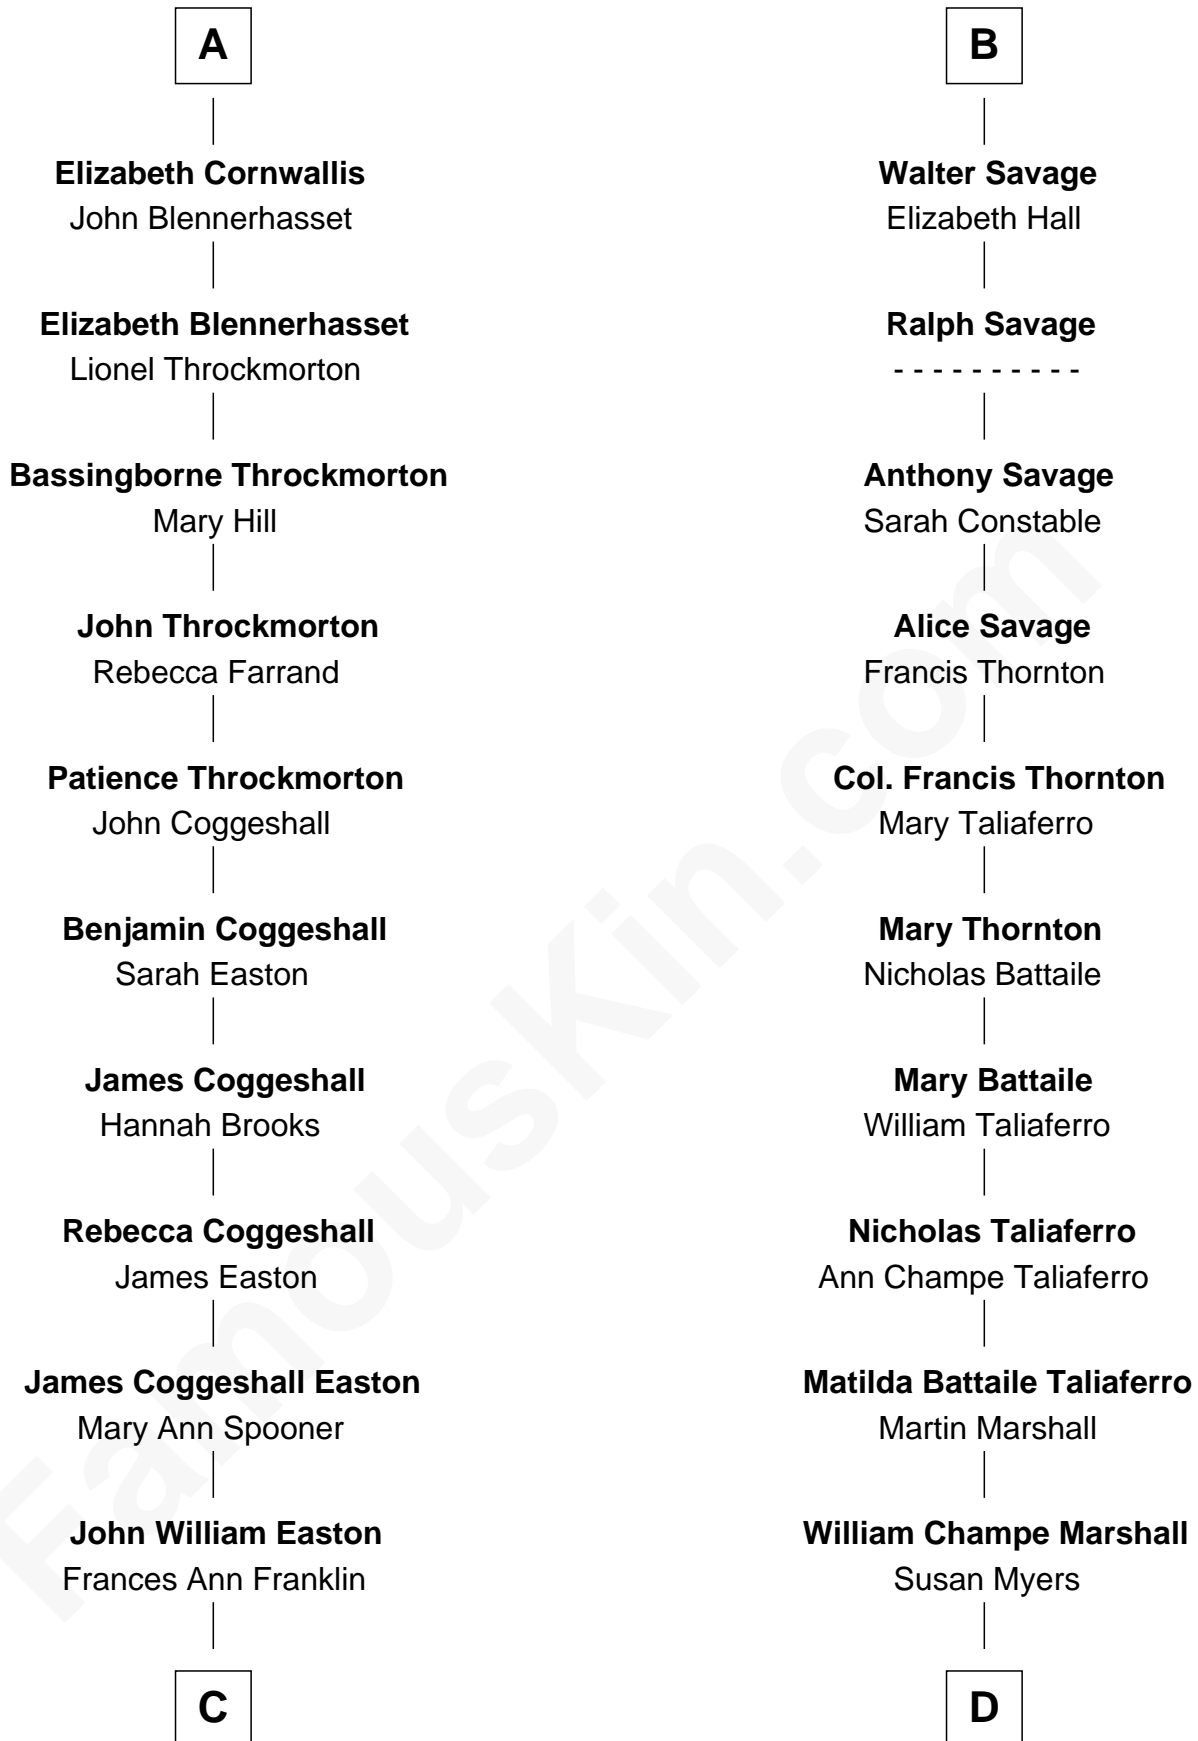

FamousKin.com

Relationship Chart of

Marilyn Monroe

Actress, Model, and Singer

18th cousin 2 times removed of

General George C. Marshall

Author of "The Marshall Plan"

C

Elizabeth Cutting Easton
William Congdon Tennant

Elizabeth Easton Tennant
Frederick Almy Gifford

Charles Stanley Gifford
Gladys Pearl Monroe

Marilyn Monroe
Actress, Model, and Singer

D

George Catlett Marshall
Laura Emily Bradford