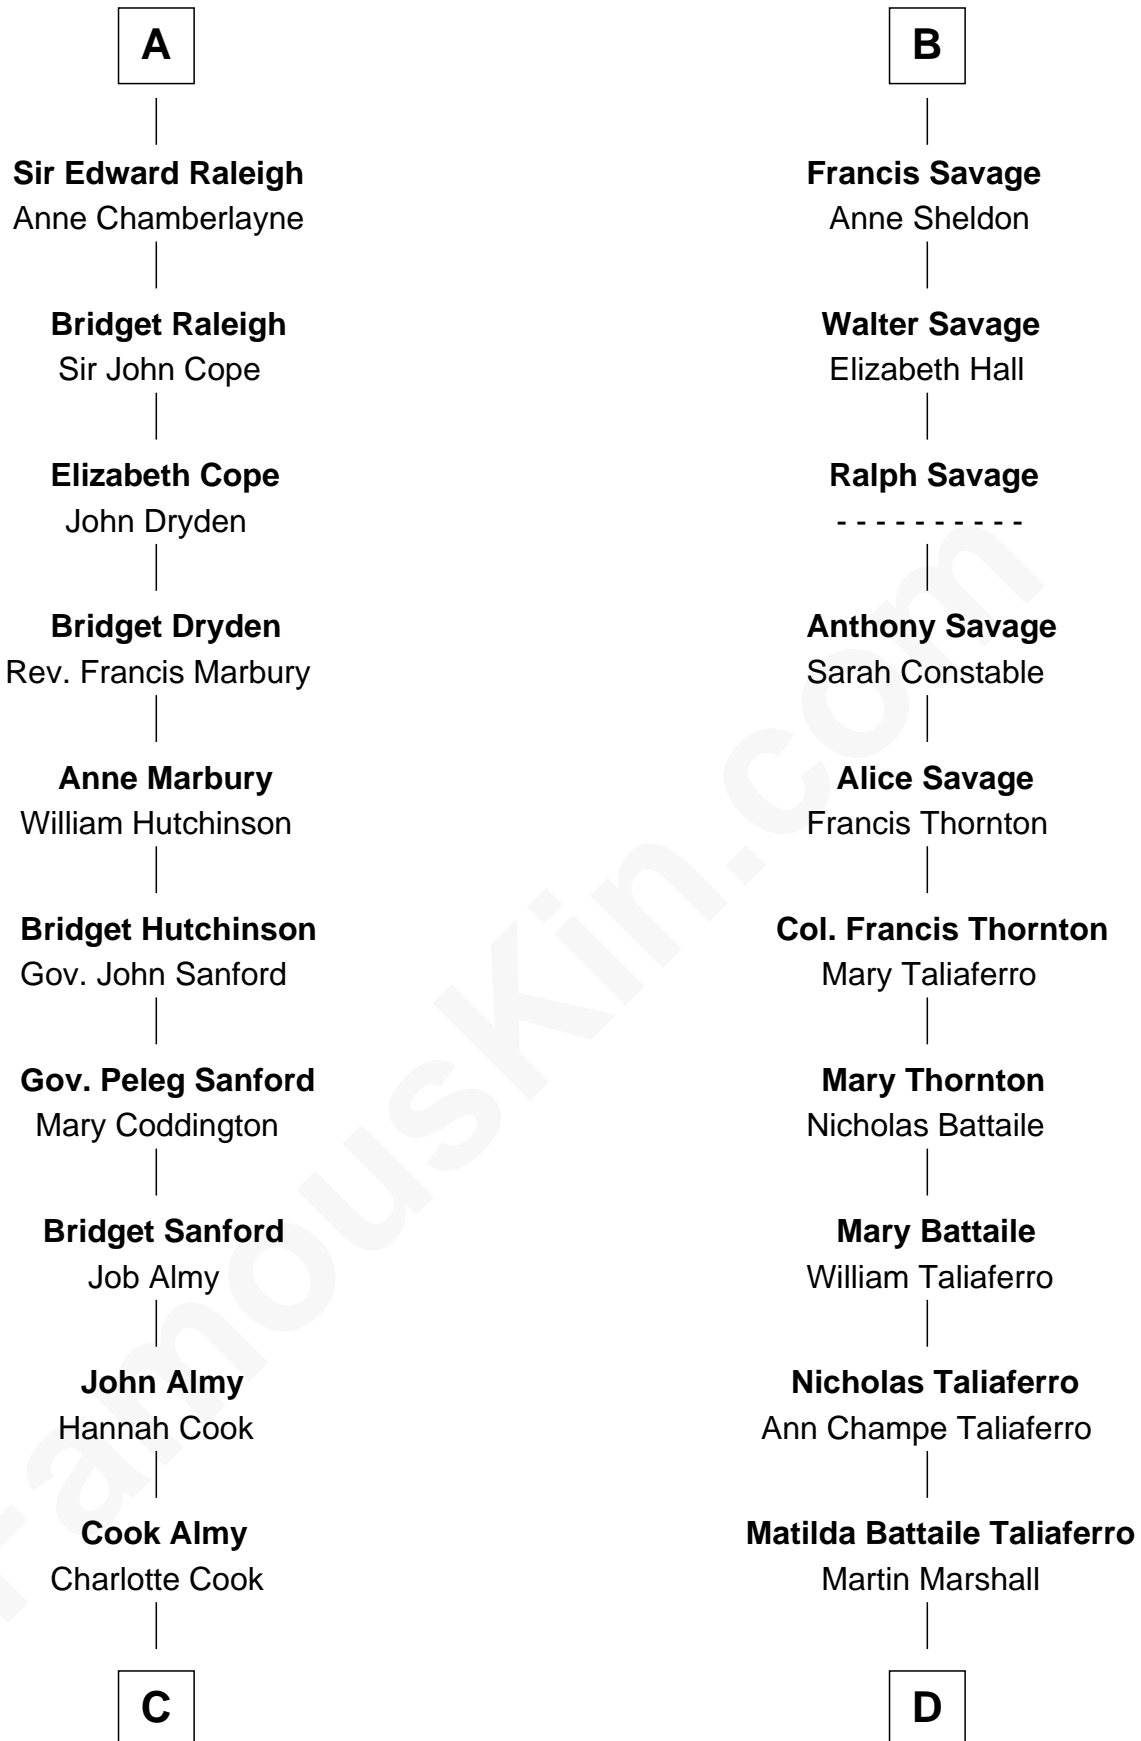

## Relationship Chart of

### Marilyn Monroe

*Actress, Model, and Singer*

19th cousin 2 times removed of

### General George C. Marshall

*Author of "The Marshall Plan"*

**C**

**Samuel Elam Almy**

Susan Bateman

**Susan Bateman Almy**

Charles Adams Gifford

**Frederick Almy Gifford**

Elizabeth Easton Tennant

**Charles Stanley Gifford**

Gladys Pearl Monroe

**Marilyn Monroe**

*Actress, Model, and Singer*

**D**

**William Champe Marshall**

Susan Myers