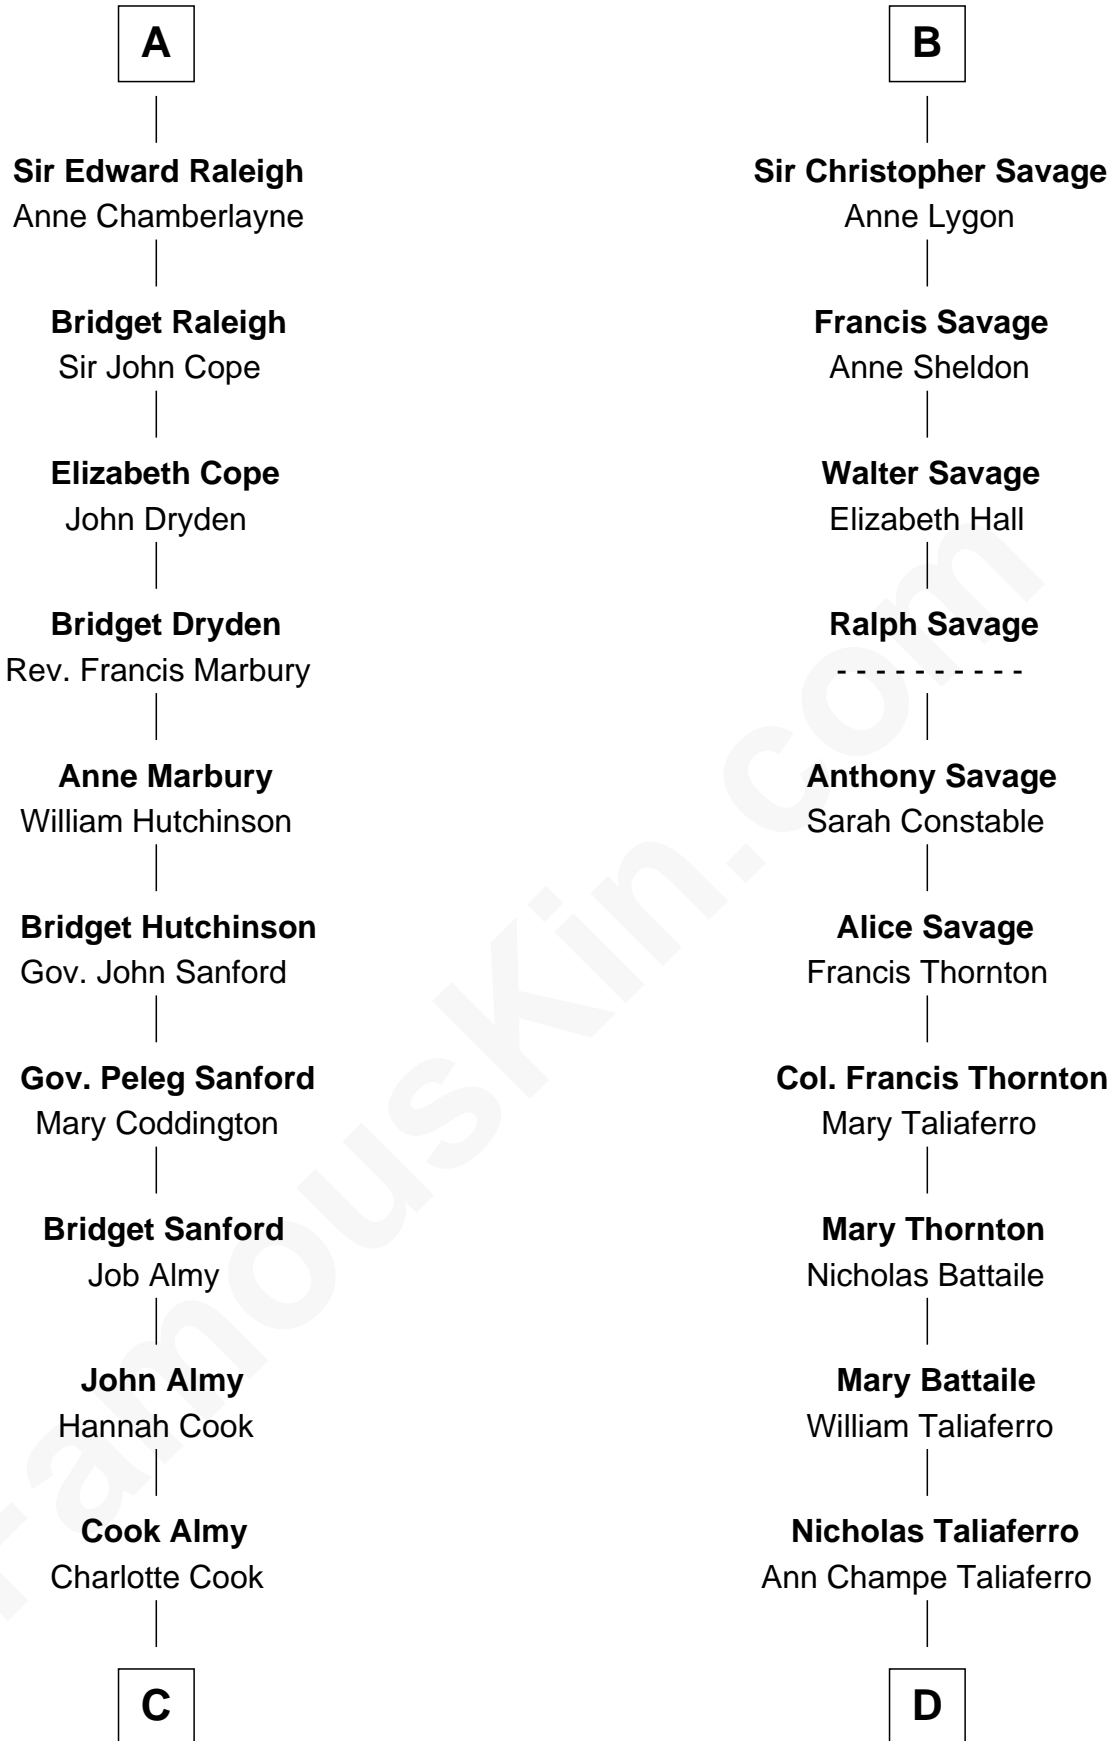

FamousKin.com

Relationship Chart of

Marilyn Monroe

Actress, Model, and Singer

20th cousin 1 time removed of

General George C. Marshall

Author of "The Marshall Plan"

Richard Fitzalan

Alice de Saluzzo

Edmund Fitzalan

Alice de Warenne

Mary Fitzalan

John le Strange

Ankaret le Strange

Sir Richard Talbot

Mary Talbot

Joan Goushill

Sir Thomas Stanley

Katherine Stanley

Sir John Savage

Sir Christopher Savage

Anne Stanley

B

C

Samuel Elam Almy

Susan Bateman

Susan Bateman Almy

Charles Adams Gifford

Frederick Almy Gifford

Elizabeth Easton Tennant

Charles Stanley Gifford

Gladys Pearl Monroe