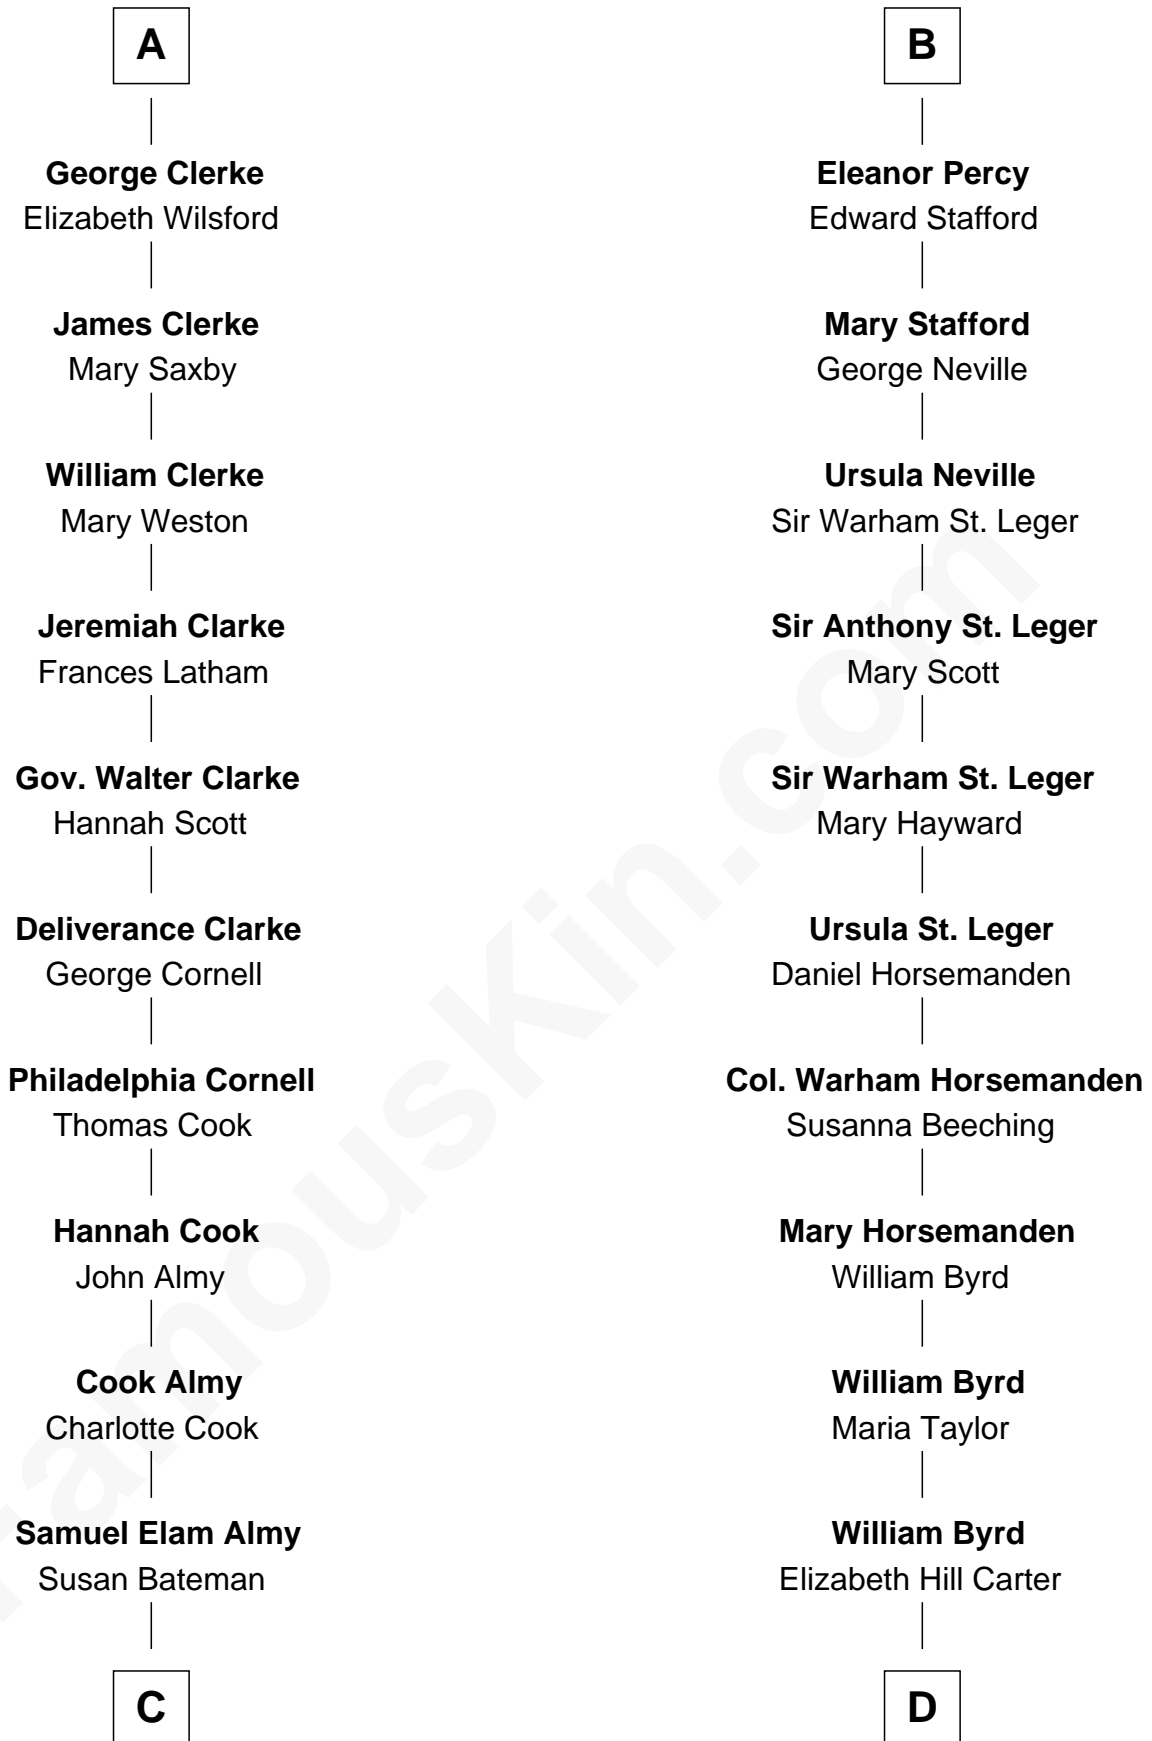

FamousKin.com Relationship Chart of

Marilyn Monroe

Actress, Model, and Singer

20th cousin 1 time removed of

Harry F. Byrd

50th Governor of Virginia

Sir Thebaud de Verdun

*with wife
Elizabeth de Clare*

Elizabeth Bromwich

Sir Thomas Ferrers

Elizabeth Freville

Sir Walter Devereux

Elizabeth Merbery

Sir Henry Ferrers

Margaret Heckstall

Anne Devereux

William Herbert

Elizabeth Ferrers

James Clerke

Maud Herbert

Henry Percy

A

B

C

Susan Bateman Almy
Charles Adams Gifford

Frederick Almy Gifford
Elizabeth Easton Tennant

Charles Stanley Gifford
Gladys Pearl Monroe

Marilyn Monroe
Actress, Model, and Singer

D

Thomas Taylor Byrd
Mary Armistead