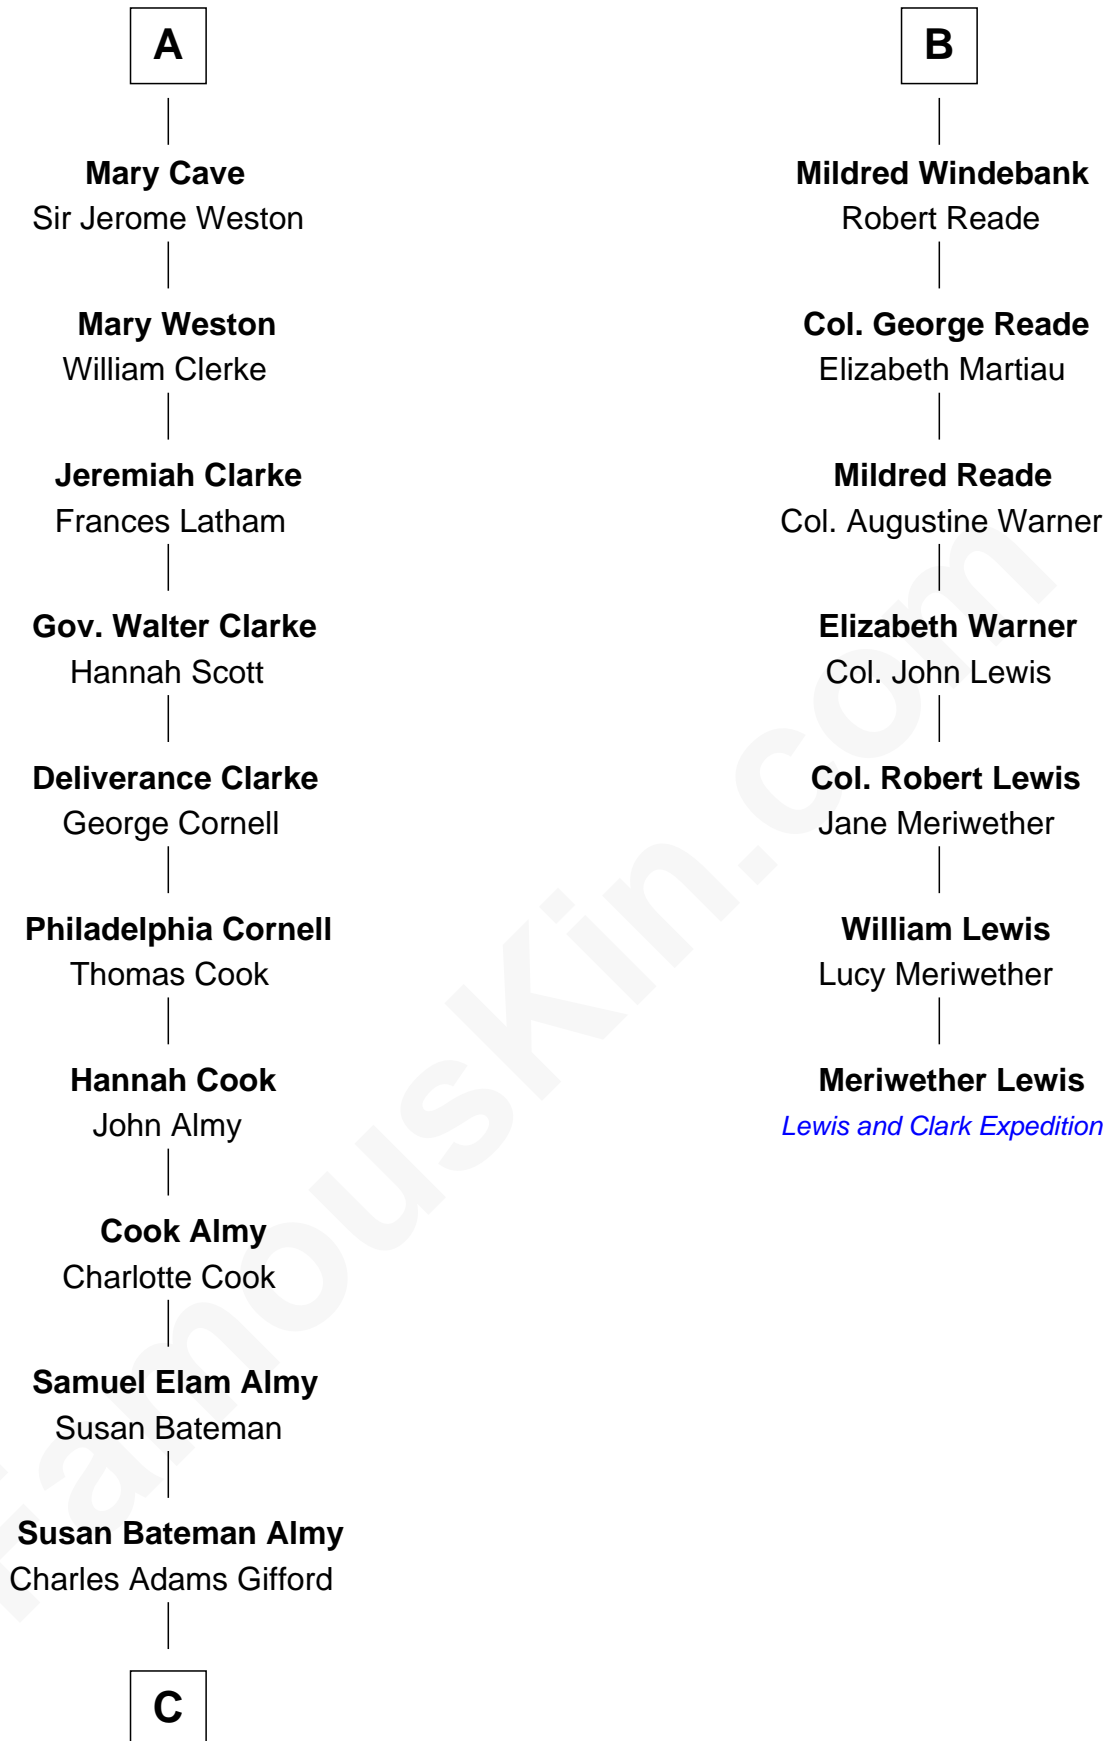

FamousKin.com

Relationship Chart of

Marilyn Monroe

Actress, Model, and Singer

13th cousin 6 times removed of

Meriwether Lewis

Lewis and Clark Expedition

C

Frederick Almy Gifford
Elizabeth Easton Tennant

Charles Stanley Gifford
Gladys Pearl Monroe

Marilyn Monroe
Actress, Model, and Singer

FamousKin.com