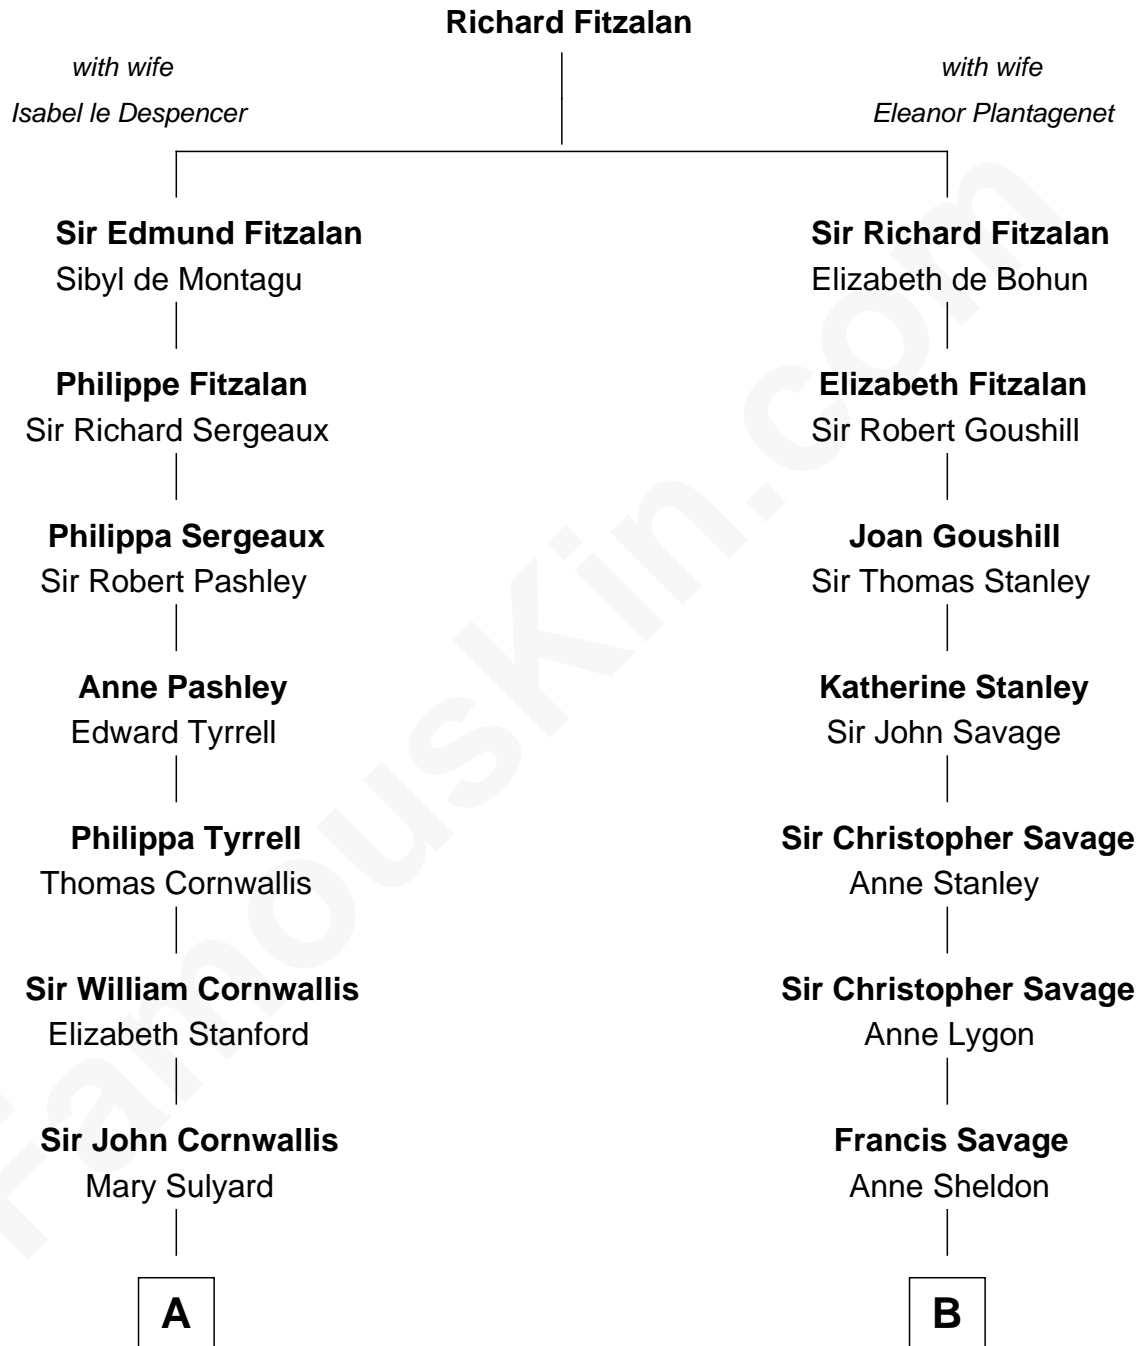

FamousKin.com

Relationship Chart of

Marilyn Monroe

Actress, Model, and Singer

14th cousin 6 times removed of

Meriwether Lewis

Lewis and Clark Expedition

C

—
Elizabeth Cutting Easton
William Congdon Tennant

—
Elizabeth Easton Tennant
Frederick Almy Gifford

—
Charles Stanley Gifford
Gladys Pearl Monroe

—
Marilyn Monroe
Actress, Model, and Singer

FamousKin.com