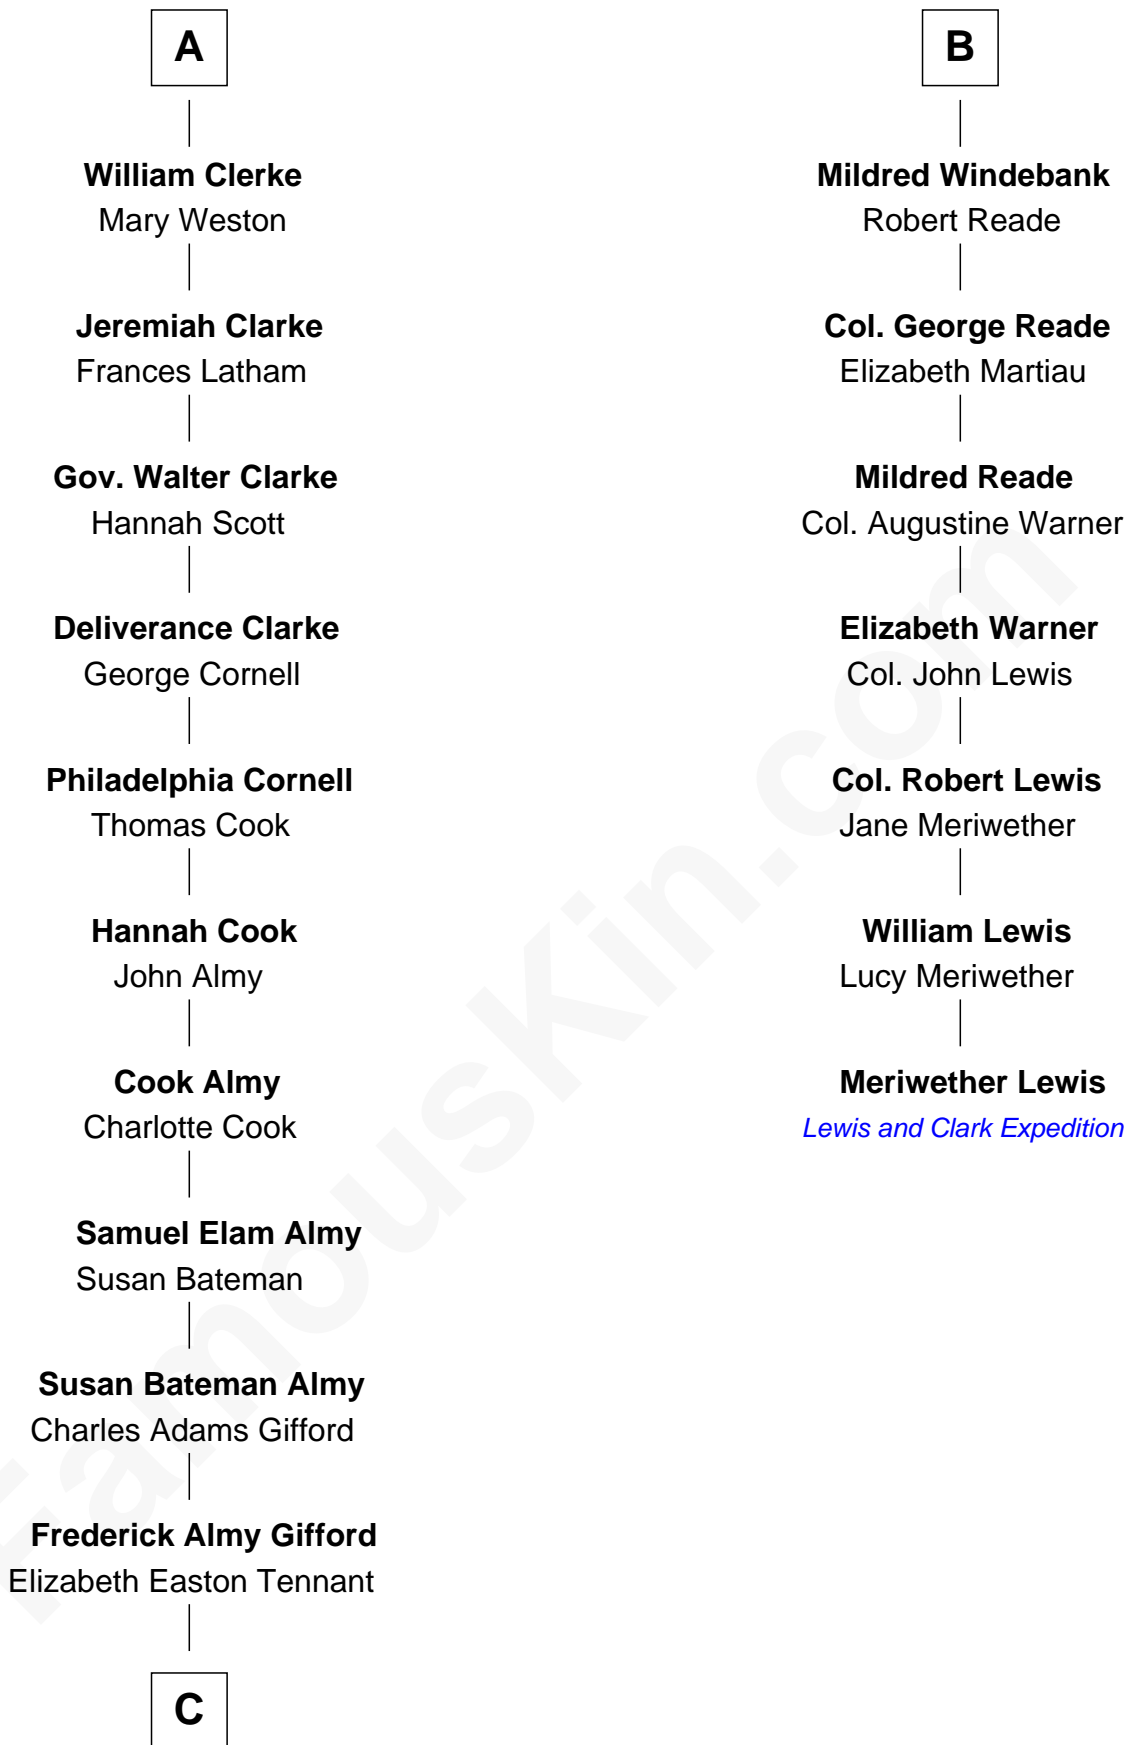

FamousKin.com

Relationship Chart of

Marilyn Monroe

Actress, Model, and Singer

13th cousin 5 times removed of

Meriwether Lewis

Lewis and Clark Expedition

John de Welles

Sir Robert Dymoke

Ann Sparrow

Sir Edward Dymoke

Anne Talboys

Frances Dymoke

Sir Thomas Windebank

B

C

Charles Stanley Gifford

Gladys Pearl Monroe

Marilyn Monroe

Actress, Model, and Singer

FamousKin.com