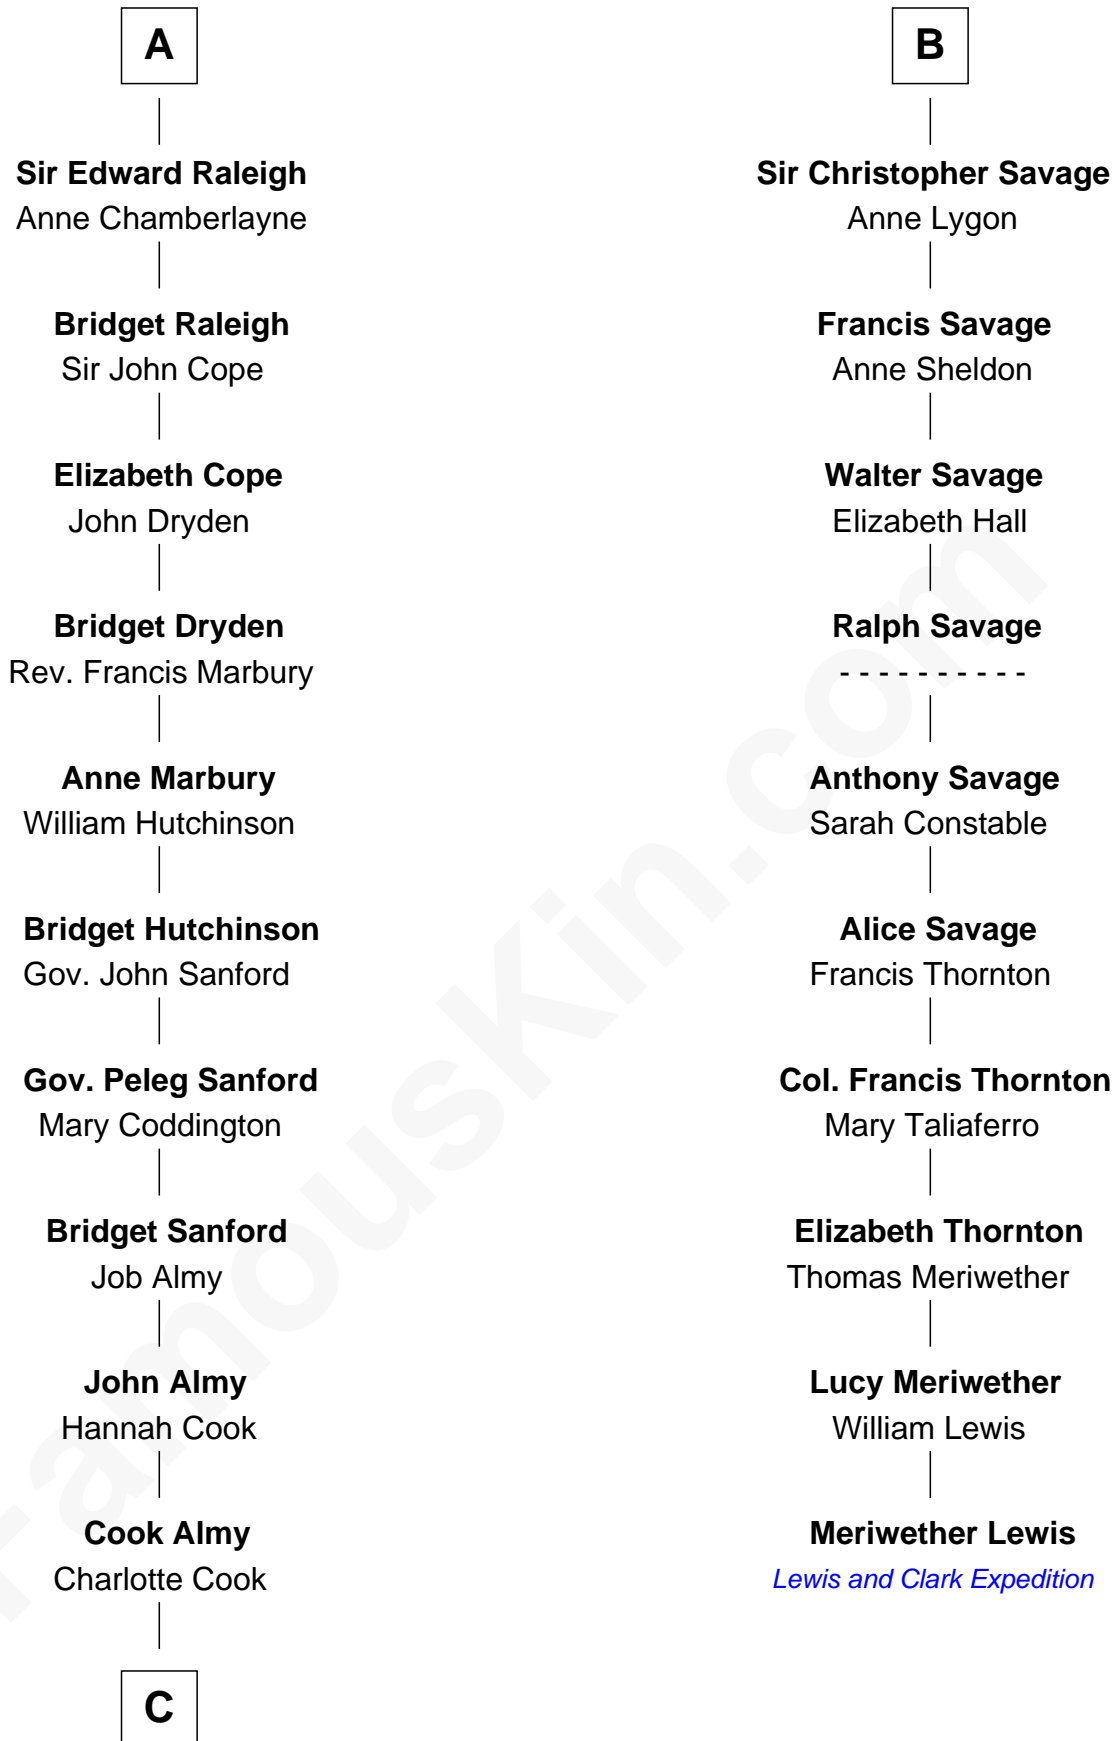

FamousKin.com

Relationship Chart of

Marilyn Monroe

Actress, Model, and Singer

16th cousin 5 times removed of

Meriwether Lewis

Lewis and Clark Expedition

Richard Fitzalan

Alice de Saluzzo

Edmund Fitzalan

Alice de Warenne

Mary Fitzalan

John le Strange

Ankaret le Strange

Sir Richard Talbot

Mary Talbot

Joan Goushill

Sir Thomas Stanley

Katherine Stanley

Sir John Savage

Sir Christopher Savage

Anne Stanley

B

C

—
Samuel Elam Almy

Susan Bateman

—
Susan Bateman Almy

Charles Adams Gifford

—
Frederick Almy Gifford

Elizabeth Easton Tennant

—
Charles Stanley Gifford

Gladys Pearl Monroe