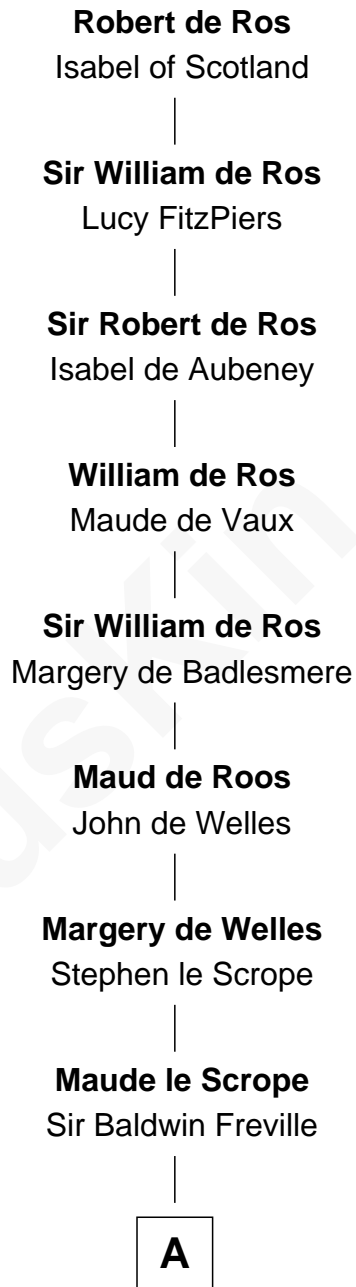

FamousKin.com Relationship Chart of

Marilyn Monroe

Actress, Model, and Singer

22nd Great-granddaughter of

Robert de Ros

Magna Carta Surety

A

Elizabeth Freville
Sir Thomas Ferrers

Sir Henry Ferrers
Margaret Heckstall

Elizabeth Ferrers
James Clerke

George Clerke
Elizabeth Wilsford

James Clerke
Mary Saxby

William Clerke
Mary Weston

Jeremiah Clarke
Frances Latham

Gov. Walter Clarke
Hannah Scott

Deliverance Clarke
George Cornell

Philadelphia Cornell
Thomas Cook

B

B

—
Hannah Cook

John Almy

—
Cook Almy

Charlotte Cook

—
Samuel Elam Almy

Susan Bateman

—
Susan Bateman Almy

Charles Adams Gifford

—
Frederick Almy Gifford

Elizabeth Easton Tennant

—
Charles Stanley Gifford

Gladys Pearl Monroe