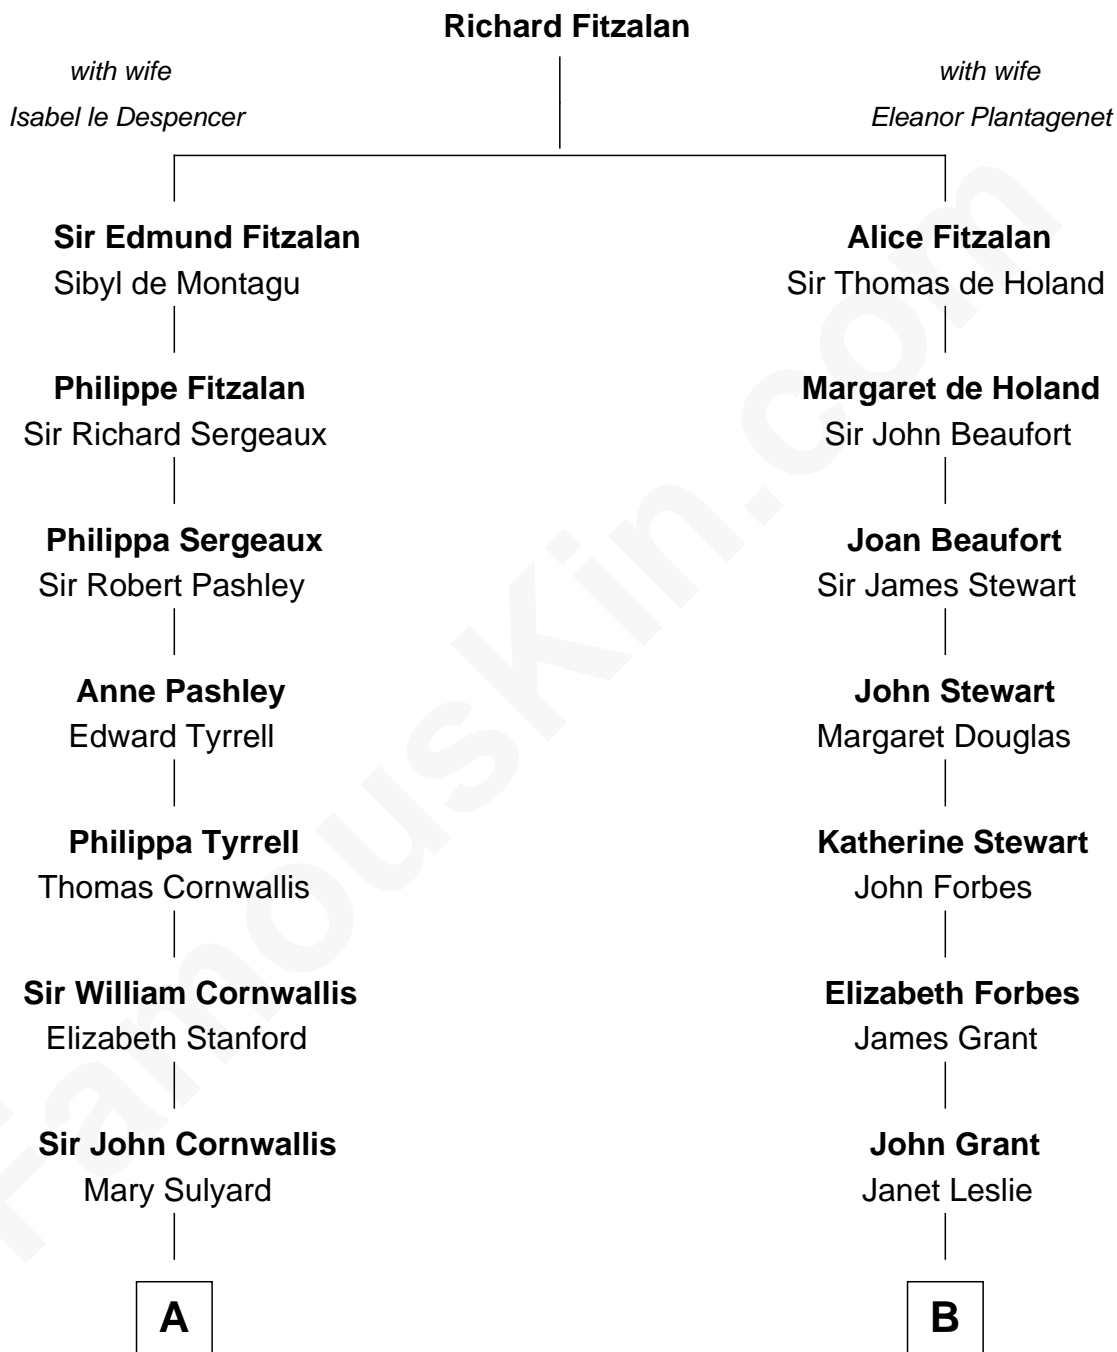

FamousKin.com Relationship Chart of

Marilyn Monroe

Actress, Model, and Singer

16th cousin 4 times removed of

Lytton Strachey

Author and Co-Founder of Bloomsbury Group

C

—
Elizabeth Cutting Easton
William Congdon Tennant

—
Elizabeth Easton Tennant
Frederick Almy Gifford

—
Charles Stanley Gifford
Gladys Pearl Monroe

—
Marilyn Monroe
Actress, Model, and Singer

FamousKin.com