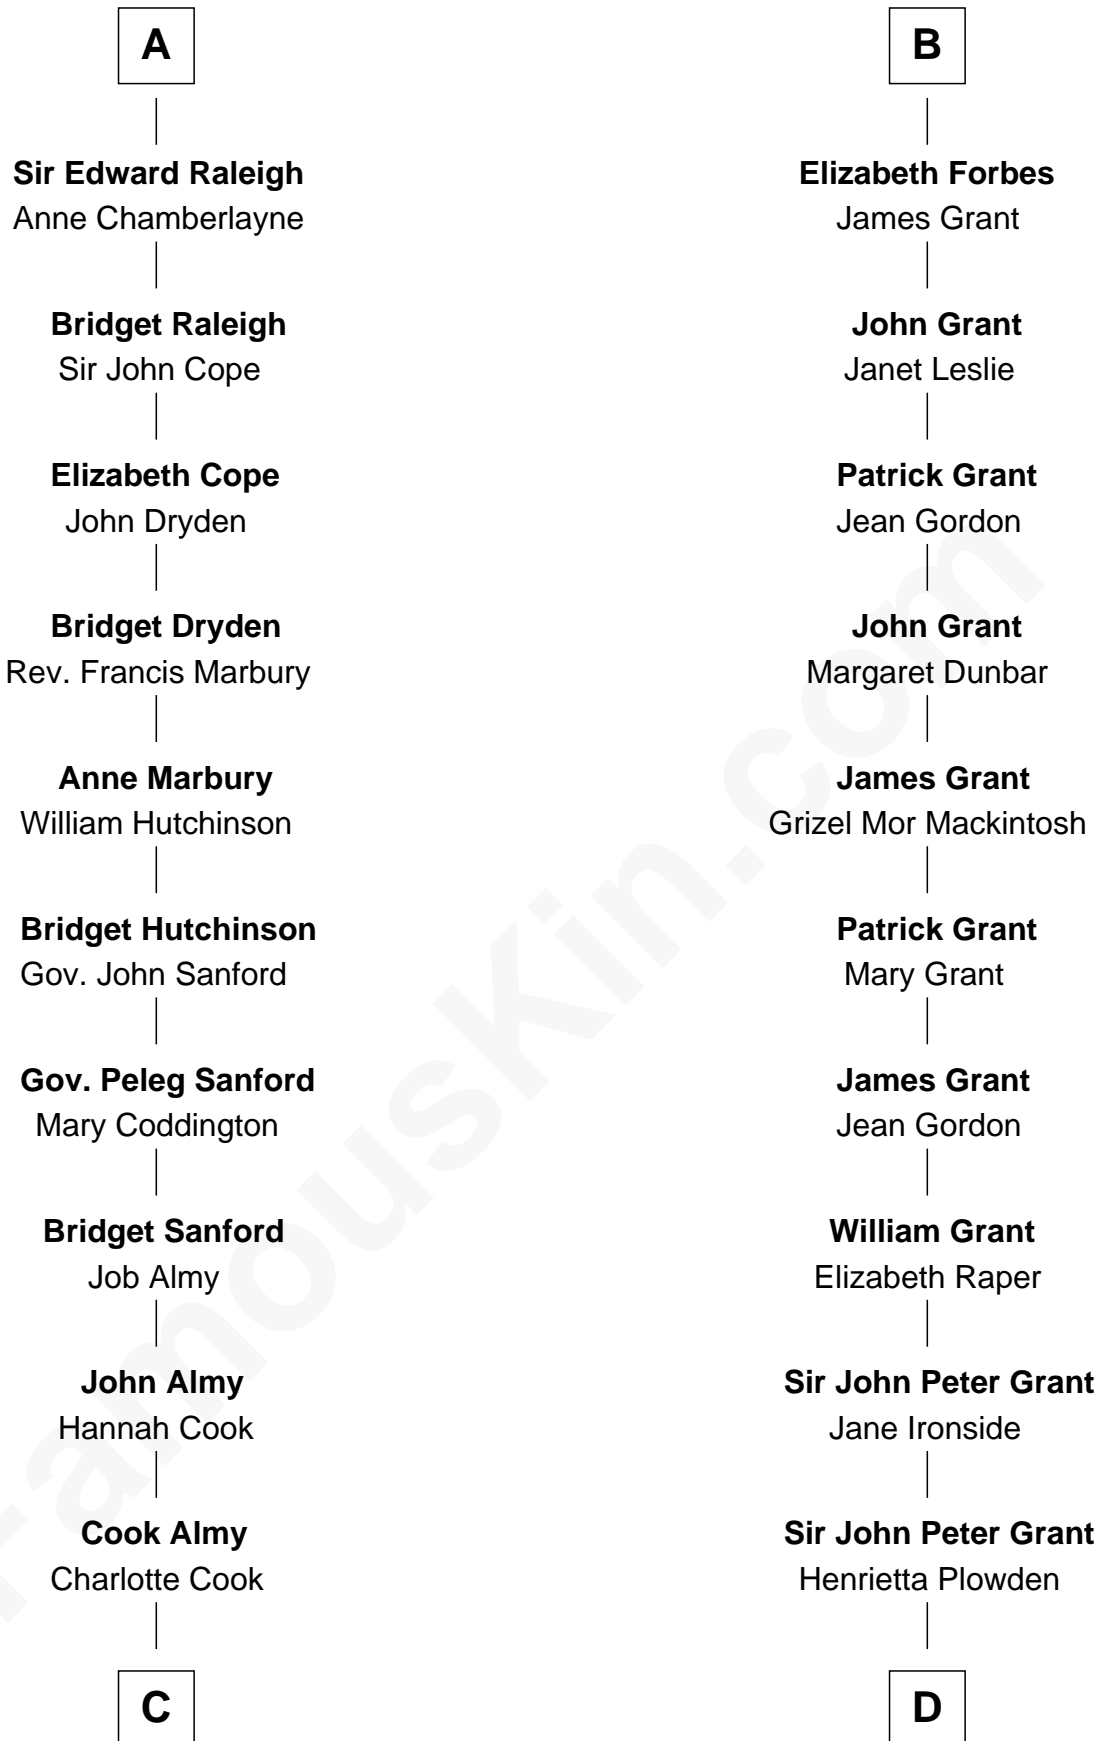

FamousKin.com Relationship Chart of

Marilyn Monroe

Actress, Model, and Singer

18th cousin 3 times removed of

Lytton Strachey

Author and Co-Founder of Bloomsbury Group

Richard Fitzalan

Alice de Saluzzo

Edmund Fitzalan

Alice de Warenne

Mary Fitzalan

John le Strange

Ankaret le Strange

Sir Richard Talbot

Mary Talbot

Sir Thomas Greene

Sir James Stewart

John Stewart

Margaret Douglas

Katherine Stewart

John Forbes

B

C

Samuel Elam Almy

Susan Bateman

Susan Bateman Almy

Charles Adams Gifford

Frederick Almy Gifford

Elizabeth Easton Tennant

Charles Stanley Gifford

Gladys Pearl Monroe

Marilyn Monroe