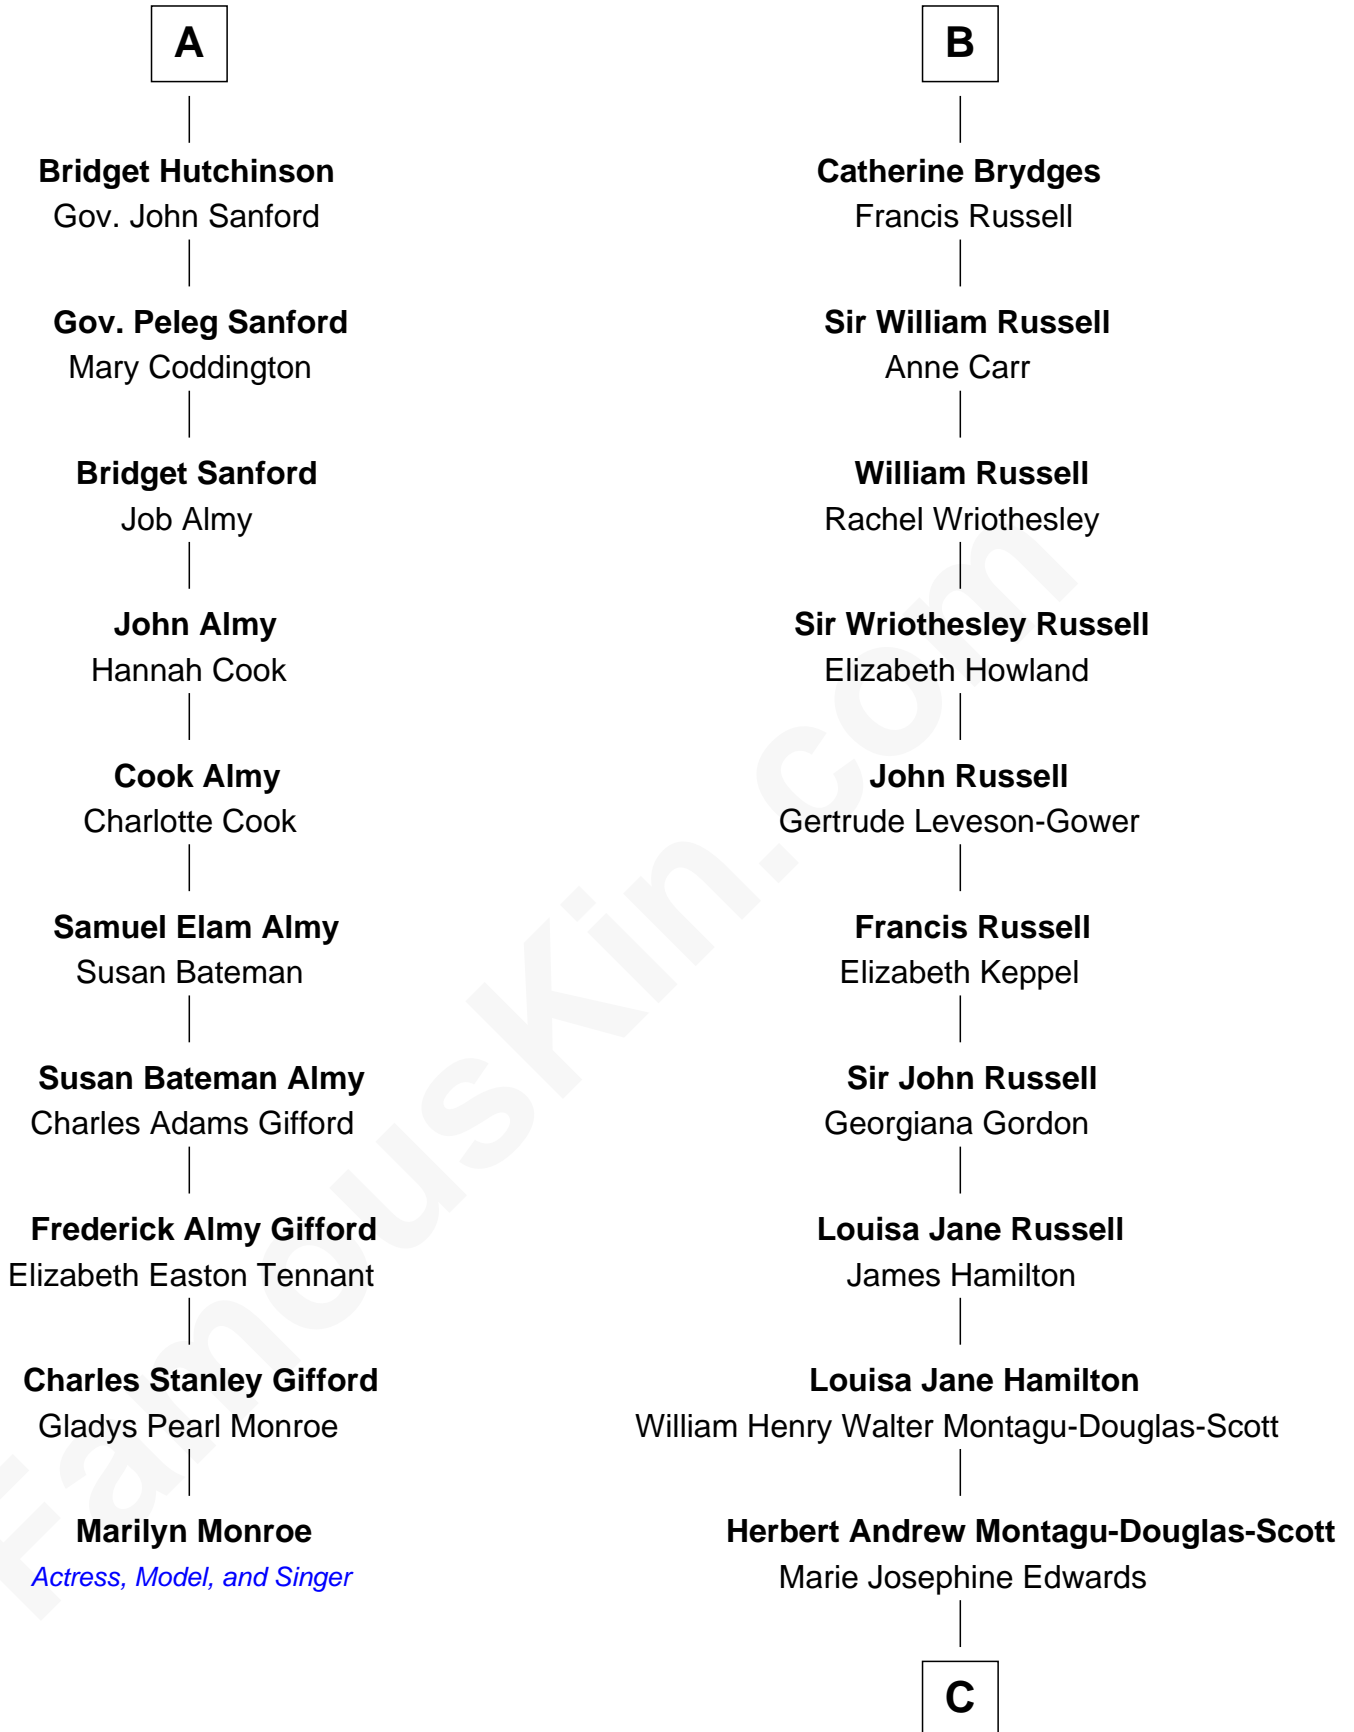

FamousKin.com Relationship Chart of

Marilyn Monroe

Actress, Model, and Singer

16th cousin 3 times removed of

Sarah Ferguson

Duchess of York

Sir Walter Blount

Sancha de Ayala

William Stourton

Ursula Stourton

Sir Edward Clinton

Frances Clinton

Giles Brydges

B

C

Marian Louisa Montagu-Douglas-Scott