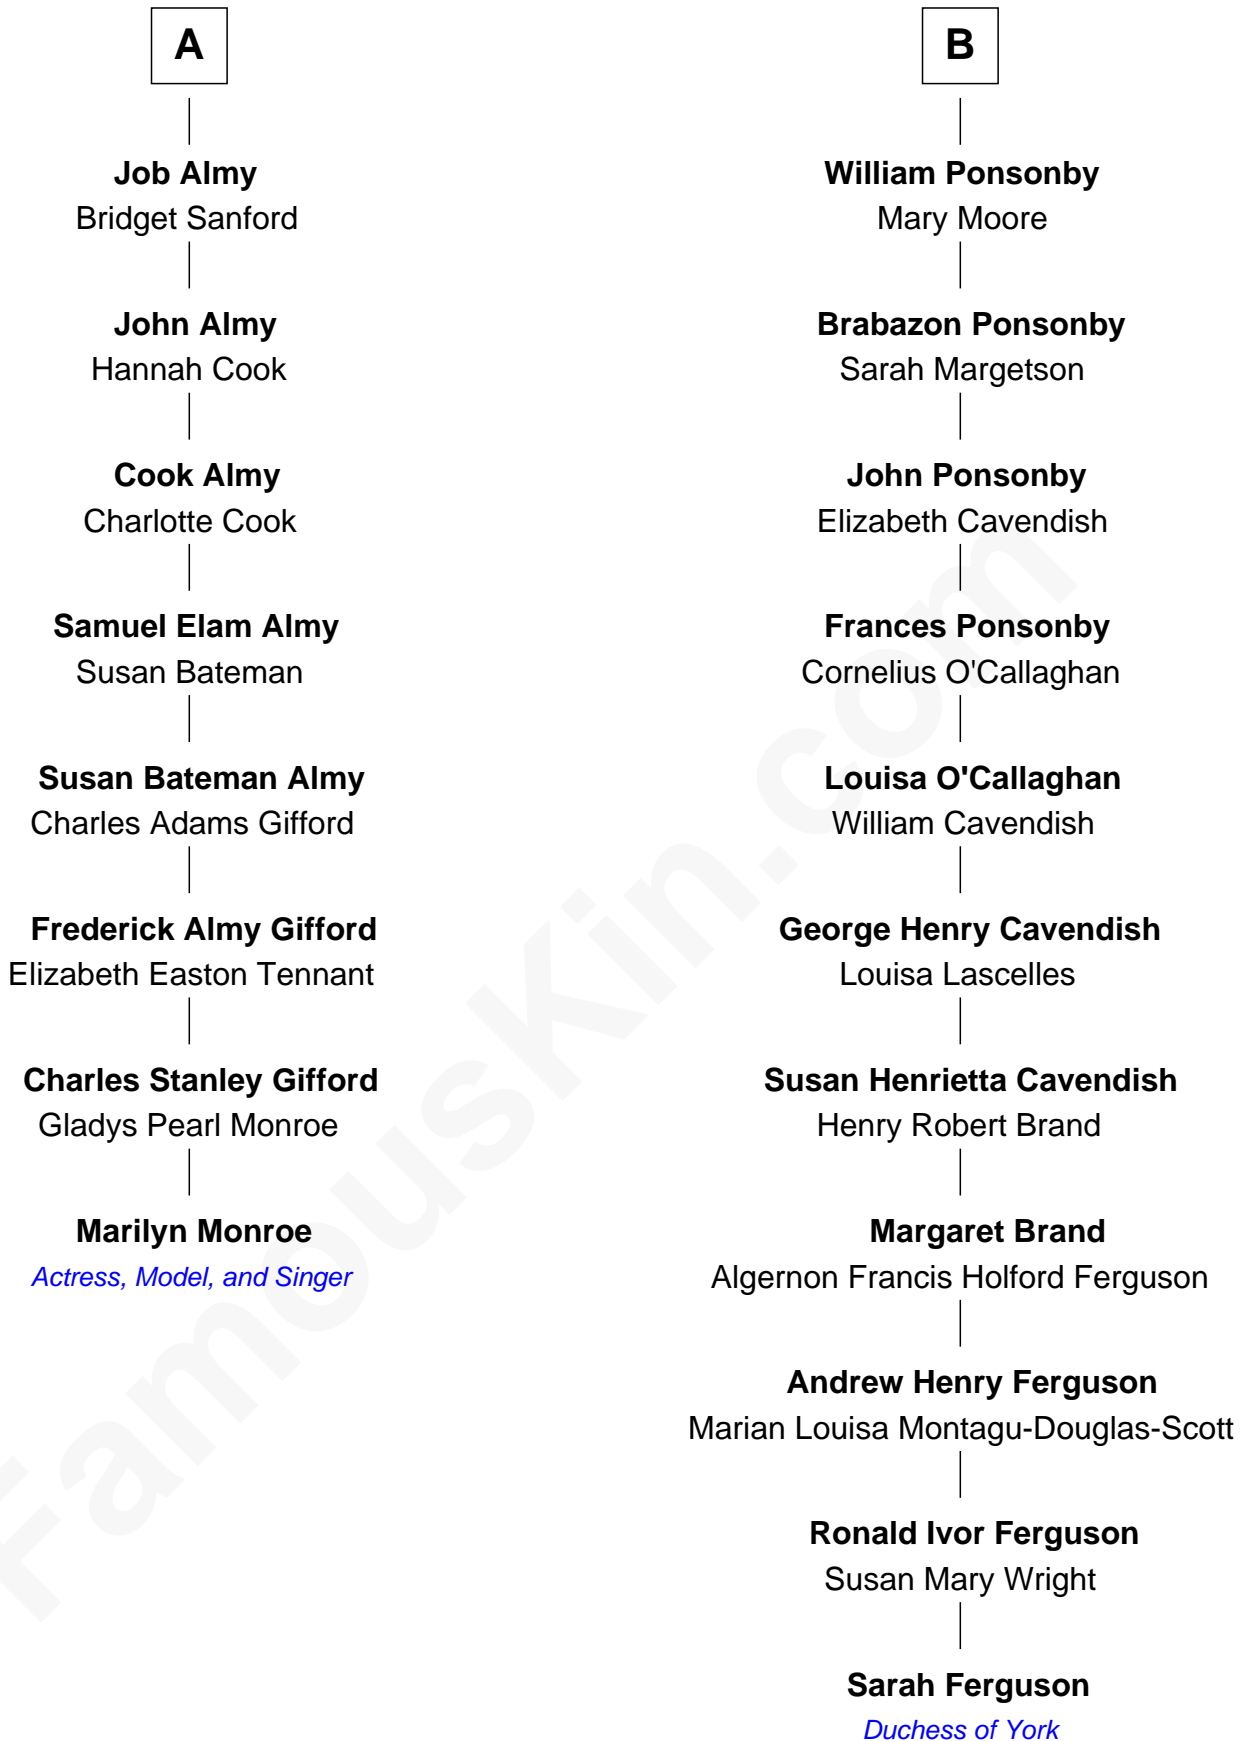

# FamousKin.com Relationship Chart of

**Marilyn Monroe**

*Actress, Model, and Singer*

14th cousin 3 times removed of

**Sarah Ferguson**

*Duchess of York*

**Sir Humphrey Stafford**

Eleanor Aylesbury

**Stafford Barlow**

-----

**Audrey Barlow**

William Almy

**Job Almy**

Mary Unthank

**A**

**Elizabeth Stafford**

Sir Richard de Beauchamp

**Anne de Beauchamp**

Sir Richard Lygon

**Sir Richard Lygon**

Margaret Greville

**William Lygon**

Eleanor Dennis

**Katherine Lygon**

Thomas Foliot

**Henry Foliott**

Anne Strode

**Elizabeth Foliott**

Col. Sir John Ponsonby

**B**

Sarah Ferguson photo by [Norbert Aepli](#) ([CC BY 3.0](#))