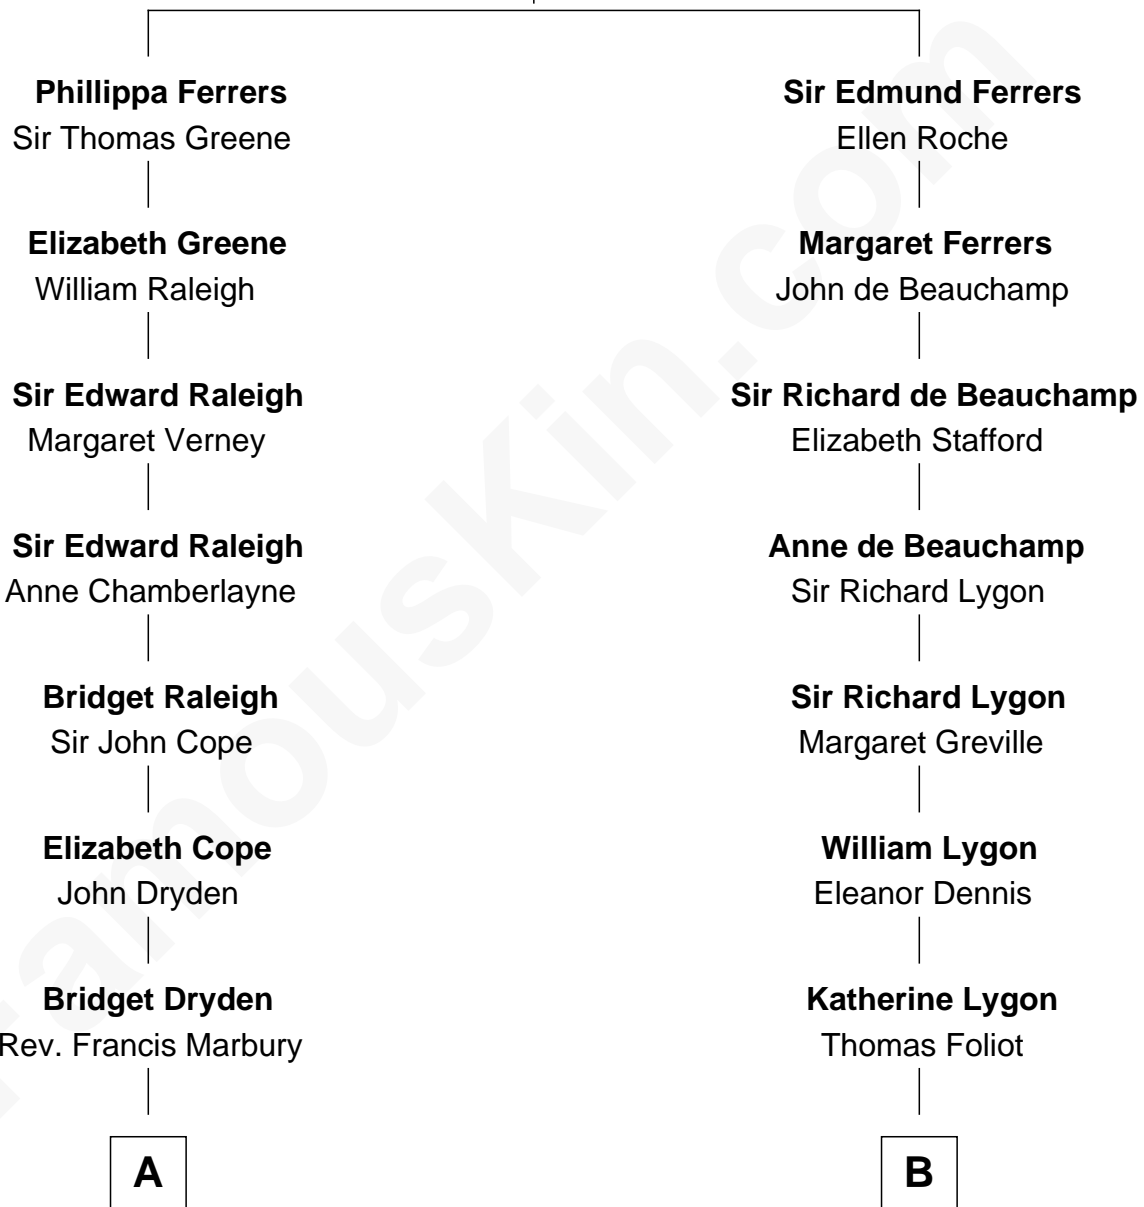

FamousKin.com Relationship Chart of

Marilyn Monroe

Actress, Model, and Singer

17th cousin 2 times removed of

Sarah Ferguson

Duchess of York

Robert de Ferrers
Margaret Despencer

C

Andrew Henry Ferguson
Marian Louisa Montagu-Douglas-Scott

Ronald Ivor Ferguson
Susan Mary Wright

Sarah Ferguson
Duchess of York

FamousKin.com