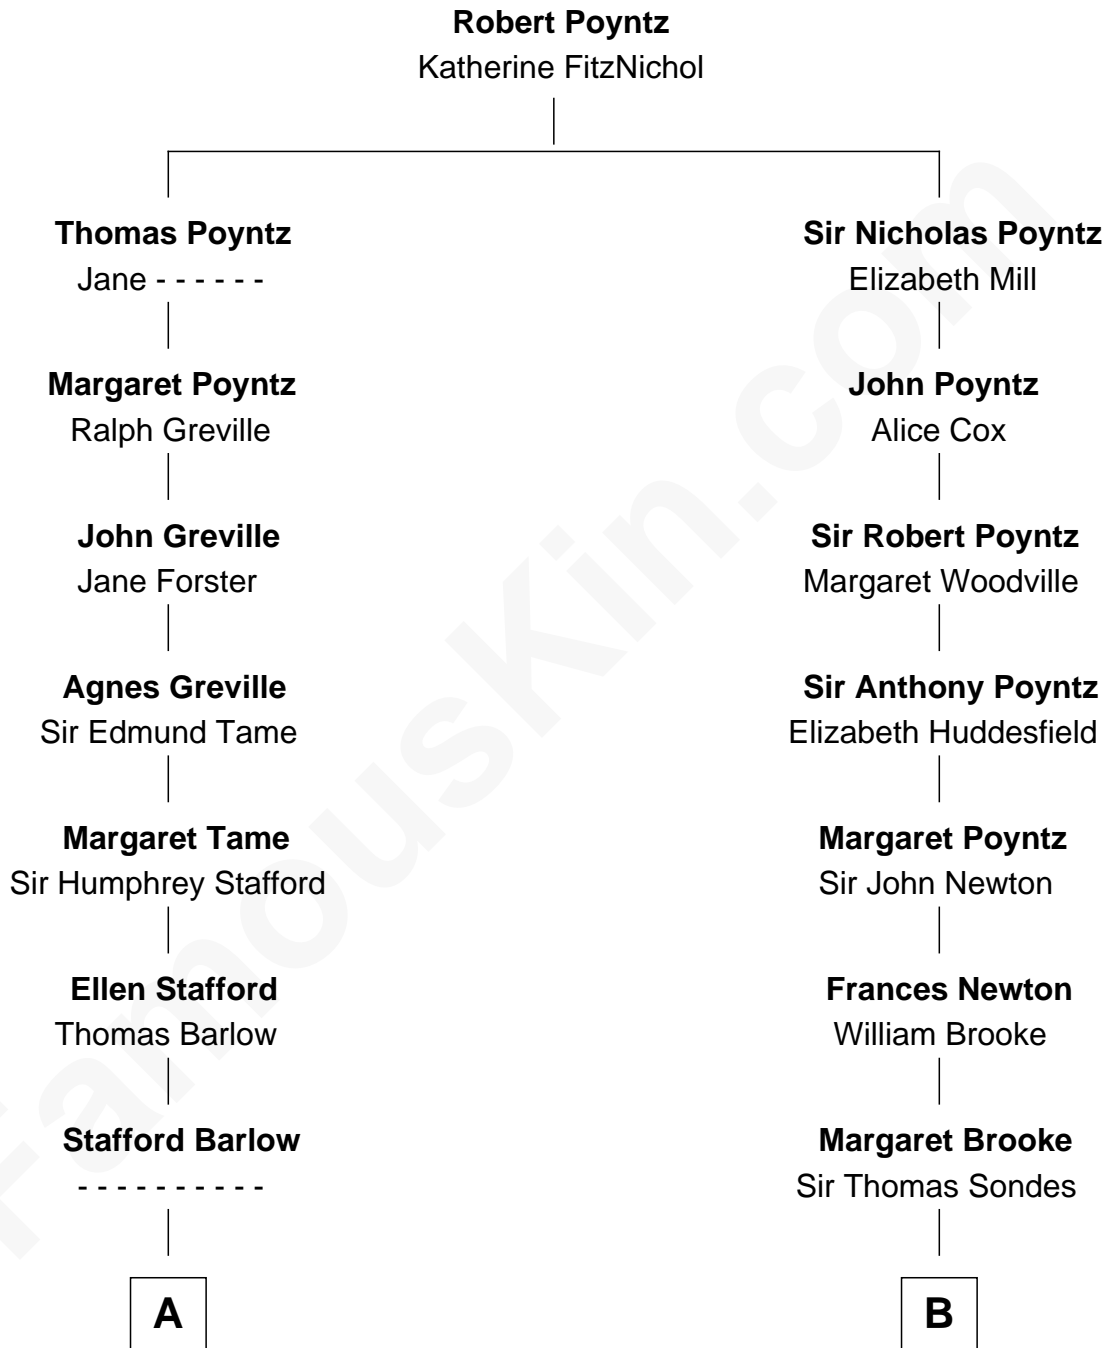

FamousKin.com Relationship Chart of

Marilyn Monroe

Actress, Model, and Singer

16th cousin 4 times removed of

Sarah Ferguson

Duchess of York

C

Herbert Andrew Montagu-Douglas-Scott

Marie Josephine Edwards

Marian Louisa Montagu-Douglas-Scott

Andrew Henry Ferguson

Ronald Ivor Ferguson

Susan Mary Wright

Sarah Ferguson

Duchess of York

FamousKin.com