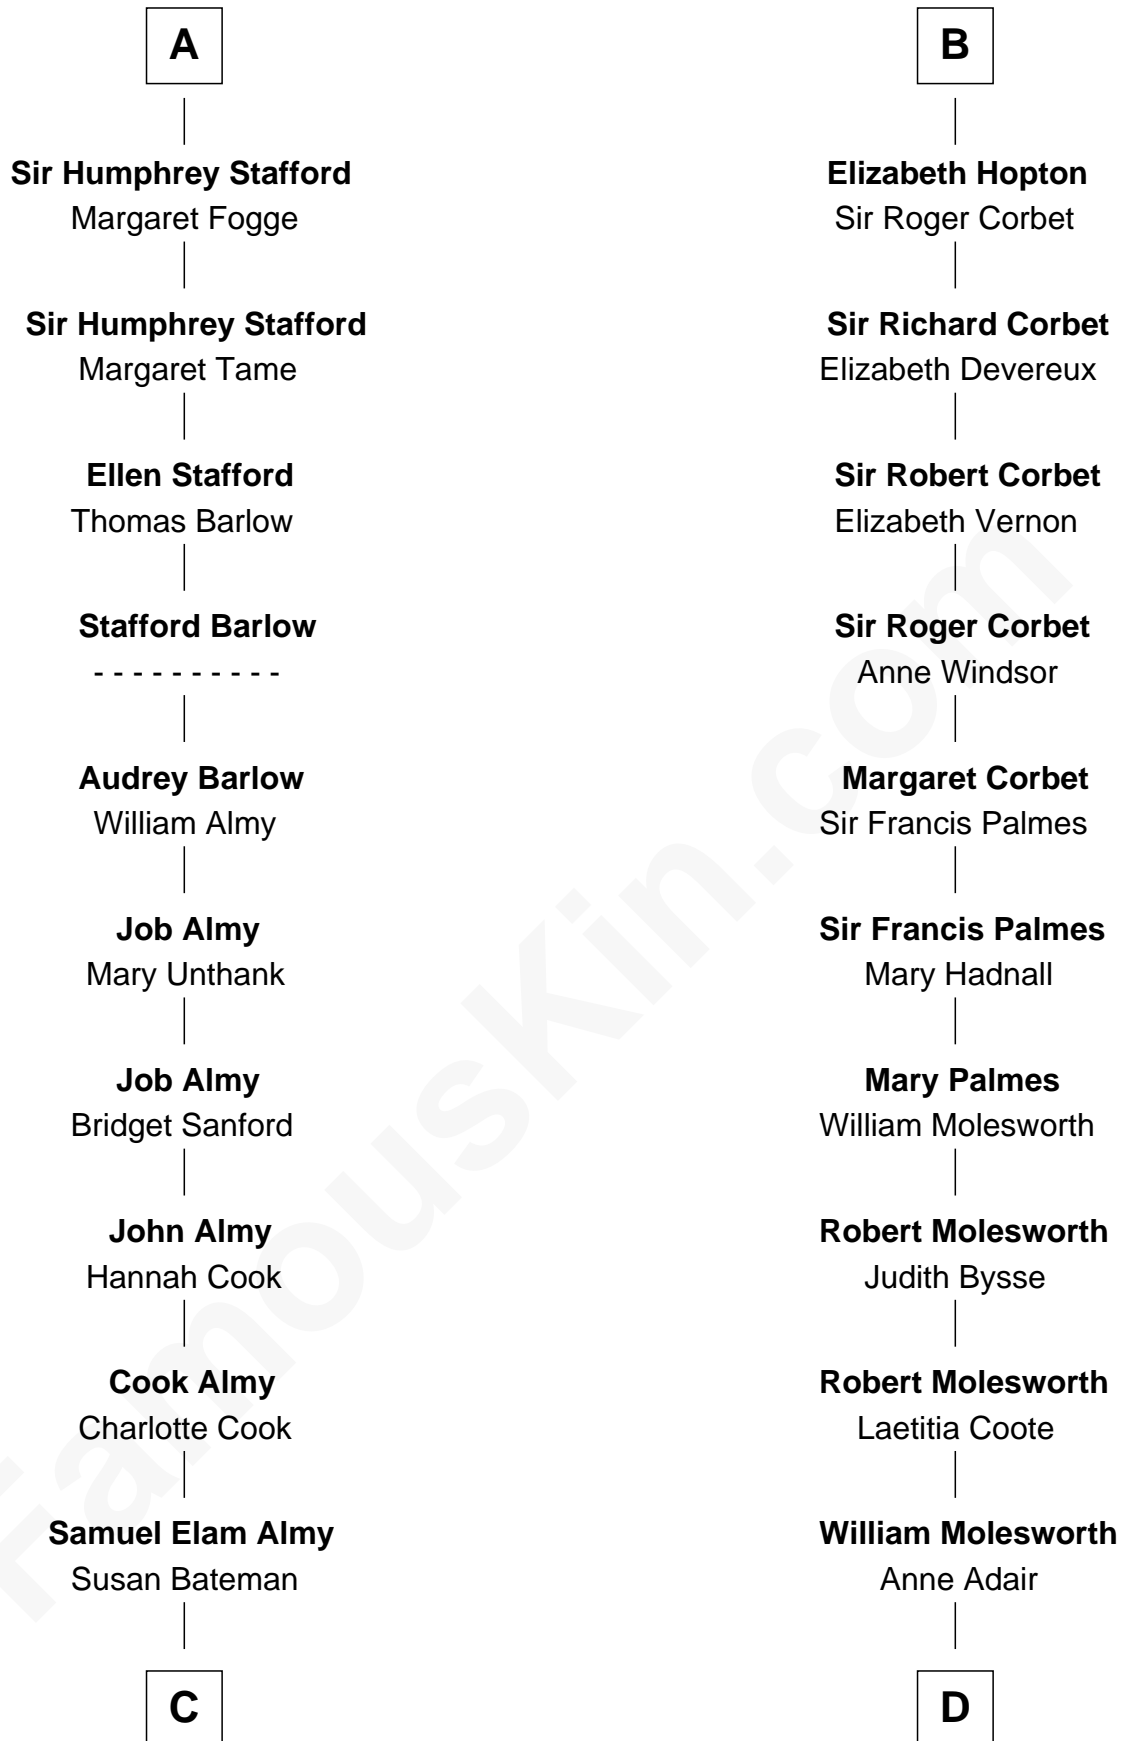

FamousKin.com Relationship Chart of

Marilyn Monroe

Actress, Model, and Singer

20th cousin 1 time removed of

Olivia De Havilland

Movie Actress

John de Botetourte

Maud FitzThomas

C

Susan Bateman Almy
Charles Adams Gifford

Frederick Almy Gifford
Elizabeth Easton Tennant

Charles Stanley Gifford
Gladys Pearl Monroe

Marilyn Monroe
Actress, Model, and Singer

D

Richard Molesworth
Catherine Cobb