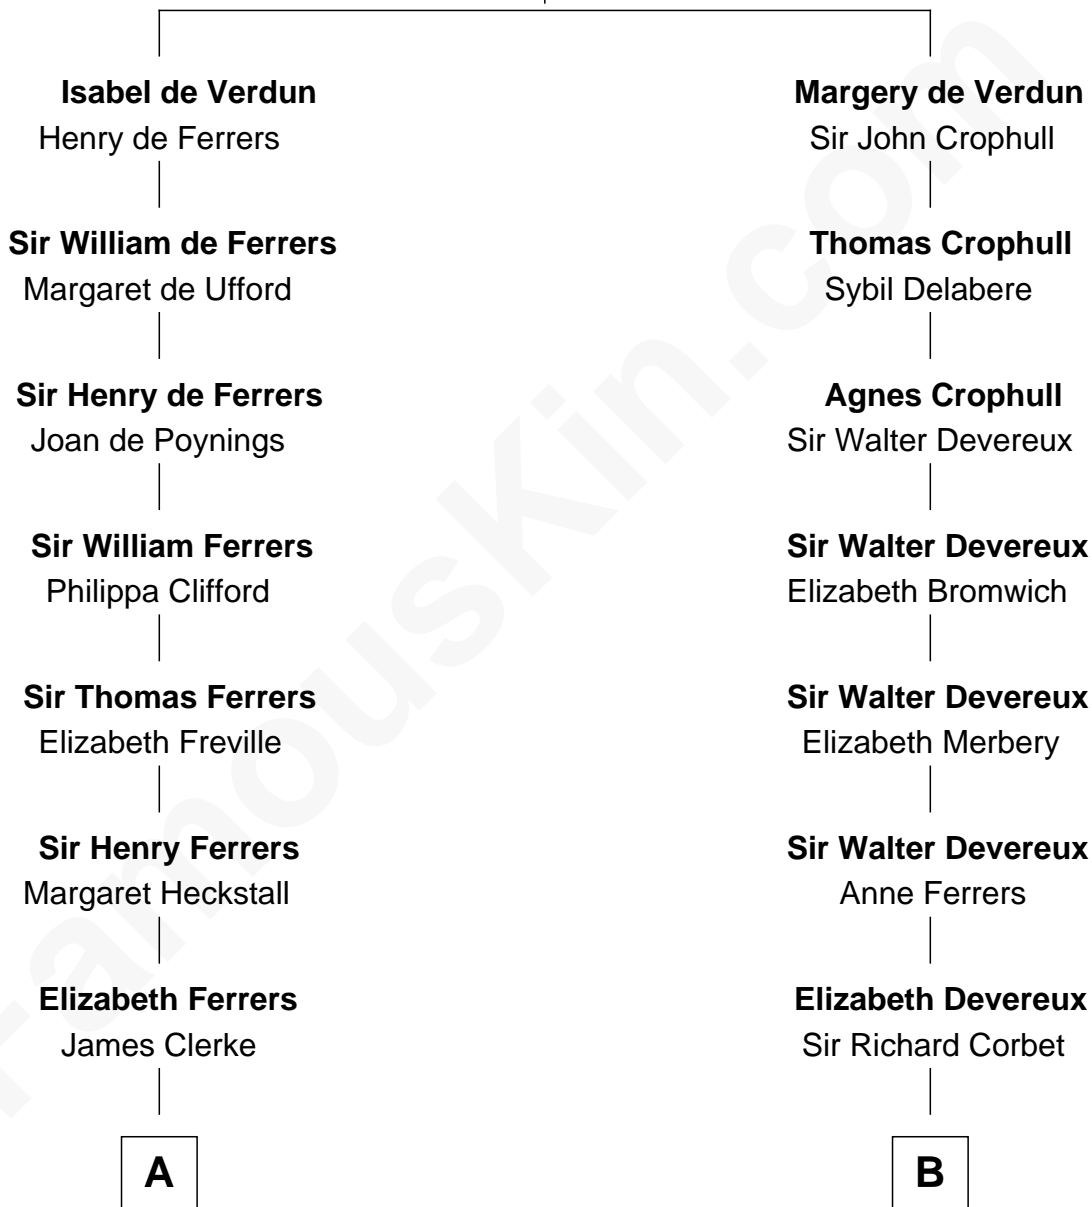

# FamousKin.com Relationship Chart of

**Marilyn Monroe**

*Actress, Model, and Singer*

19th cousin 1 time removed of

**Olivia De Havilland**

*Movie Actress*

**Sir Thebaud de Verdun**

*with wife*  
*Elizabeth de Clare*

*with wife*  
*Maud Mortimer*

**C**

**Susan Bateman Almy**  
Charles Adams Gifford

**Frederick Almy Gifford**  
Elizabeth Easton Tennant

**Charles Stanley Gifford**  
Gladys Pearl Monroe

**Marilyn Monroe**  
*Actress, Model, and Singer*

**D**

**Margaret Letitia Molesworth**  
Charles Richard De Havilland

**Walter Augustus De Havilland**  
Lillian Augusta Ruse

**Olivia De Havilland**  
*Movie Actress*

FamousKin.com