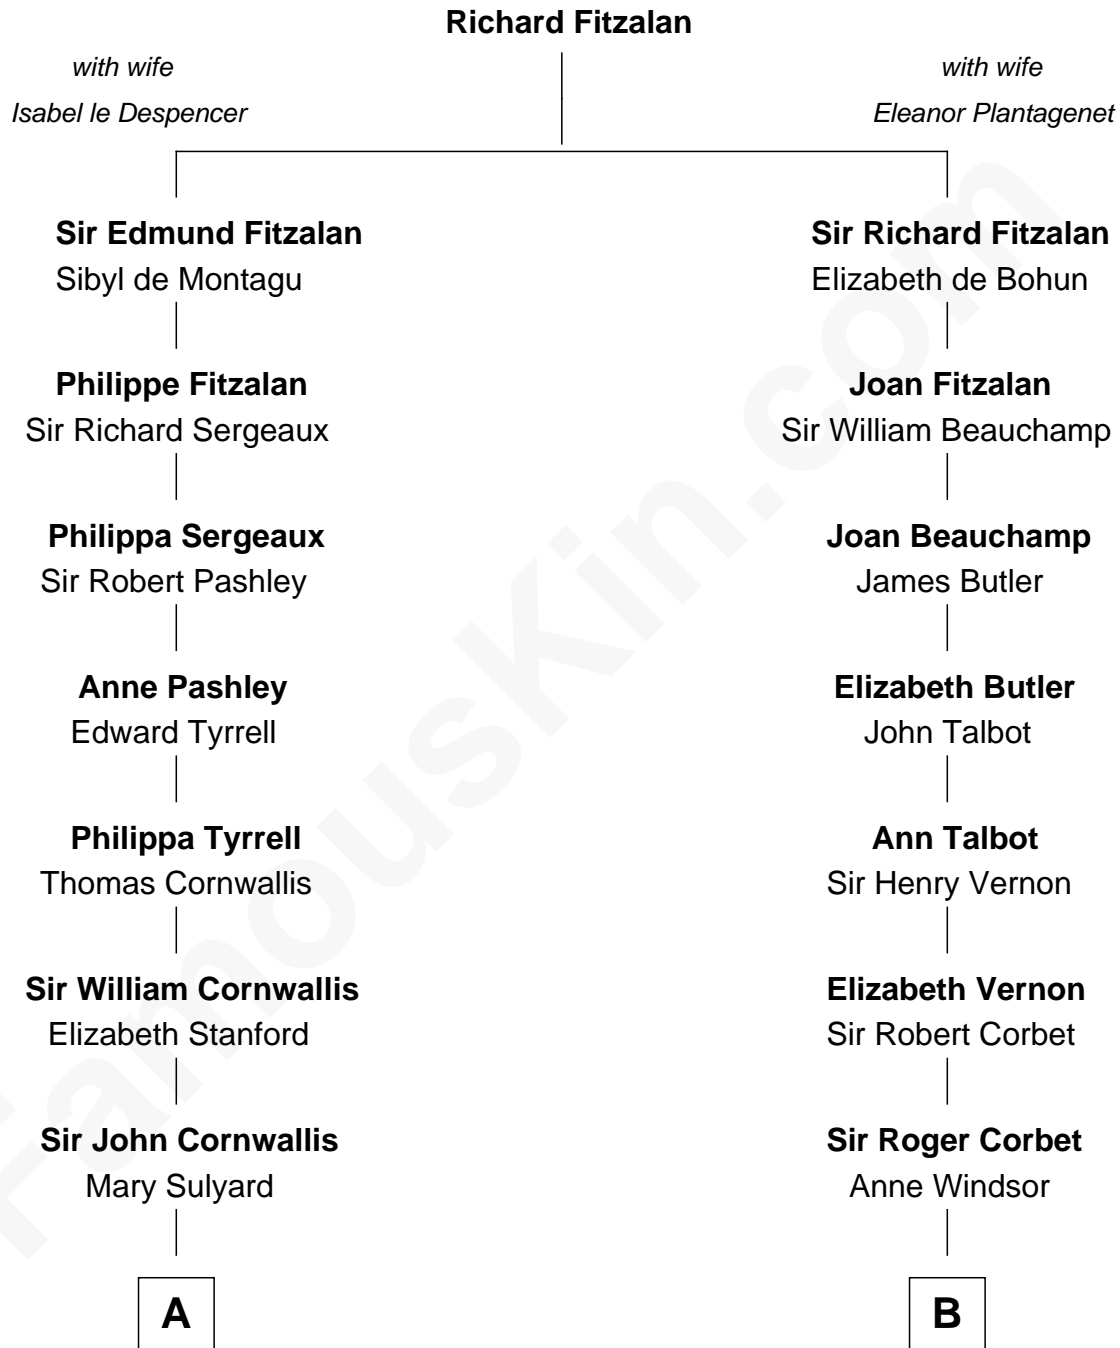

FamousKin.com Relationship Chart of

Marilyn Monroe

Actress, Model, and Singer

17th cousin 3 times removed of

Olivia De Havilland

Movie Actress

C

—
Elizabeth Cutting Easton

William Congdon Tennant

—
Elizabeth Easton Tennant

Frederick Almy Gifford

—
Charles Stanley Gifford

Gladys Pearl Monroe

—
Marilyn Monroe

Actress, Model, and Singer

FamousKin.com