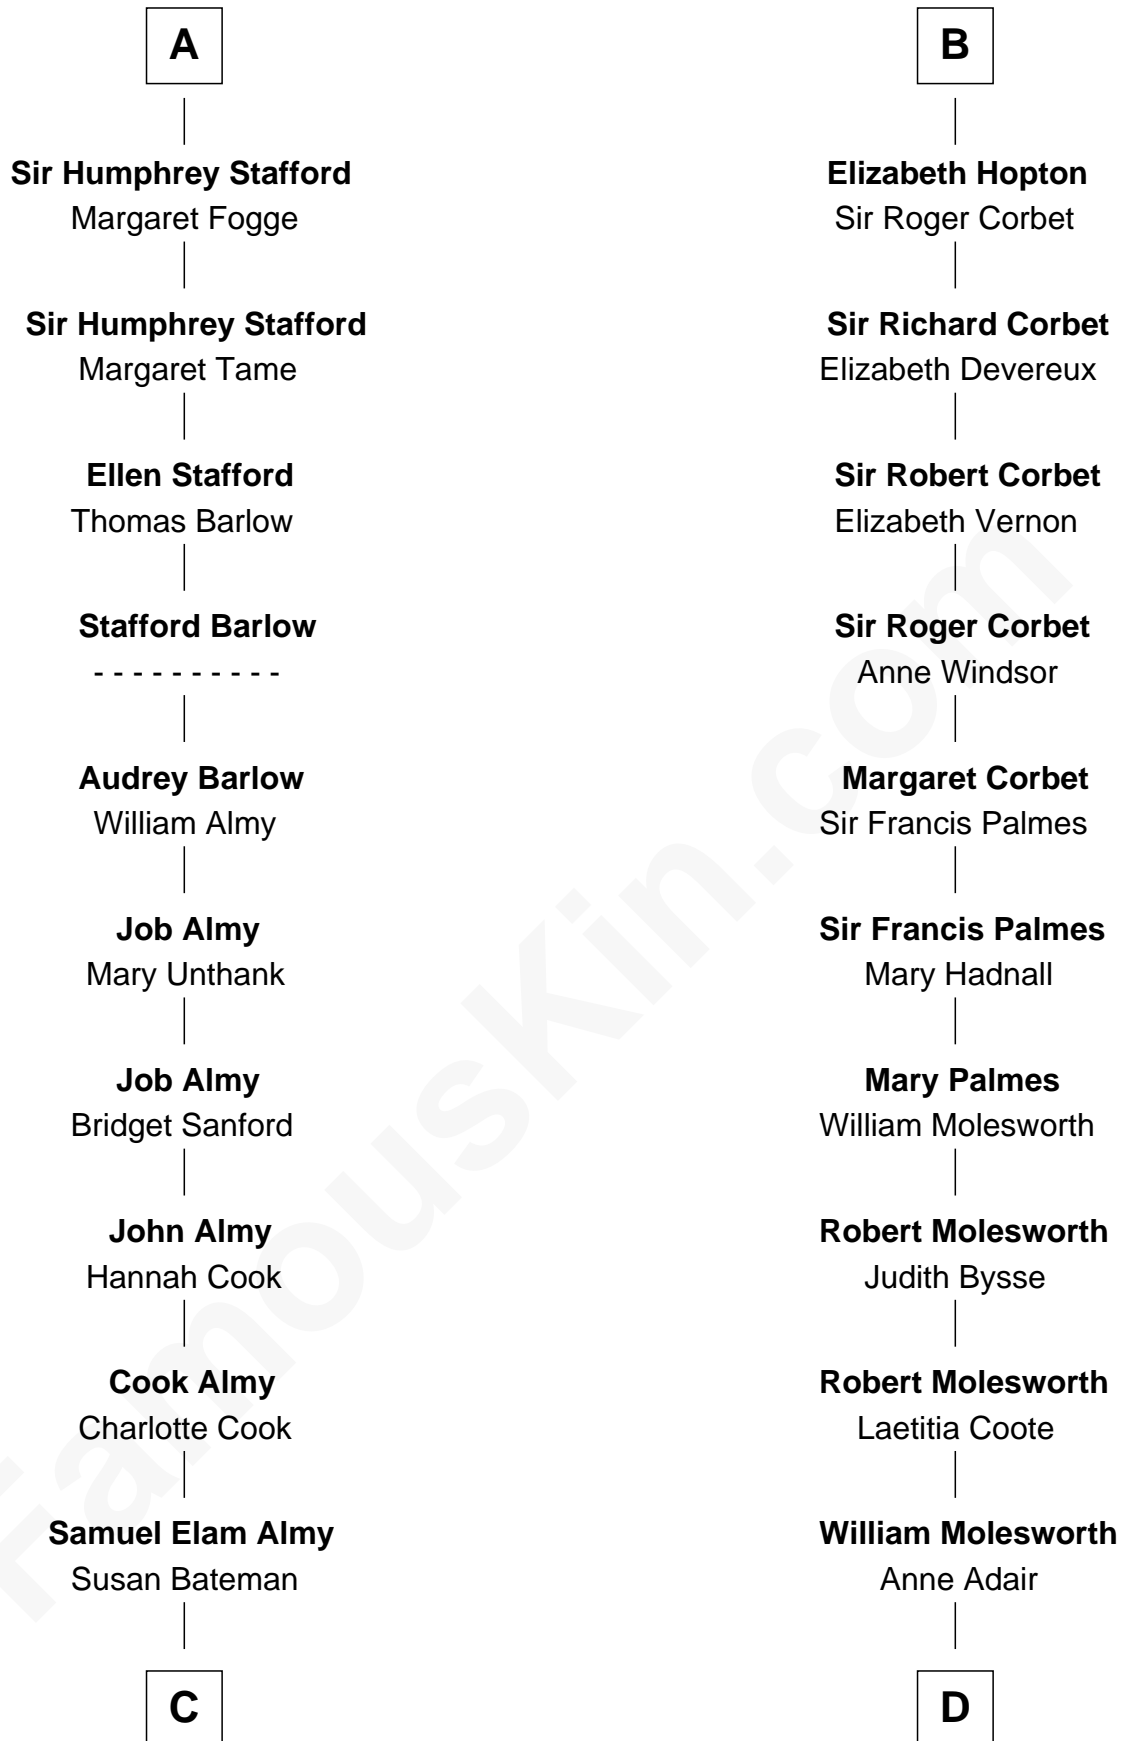

FamousKin.com Relationship Chart of

Marilyn Monroe

Actress, Model, and Singer

20th cousin 1 time removed of

Joan Fontaine

Movie Actress

John de Botetourte

Maud FitzThomas

C

Susan Bateman Almy
Charles Adams Gifford

Frederick Almy Gifford
Elizabeth Easton Tennant

Charles Stanley Gifford
Gladys Pearl Monroe

Marilyn Monroe
Actress, Model, and Singer

D

Richard Molesworth
Catherine Cobb

John Molesworth
Louise Tomkyns

Margaret Letitia Molesworth
Charles Richard De Havilland

Walter Augustus De Havilland
Lillian Augusta Ruse

Joan Fontaine
Movie Actress