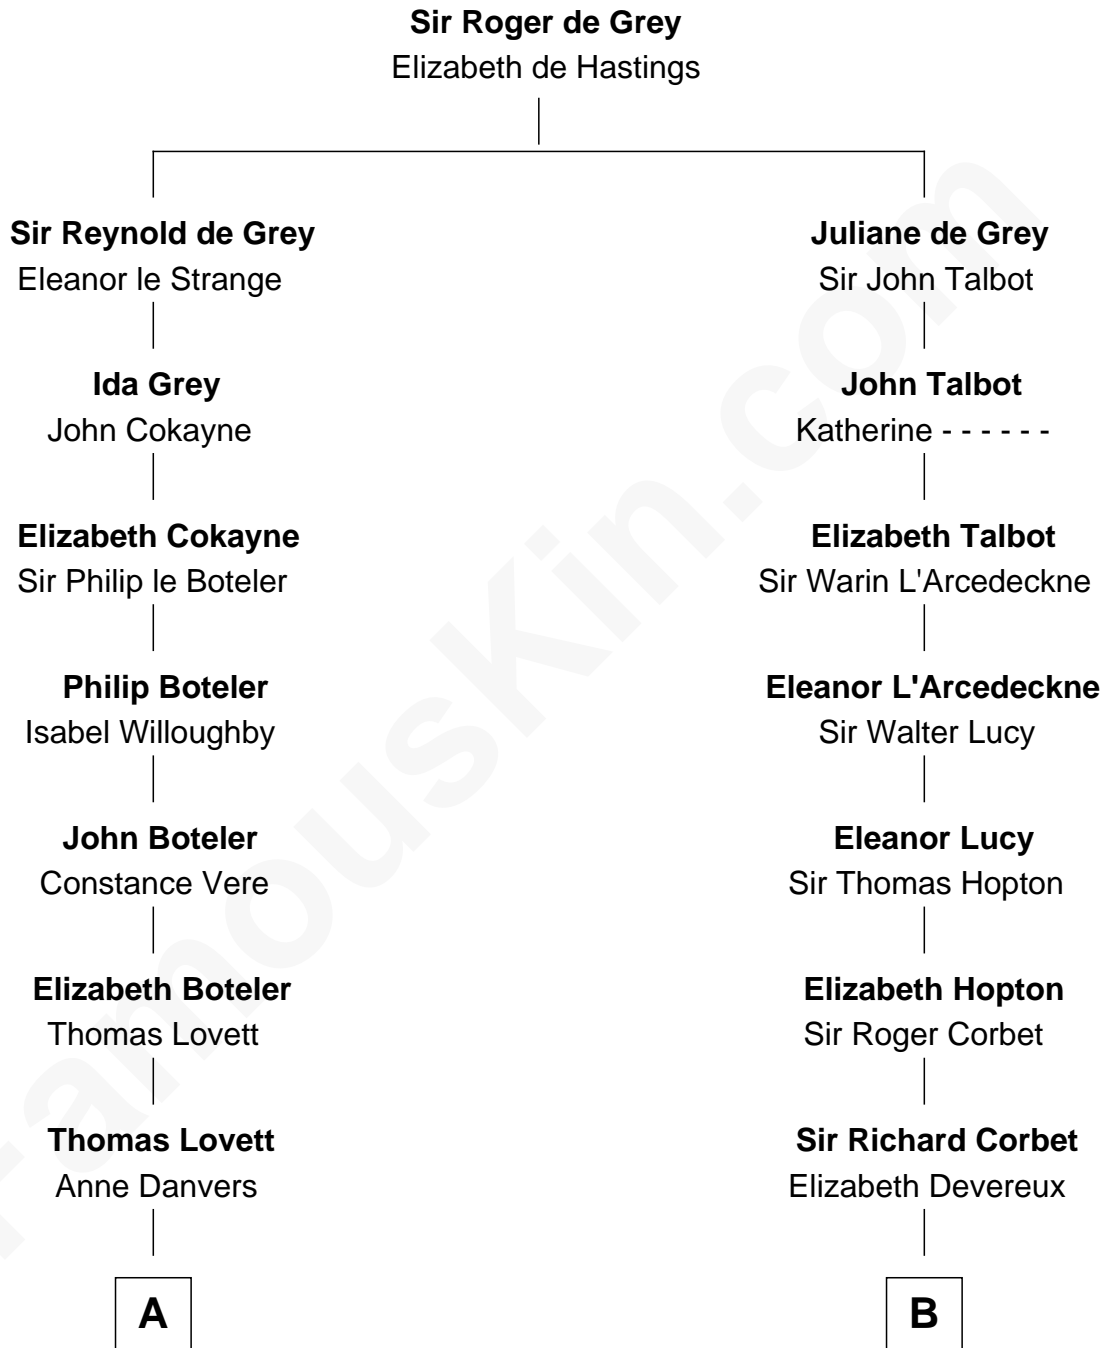

FamousKin.com Relationship Chart of

Marilyn Monroe

Actress, Model, and Singer

19th cousin 1 time removed of

Joan Fontaine

Movie Actress

C

Susan Bateman Almy
Charles Adams Gifford

Frederick Almy Gifford
Elizabeth Easton Tennant

Charles Stanley Gifford
Gladys Pearl Monroe

Marilyn Monroe
Actress, Model, and Singer

D

Margaret Letitia Molesworth
Charles Richard De Havilland

Walter Augustus De Havilland
Lillian Augusta Ruse