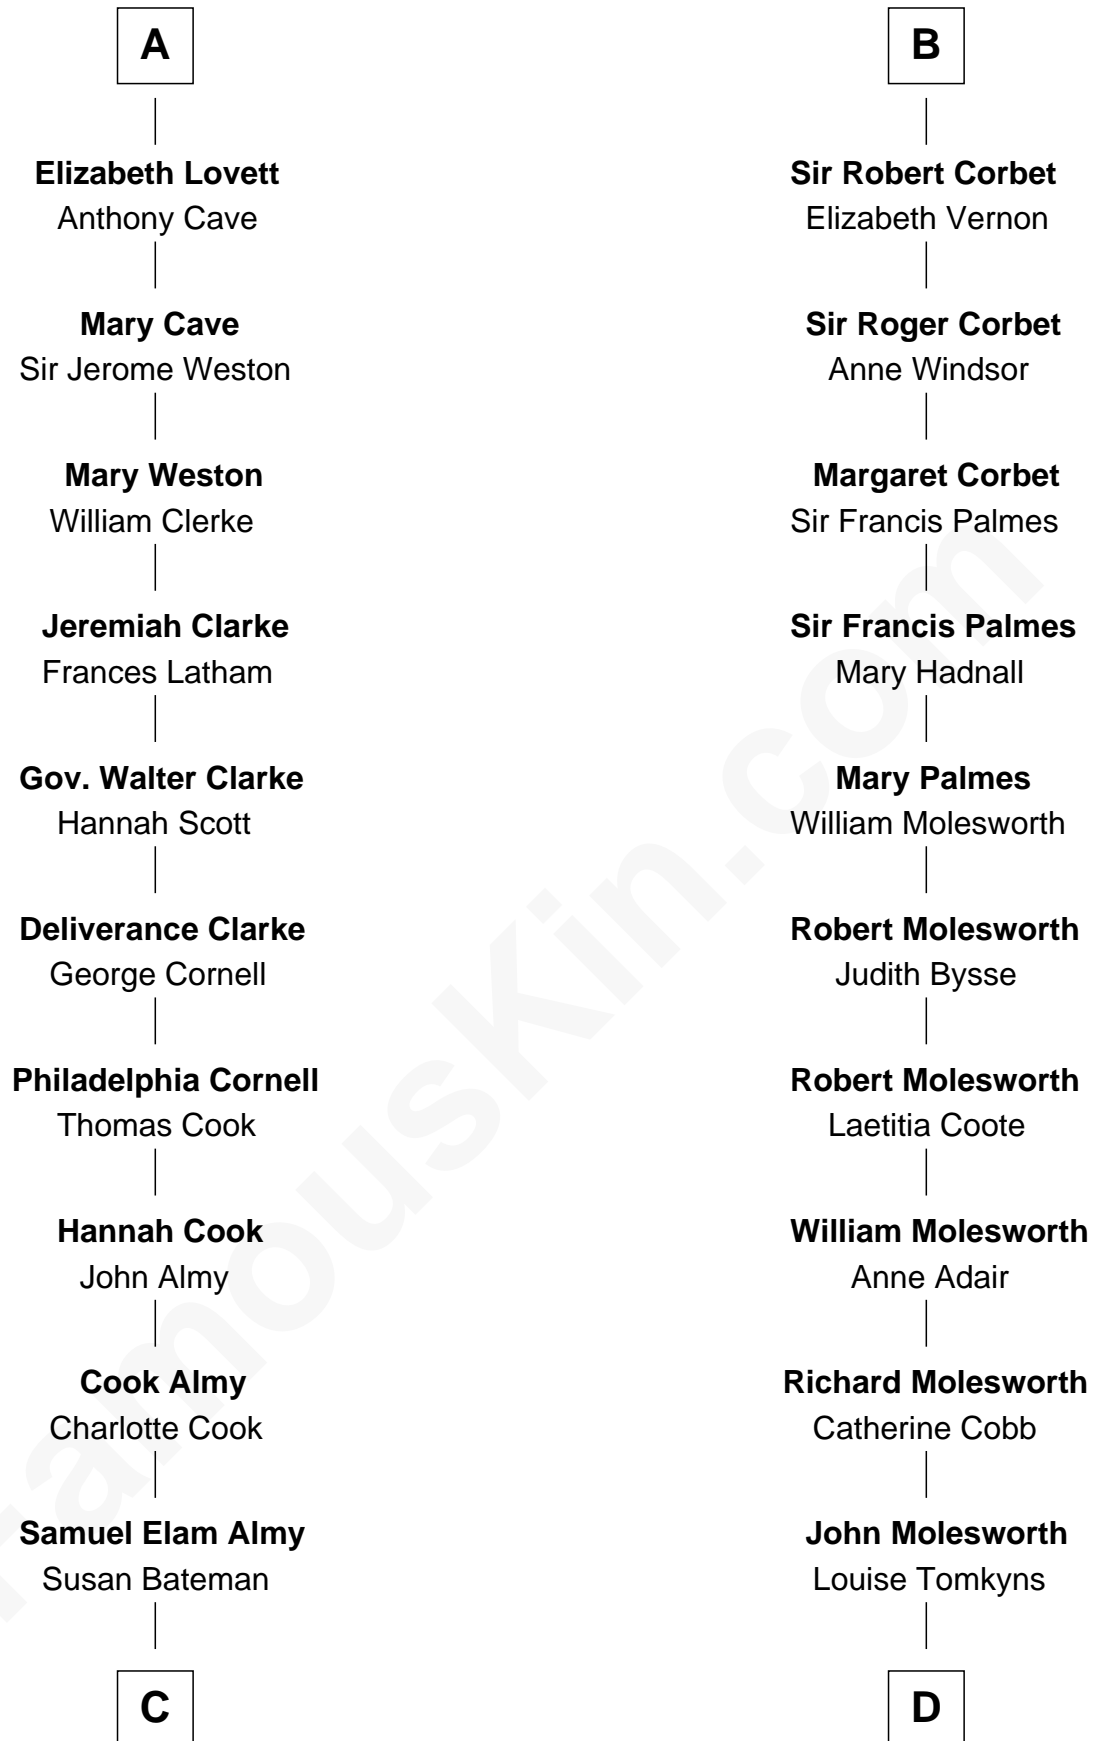

FamousKin.com Relationship Chart of

Marilyn Monroe

Actress, Model, and Singer

19th cousin 1 time removed of

Joan Fontaine

Movie Actress

C

Susan Bateman Almy
Charles Adams Gifford

Frederick Almy Gifford
Elizabeth Easton Tennant

Charles Stanley Gifford
Gladys Pearl Monroe

Marilyn Monroe
Actress, Model, and Singer

D

Margaret Letitia Molesworth
Charles Richard De Havilland

Walter Augustus De Havilland
Lillian Augusta Ruse