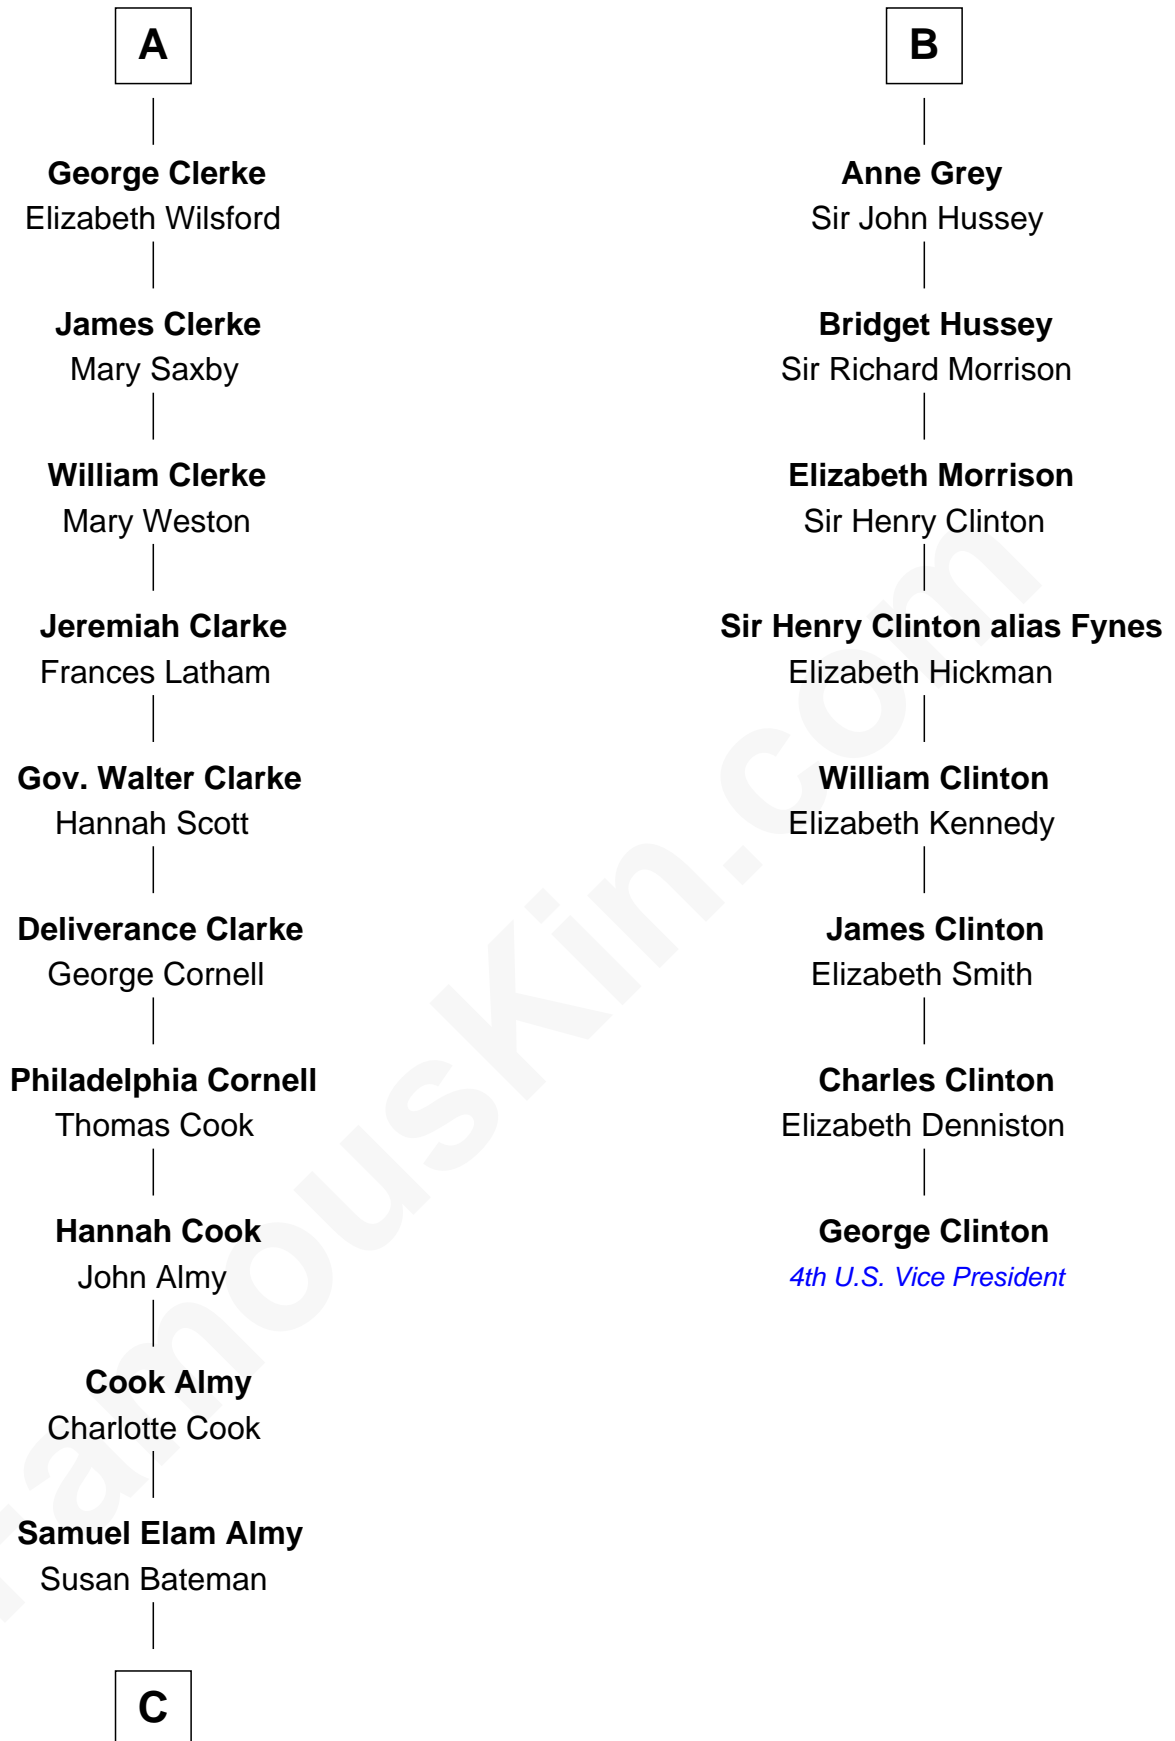

# FamousKin.com Relationship Chart of

**Marilyn Monroe**

*Actress, Model, and Singer*

14th cousin 6 times removed of

**George Clinton**

*4th U.S. Vice President*

Philippa Clifford

**Sir Walter Devereux**

Elizabeth Bromwich

**Sir Thomas Ferrers**

Elizabeth Freville

**Sir Walter Devereux**

Elizabeth Merbery

**Sir Henry Ferrers**

Margaret Heckstall

**Anne Devereux**

William Herbert

**Elizabeth Ferrers**

James Clerke

**Catherine Herbert**

George Grey

**A**

**B**

**C**

—  
**Susan Bateman Almy**  
Charles Adams Gifford

—  
**Frederick Almy Gifford**  
Elizabeth Easton Tennant

—  
**Charles Stanley Gifford**  
Gladys Pearl Monroe

—  
**Marilyn Monroe**  
*Actress, Model, and Singer*