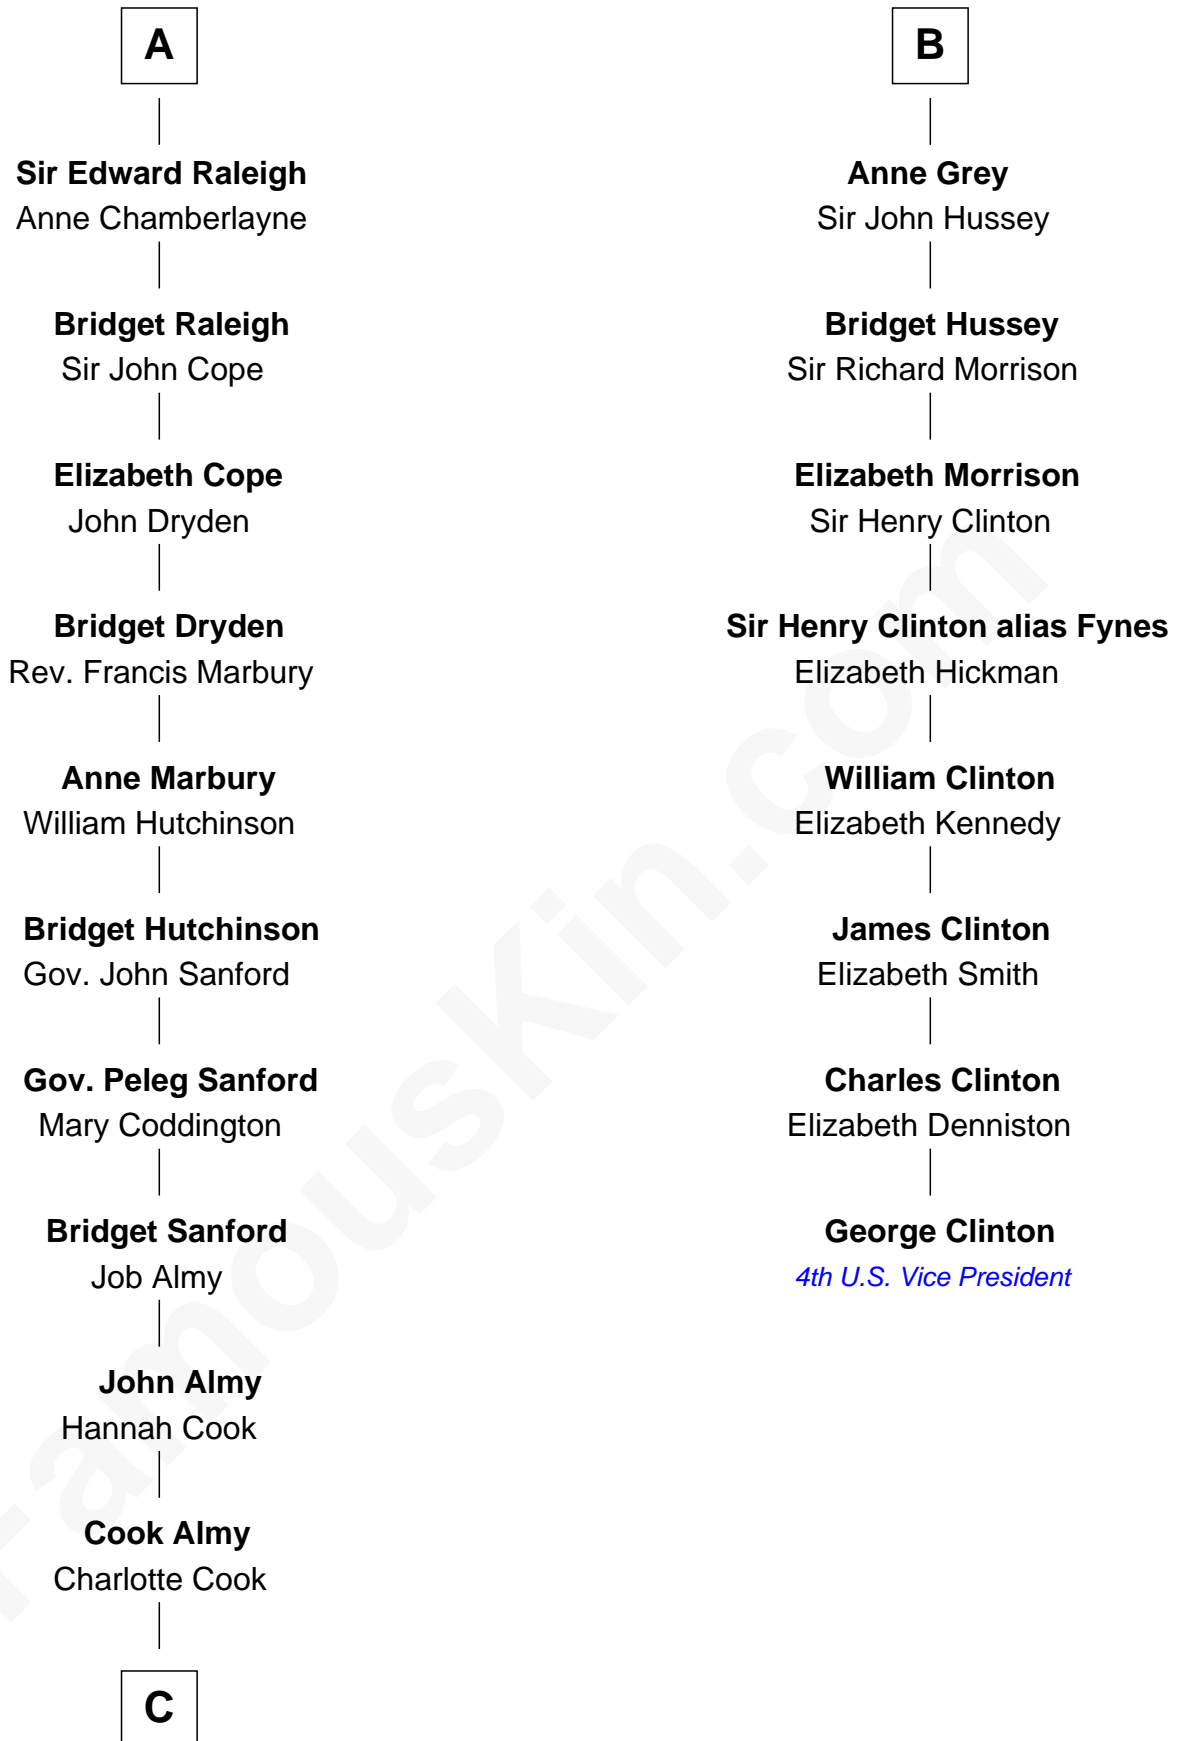

FamousKin.com Relationship Chart of

Marilyn Monroe

Actress, Model, and Singer

14th cousin 7 times removed of

George Clinton

4th U.S. Vice President

Isabella de Beauchamp

with husband
Sir Hugh le Despencer

Katherine Percy

Sir Edward Raleigh

Margaret Verney

George Grey

Catherine Herbert

A

B

C

—
Samuel Elam Almy

Susan Bateman

—
Susan Bateman Almy

Charles Adams Gifford

—
Frederick Almy Gifford

Elizabeth Easton Tennant

—
Charles Stanley Gifford

Gladys Pearl Monroe