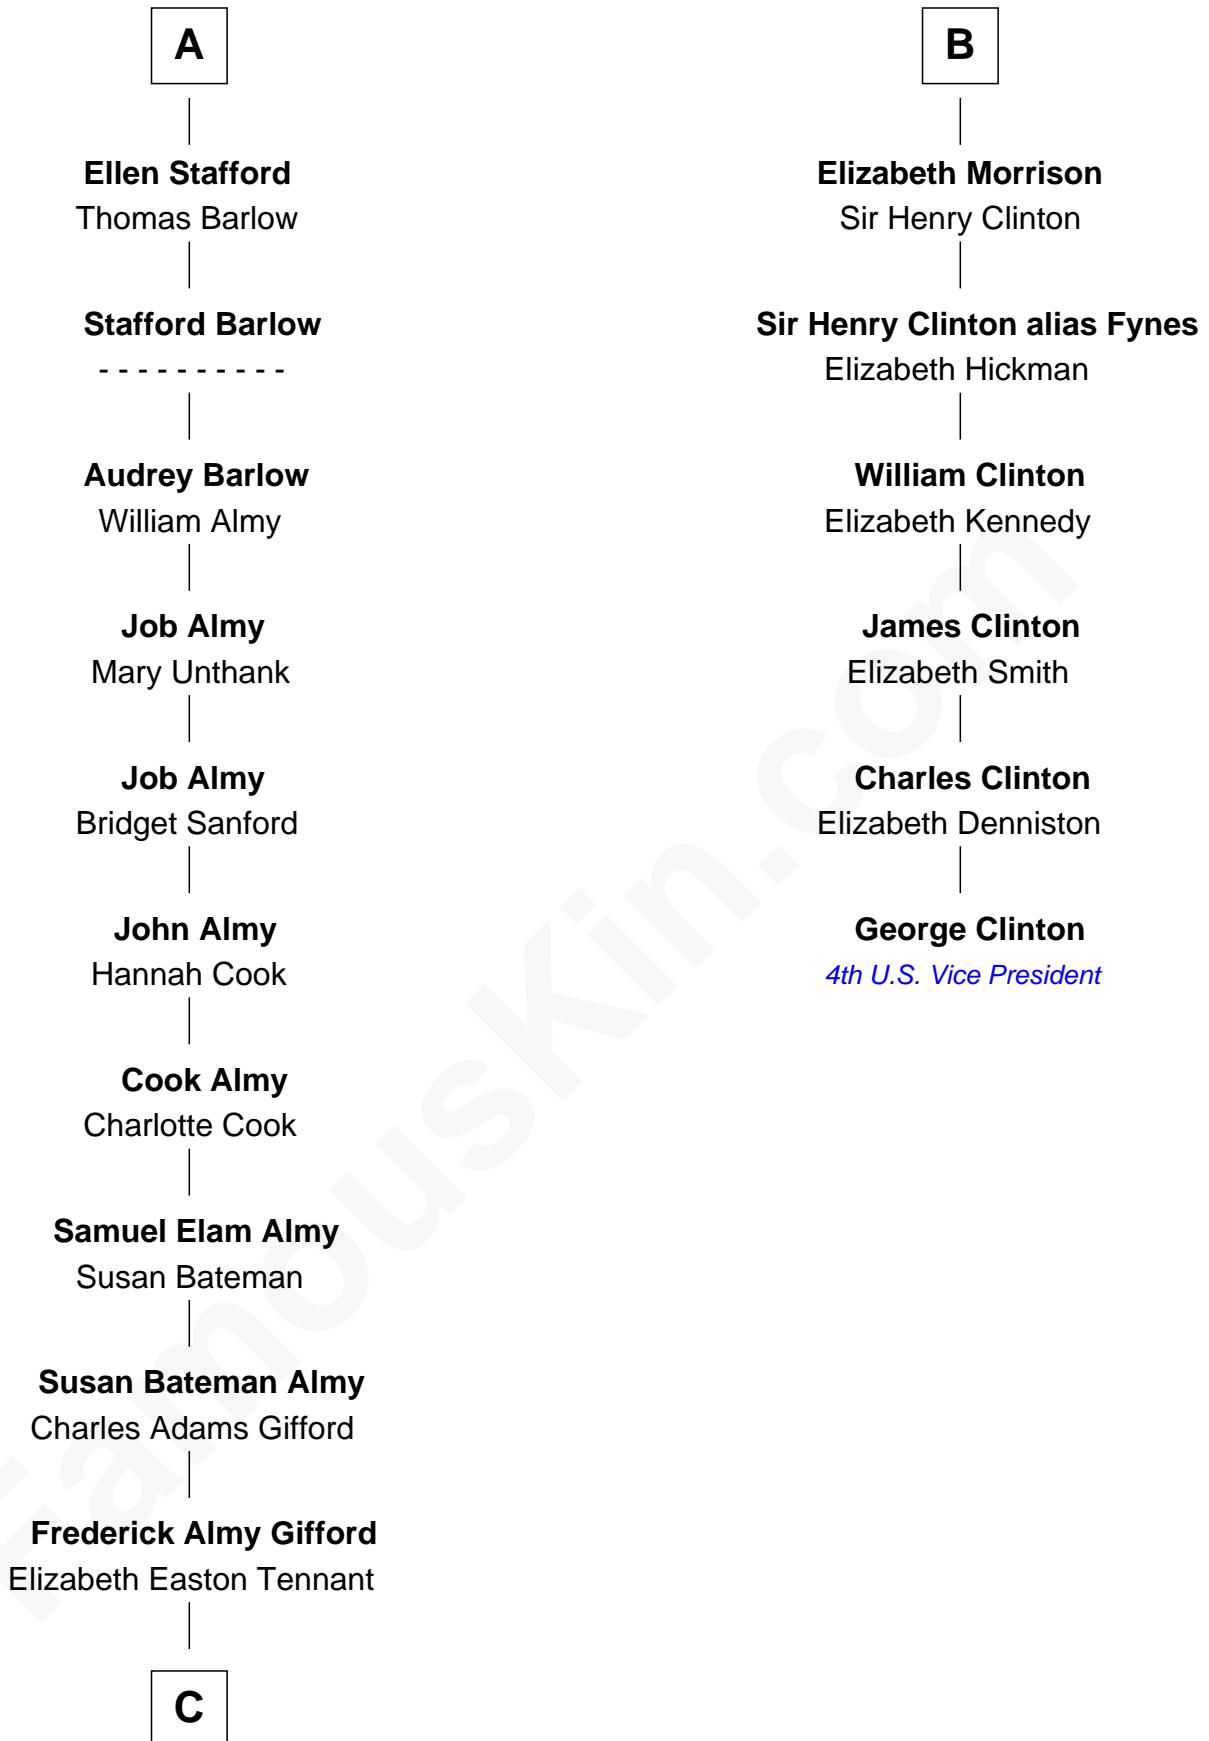

FamousKin.com Relationship Chart of

Marilyn Monroe

Actress, Model, and Singer

12th cousin 6 times removed of

George Clinton

4th U.S. Vice President

Ralph de Stafford

with wife
Katherine de Hastang

George Grey

Catherine Herbert

Anne Grey

Sir John Hussey

Bridget Hussey

Sir Richard Morrison

B

C

Charles Stanley Gifford

Gladys Pearl Monroe

Marilyn Monroe

Actress, Model, and Singer

FamousKin.com