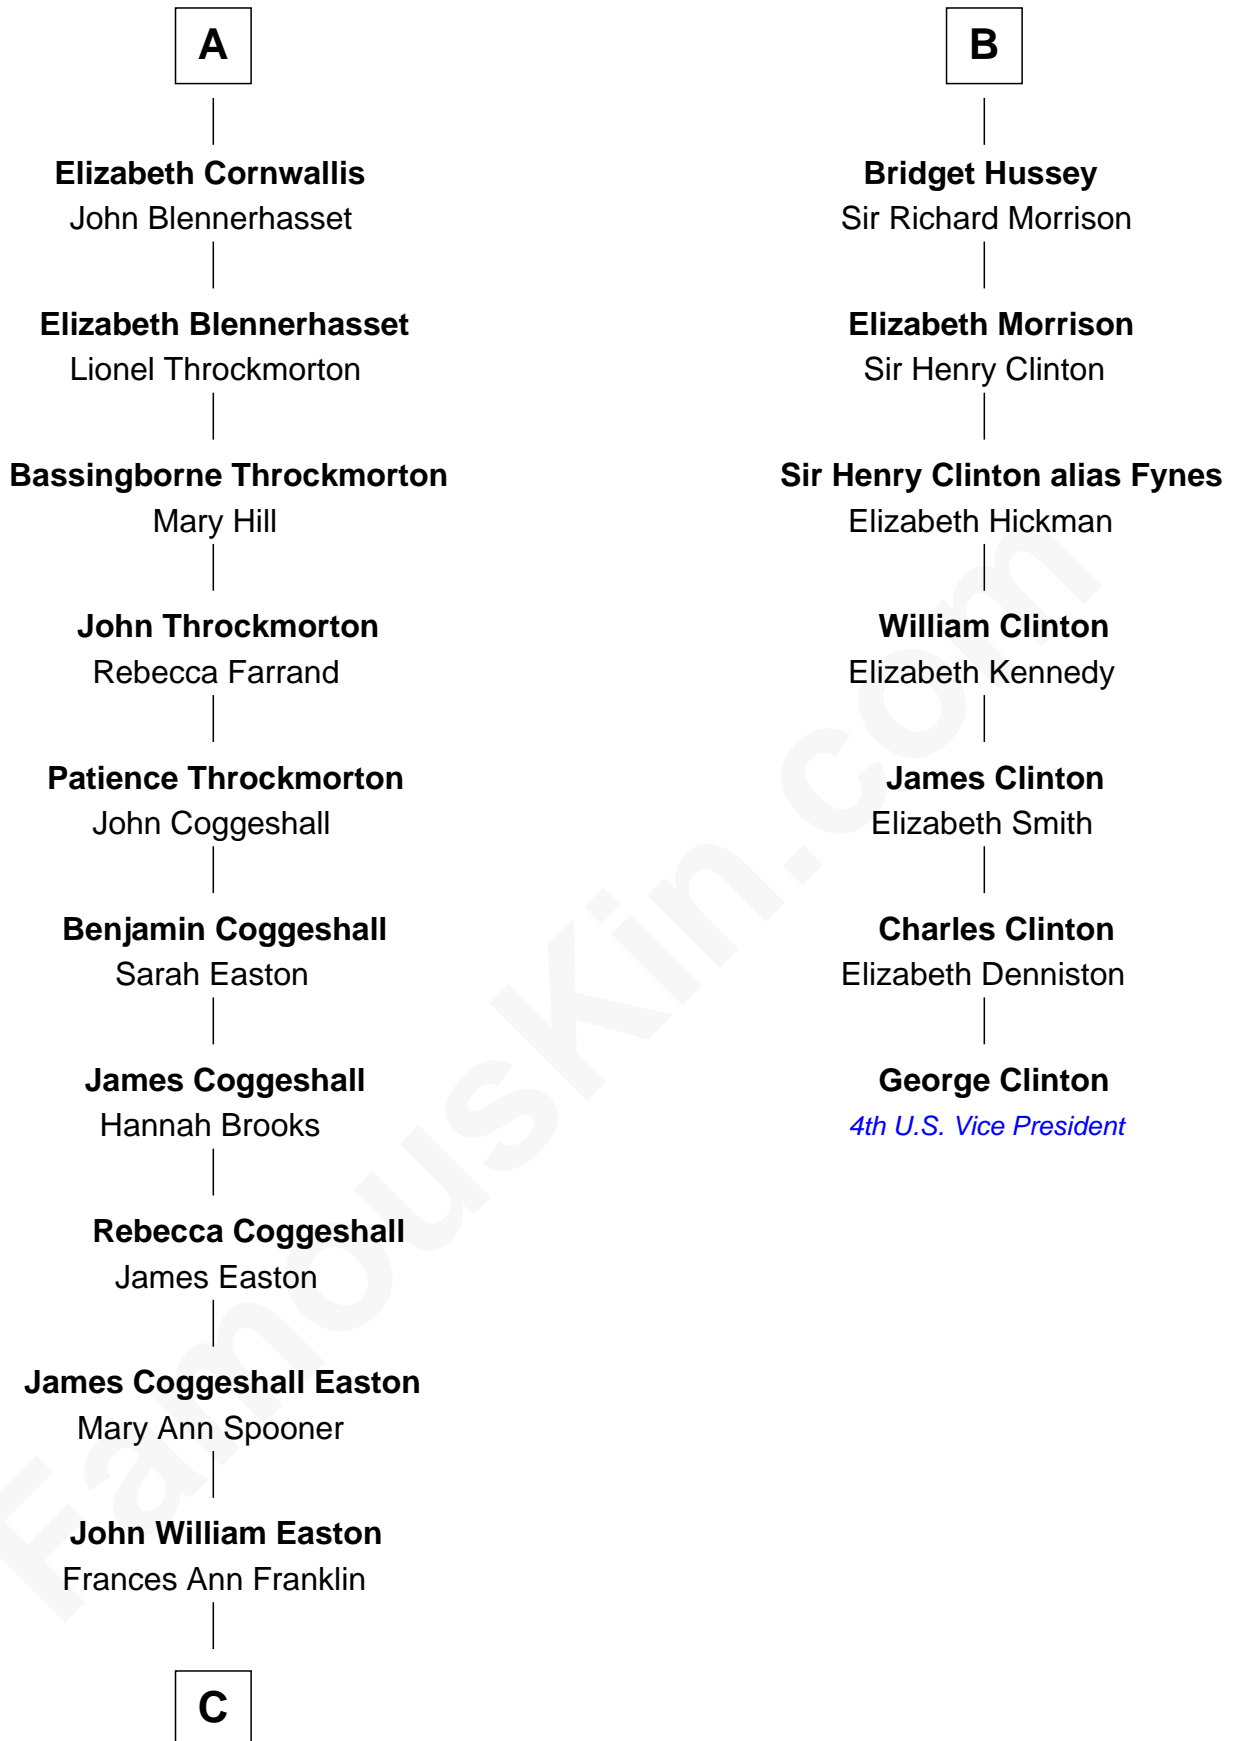

FamousKin.com Relationship Chart of

Marilyn Monroe

Actress, Model, and Singer

13th cousin 7 times removed of

George Clinton

4th U.S. Vice President

William de Montagu
Katherine de Grandison

Sibyl de Montagu
Sir Edmund Fitzalan

A

Philippa de Montagu
Sir Roger de Mortimer

Edmund Mortimer
Philippa Plantagenet

Elizabeth Mortimer
Sir Henry Percy

Sir Henry Percy
Eleanor Neville

Katherine Percy
Sir Edmund Grey

George Grey
Catherine Herbert

Anne Grey
Sir John Hussey

B

C

—
Elizabeth Cutting Easton

William Congdon Tennant

—
Elizabeth Easton Tennant

Frederick Almy Gifford

—
Charles Stanley Gifford