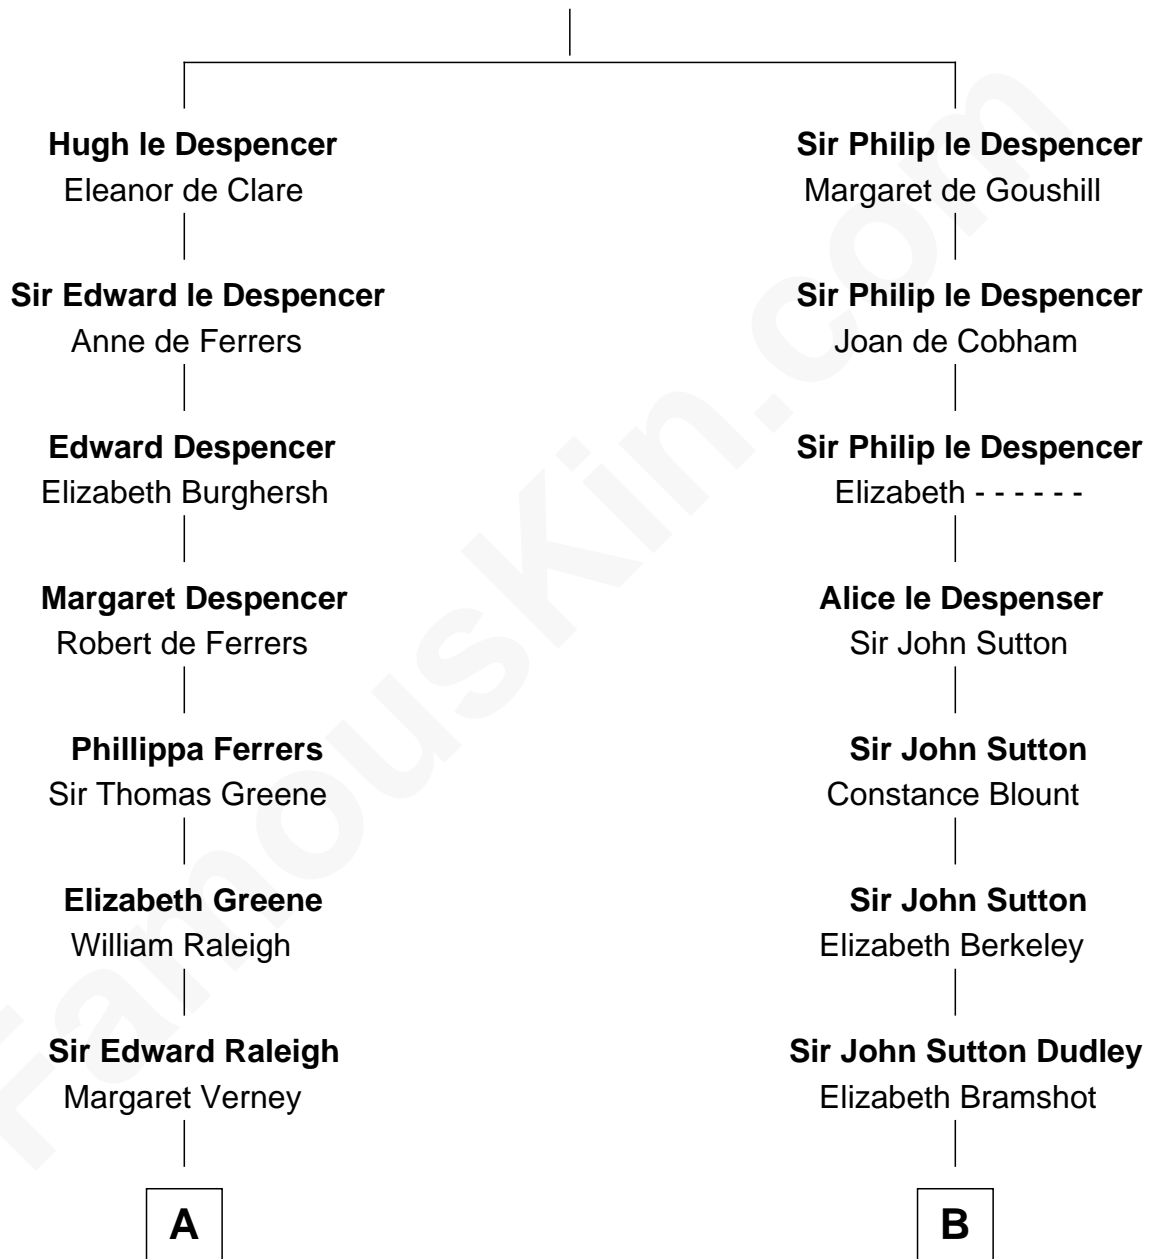

# FamousKin.com Relationship Chart of

**Marilyn Monroe**

*Actress, Model, and Singer*

15th cousin 6 times removed of

**George Clinton**

*4th U.S. Vice President*

**Sir Hugh le Despencer**

Isabella de Beauchamp

**C**

—  
**Samuel Elam Almy**

Susan Bateman

—  
**Susan Bateman Almy**

Charles Adams Gifford

—  
**Frederick Almy Gifford**

Elizabeth Easton Tennant

—  
**Charles Stanley Gifford**

Gladys Pearl Monroe

—  
**Marilyn Monroe**

*Actress, Model, and Singer*