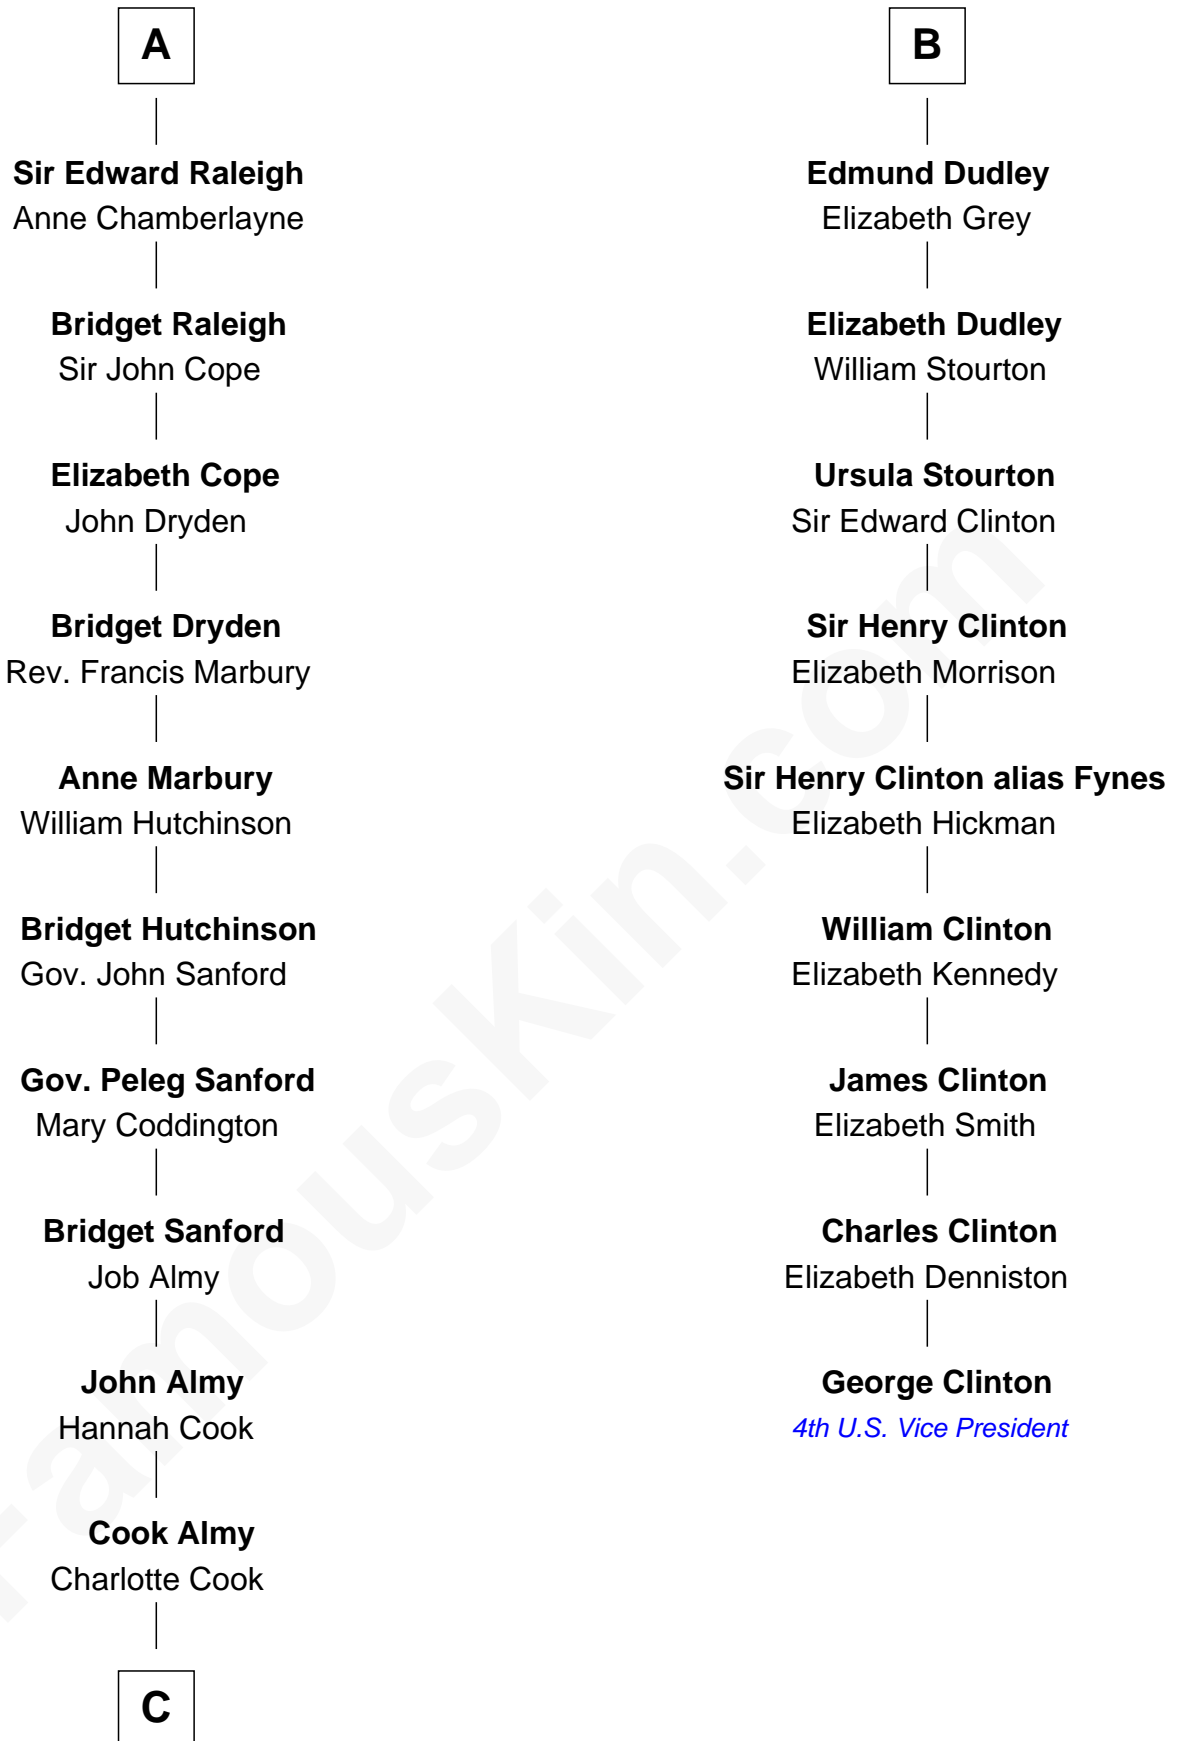

# FamousKin.com Relationship Chart of

**Marilyn Monroe**

*Actress, Model, and Singer*

15th cousin 6 times removed of

**George Clinton**

*4th U.S. Vice President*

**Sir Hugh le Despencer**

Isabella de Beauchamp

**C**

—  
**Samuel Elam Almy**

Susan Bateman

—  
**Susan Bateman Almy**

Charles Adams Gifford

—  
**Frederick Almy Gifford**

Elizabeth Easton Tennant

—  
**Charles Stanley Gifford**

Gladys Pearl Monroe

—  
**Marilyn Monroe**

*Actress, Model, and Singer*