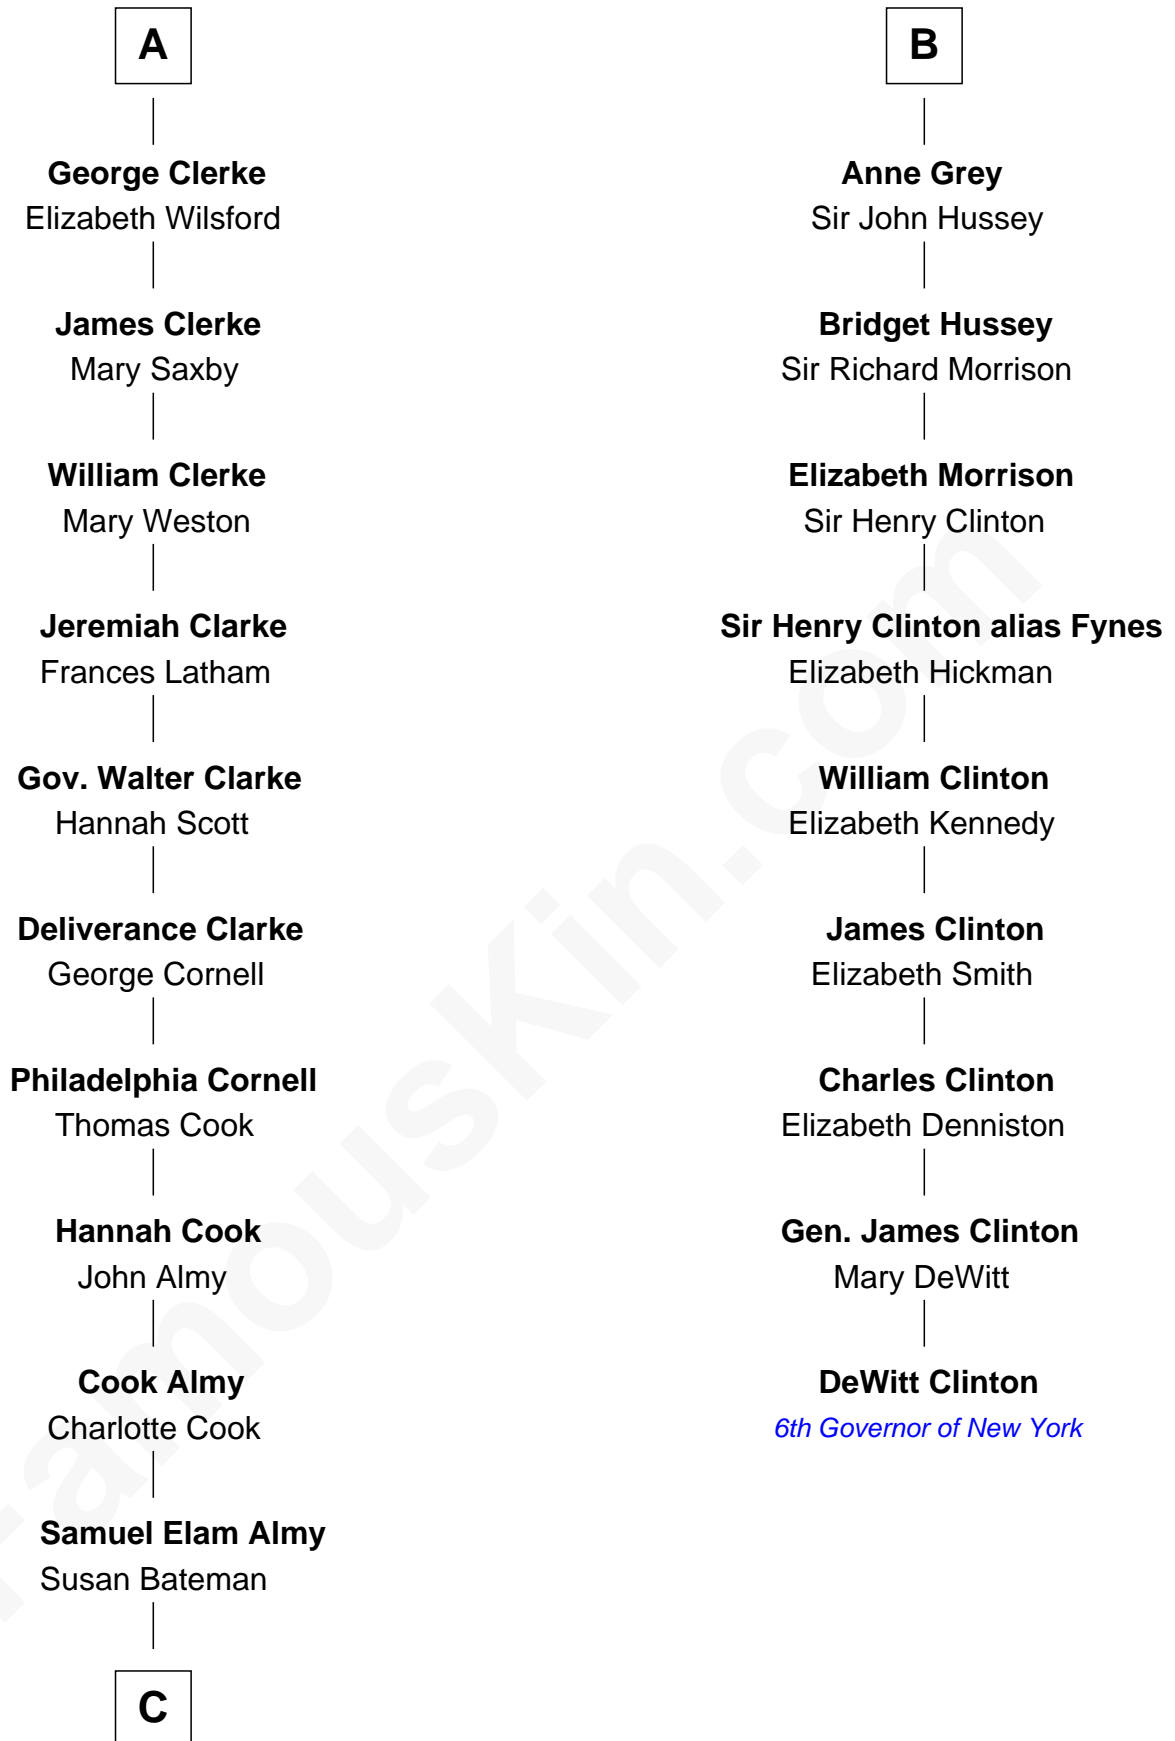

FamousKin.com Relationship Chart of

Marilyn Monroe

Actress, Model, and Singer

15th cousin 5 times removed of

DeWitt Clinton

6th Governor of New York

Sir Thebaud de Verdun

with wife
Elizabeth de Clare

with wife
Maud Mortimer

C

—
Susan Bateman Almy
Charles Adams Gifford

—
Frederick Almy Gifford
Elizabeth Easton Tennant

—
Charles Stanley Gifford
Gladys Pearl Monroe

—
Marilyn Monroe
Actress, Model, and Singer