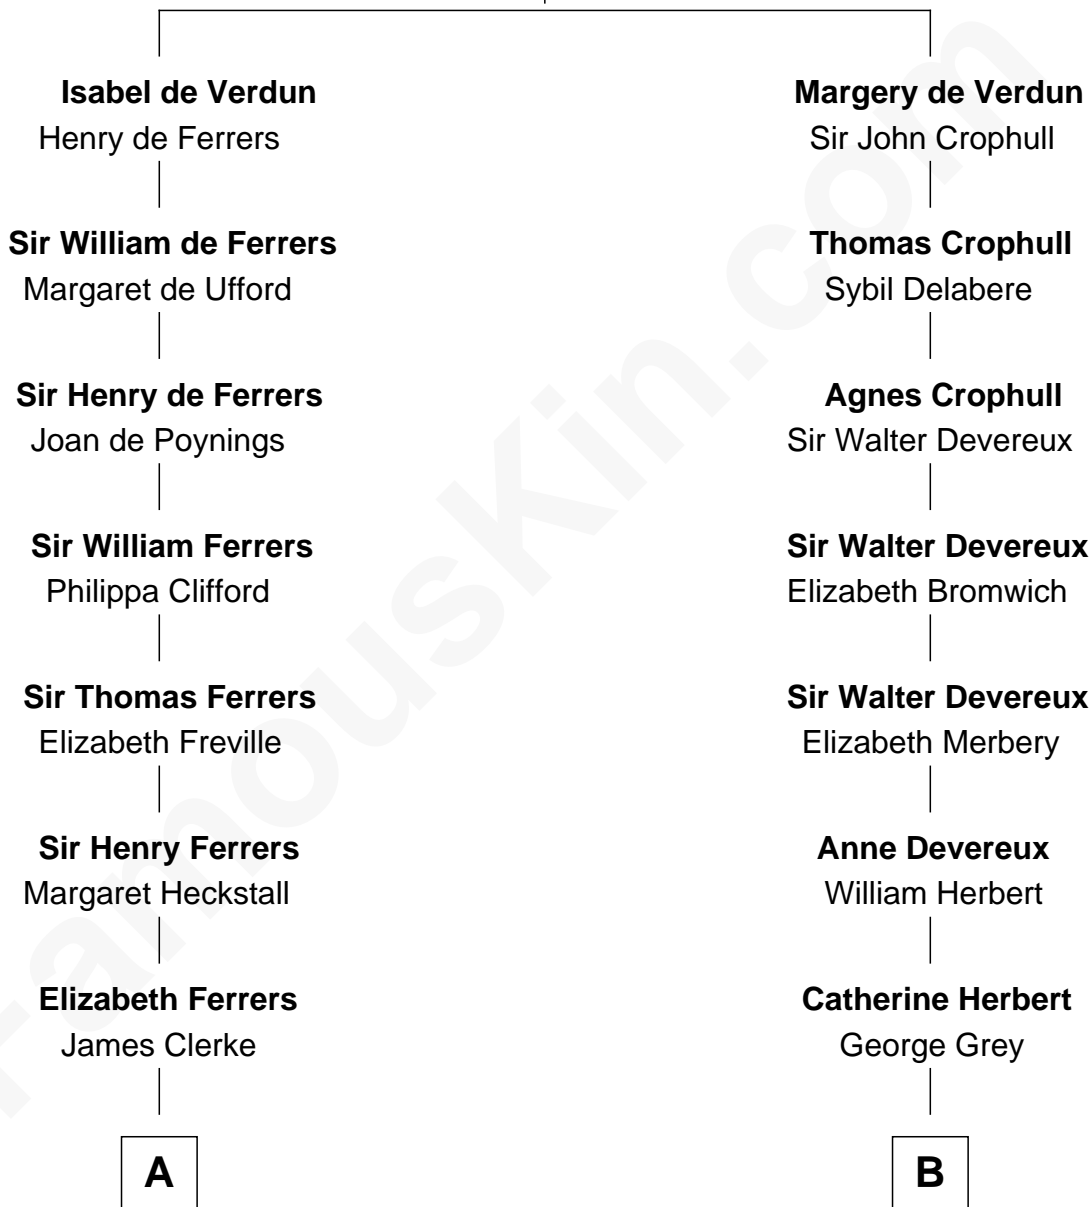

FamousKin.com Relationship Chart of

Marilyn Monroe

Actress, Model, and Singer

15th cousin 5 times removed of

DeWitt Clinton

6th Governor of New York

Sir Thebaud de Verdun

with wife
Elizabeth de Clare

with wife
Maud Mortimer

C

—
Susan Bateman Almy
Charles Adams Gifford

—
Frederick Almy Gifford
Elizabeth Easton Tennant

—
Charles Stanley Gifford
Gladys Pearl Monroe

—
Marilyn Monroe
Actress, Model, and Singer