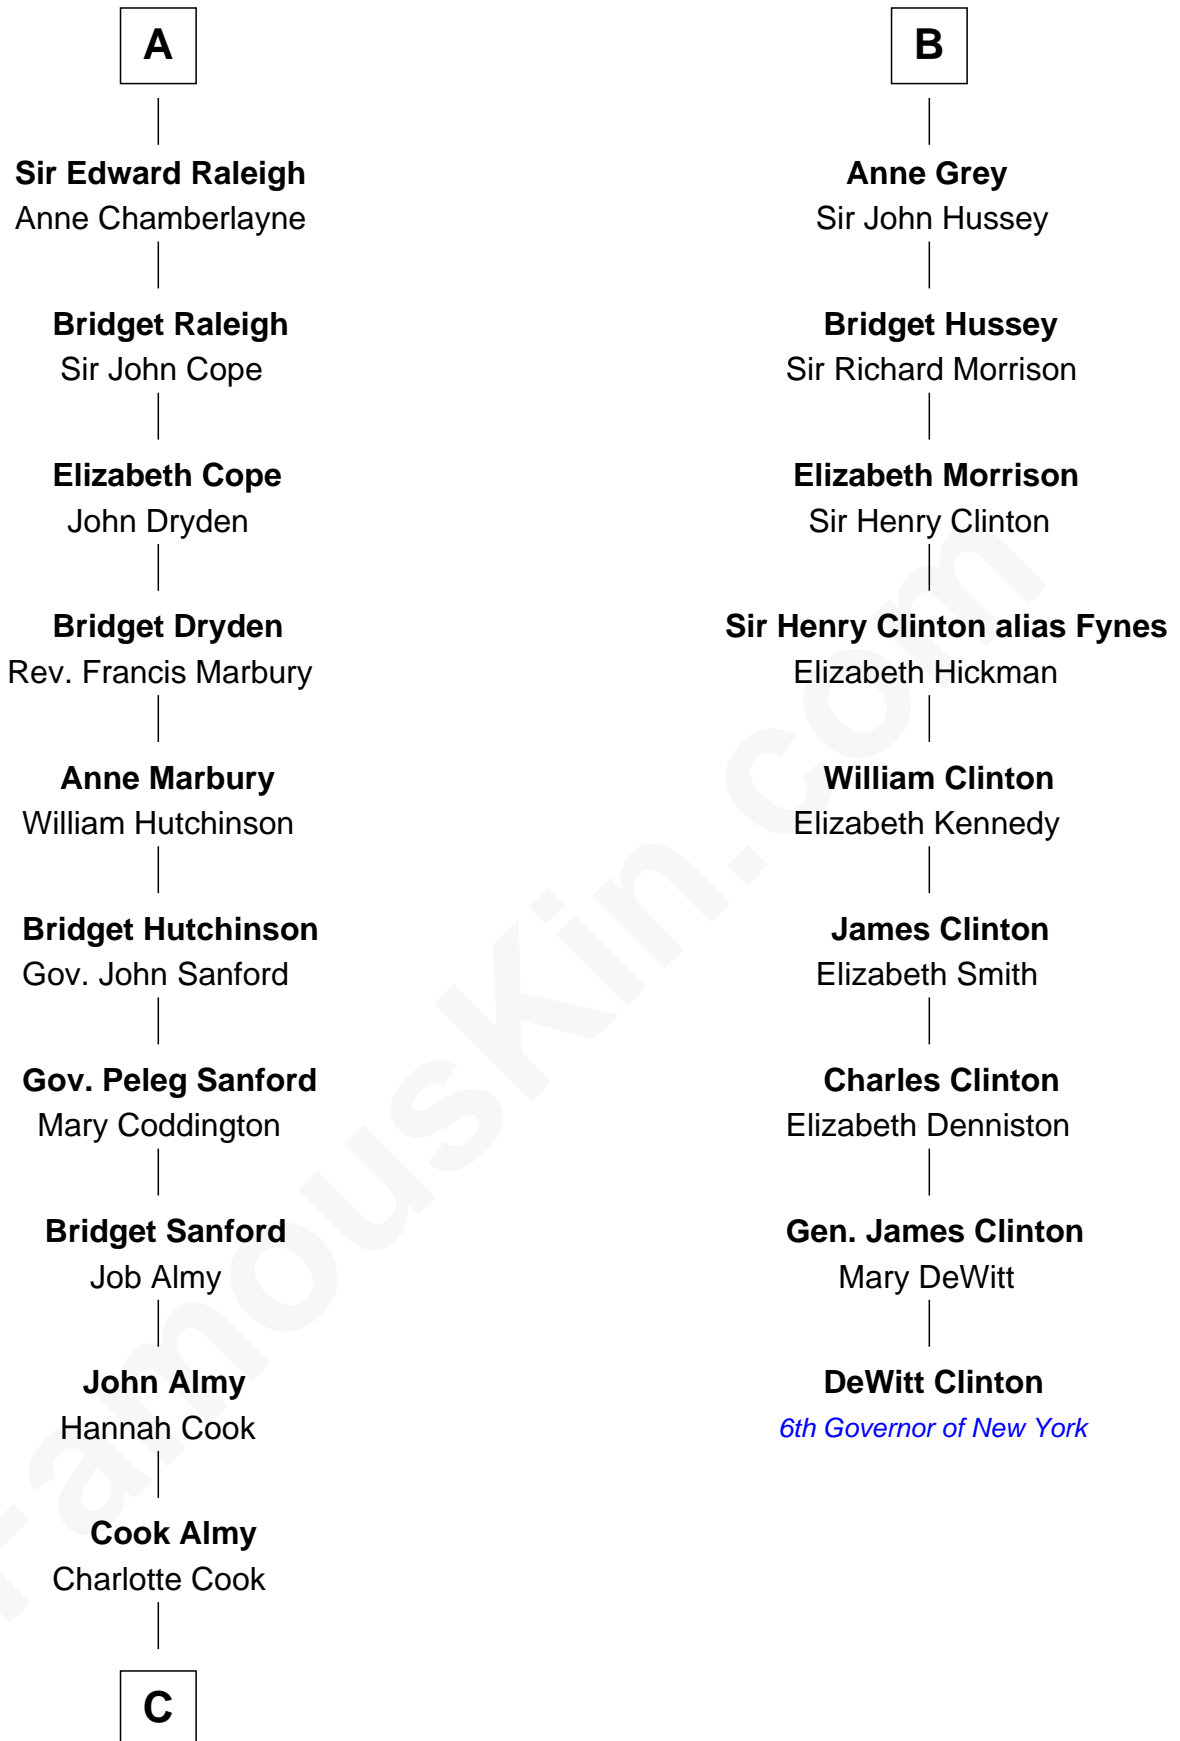

FamousKin.com Relationship Chart of

Marilyn Monroe

Actress, Model, and Singer

15th cousin 6 times removed of

DeWitt Clinton

6th Governor of New York

Isabella de Beauchamp

with husband
Sir Hugh le Despencer

Blanche of Lancaster
John of Gaunt

Margaret Despencer
Robert de Ferrers

Elizabeth of Lancaster
John de Holand

Phillippa Ferrers
Sir Thomas Greene

Constance de Holand
Sir John Grey

Elizabeth Greene
William Raleigh

Sir Edmund Grey
Katherine Percy

Sir Edward Raleigh
Margaret Verney

George Grey
Catherine Herbert

A

B

C

—
Samuel Elam Almy

Susan Bateman