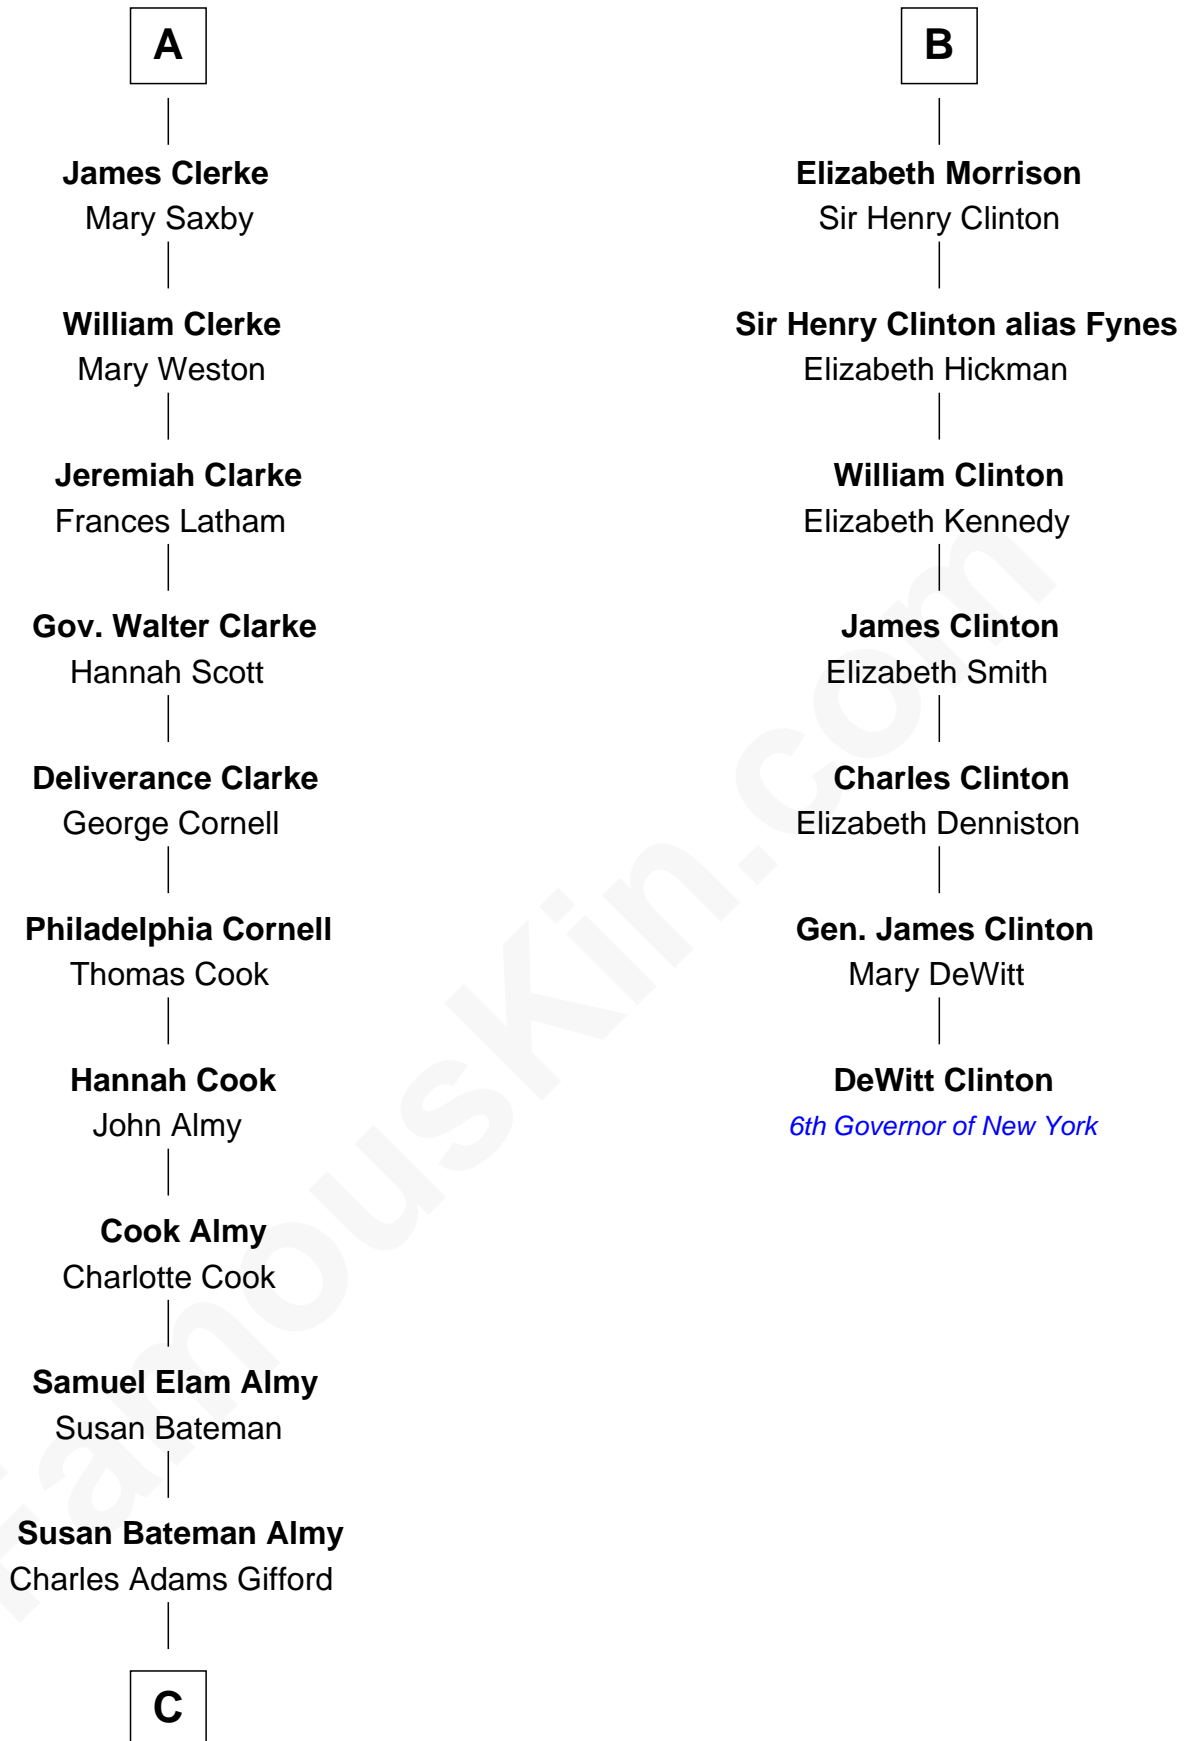

## Relationship Chart of

### Marilyn Monroe

Actress, Model, and Singer

13th cousin 6 times removed of

### DeWitt Clinton

6th Governor of New York

**Sir William de Ros**  
Margery de Badlesmere

**C**

**Frederick Almy Gifford**  
Elizabeth Easton Tennant

**Charles Stanley Gifford**  
Gladys Pearl Monroe

**Marilyn Monroe**  
*Actress, Model, and Singer*