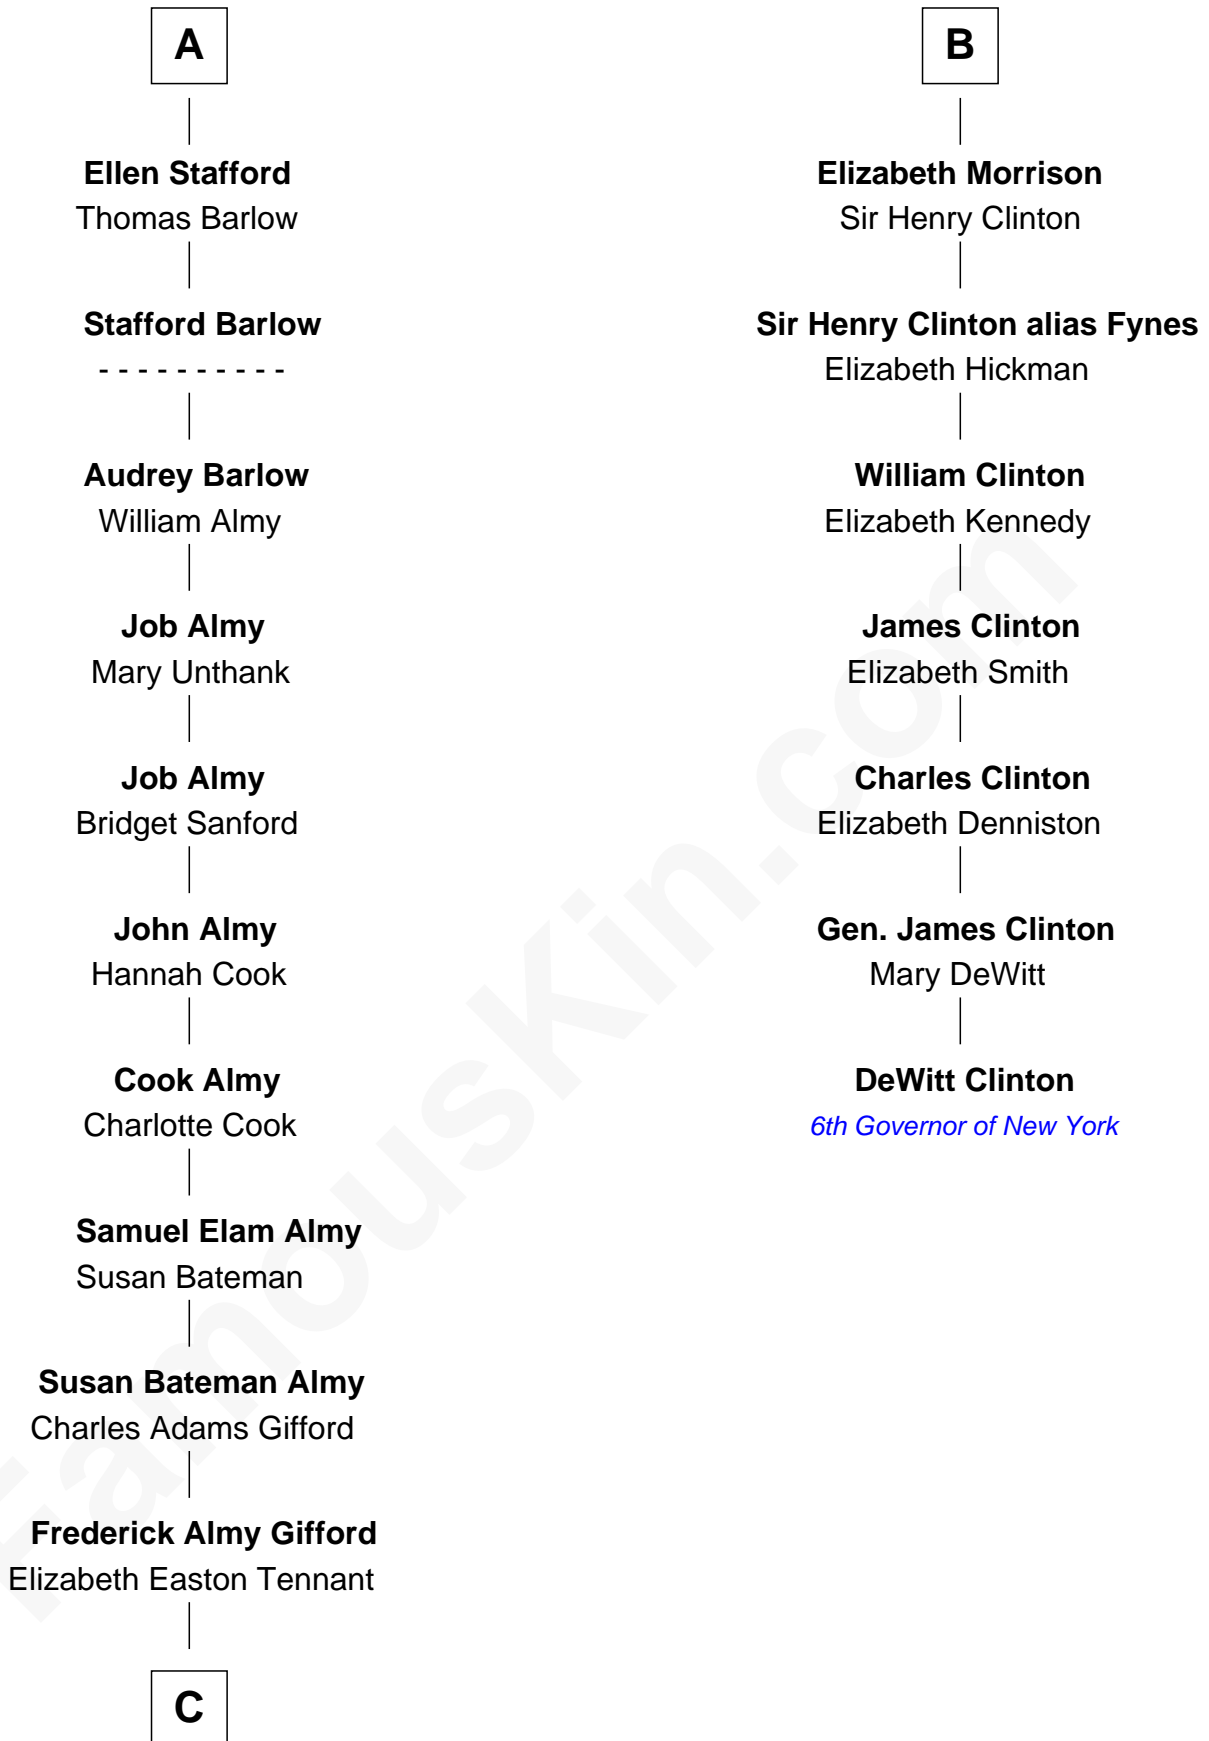

# FamousKin.com Relationship Chart of

**Marilyn Monroe**

*Actress, Model, and Singer*

13th cousin 5 times removed of

**DeWitt Clinton**

*6th Governor of New York*

**C**

Charles Stanley Gifford

Gladys Pearl Monroe

**Marilyn Monroe**

*Actress, Model, and Singer*

FamousKin.com