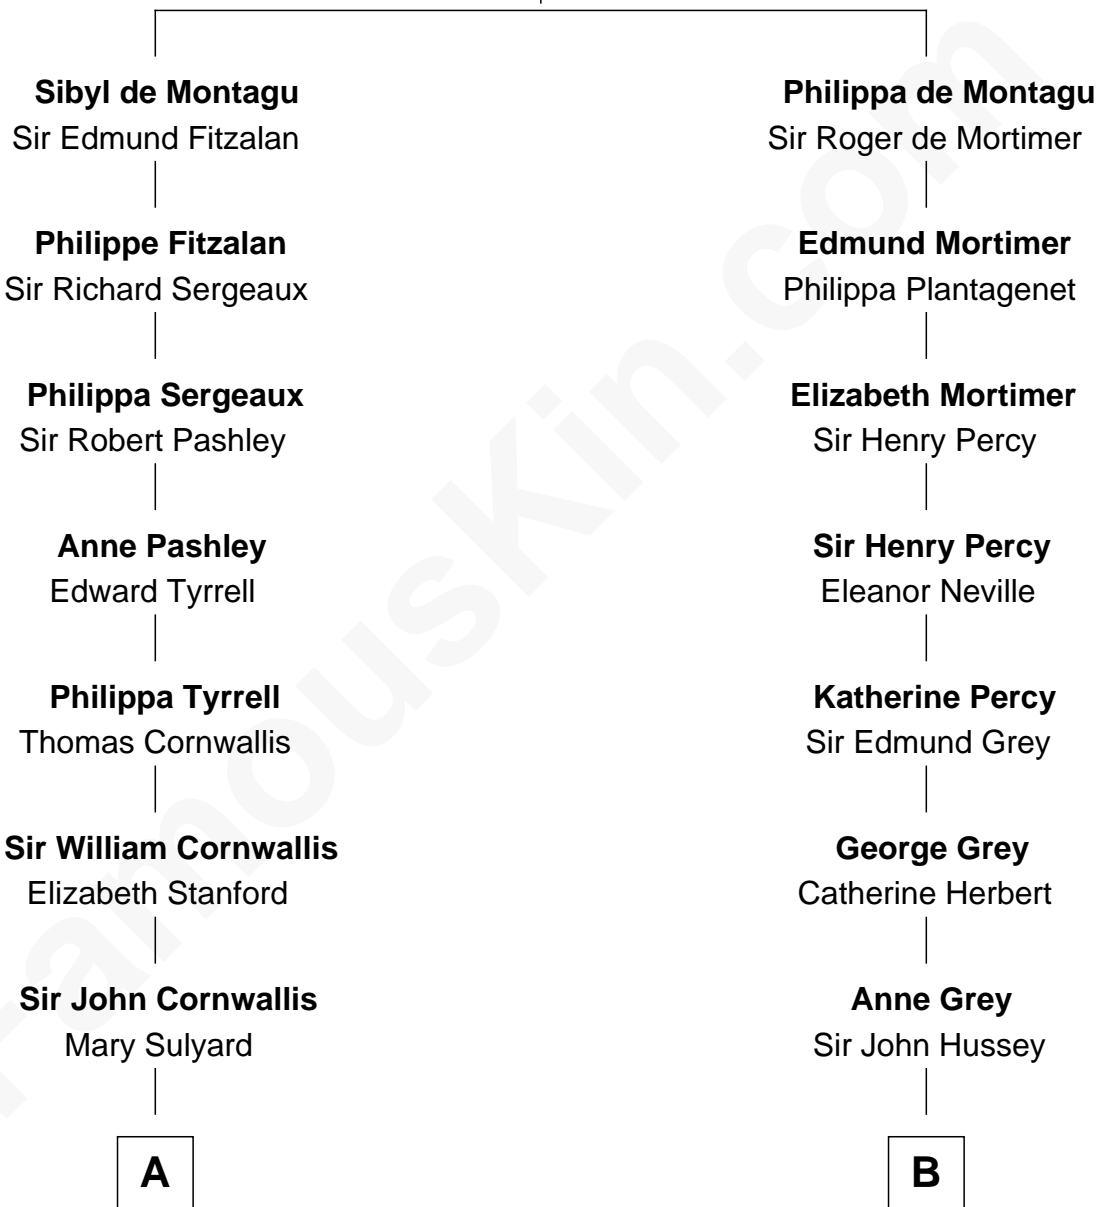

FamousKin.com Relationship Chart of

Marilyn Monroe

Actress, Model, and Singer

14th cousin 6 times removed of

DeWitt Clinton

6th Governor of New York

William de Montagu
Katherine de Grandison

C

—
Elizabeth Cutting Easton
William Congdon Tennant

—
Elizabeth Easton Tennant
Frederick Almy Gifford

—
Charles Stanley Gifford
Gladys Pearl Monroe

—
Marilyn Monroe
Actress, Model, and Singer

FamousKin.com