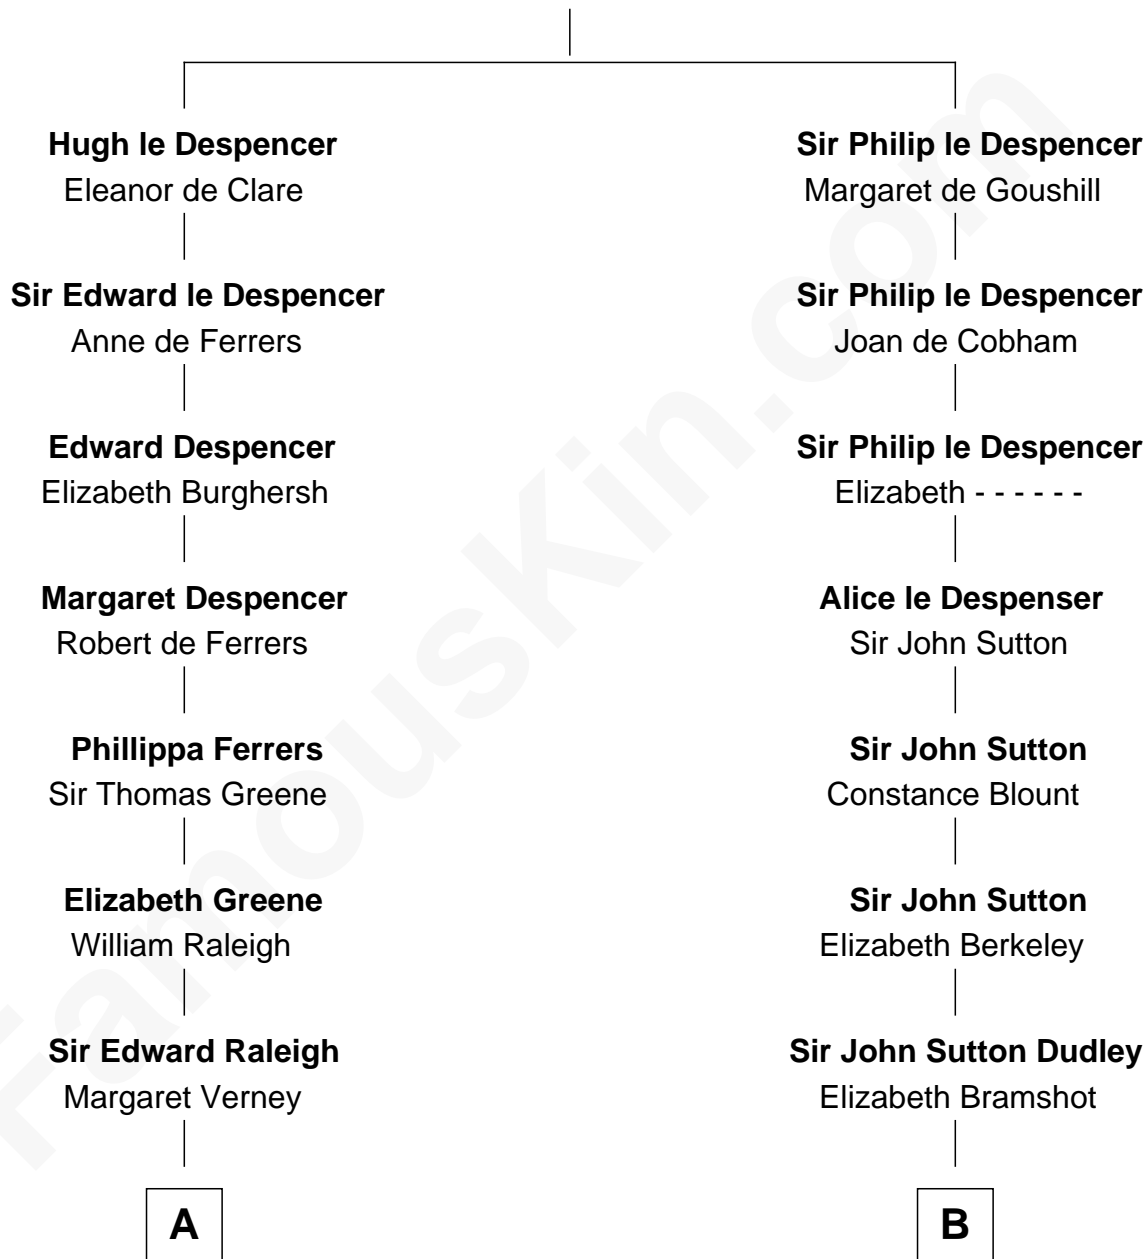

## Relationship Chart of

### Marilyn Monroe

Actress, Model, and Singer

16th cousin 5 times removed of

### DeWitt Clinton

6th Governor of New York

**Sir Hugh le Despencer**

Isabella de Beauchamp

**C**

—  
**Samuel Elam Almy**

Susan Bateman

—  
**Susan Bateman Almy**

Charles Adams Gifford

—  
**Frederick Almy Gifford**

Elizabeth Easton Tennant

—  
**Charles Stanley Gifford**

Gladys Pearl Monroe

—  
**Marilyn Monroe**

*Actress, Model, and Singer*

FamousKin.com