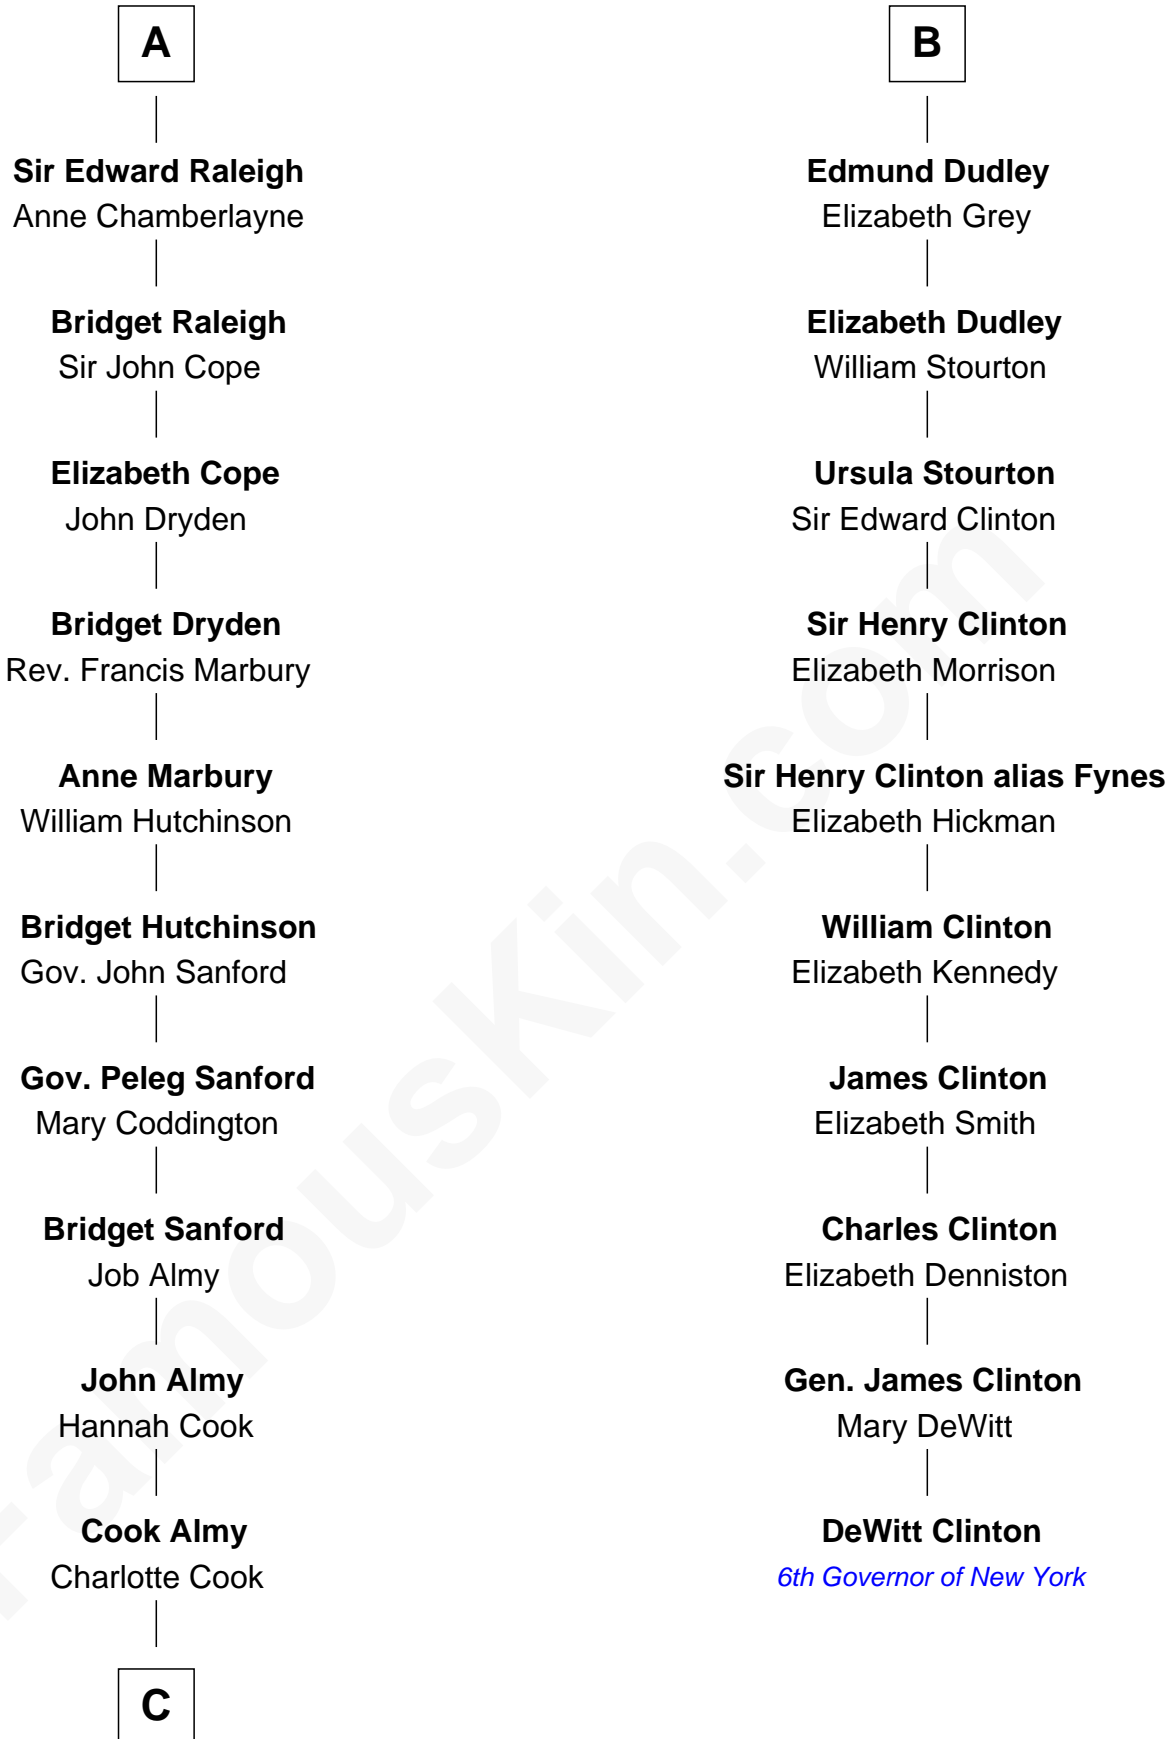

### Marilyn Monroe

Actress, Model, and Singer

16th cousin 5 times removed of

### DeWitt Clinton

6th Governor of New York

**Sir Hugh le Despencer**

Isabella de Beauchamp

**C**

—  
**Samuel Elam Almy**

Susan Bateman

—  
**Susan Bateman Almy**

Charles Adams Gifford

—  
**Frederick Almy Gifford**

Elizabeth Easton Tennant

—  
**Charles Stanley Gifford**

Gladys Pearl Monroe

—  
**Marilyn Monroe**

*Actress, Model, and Singer*

FamousKin.com