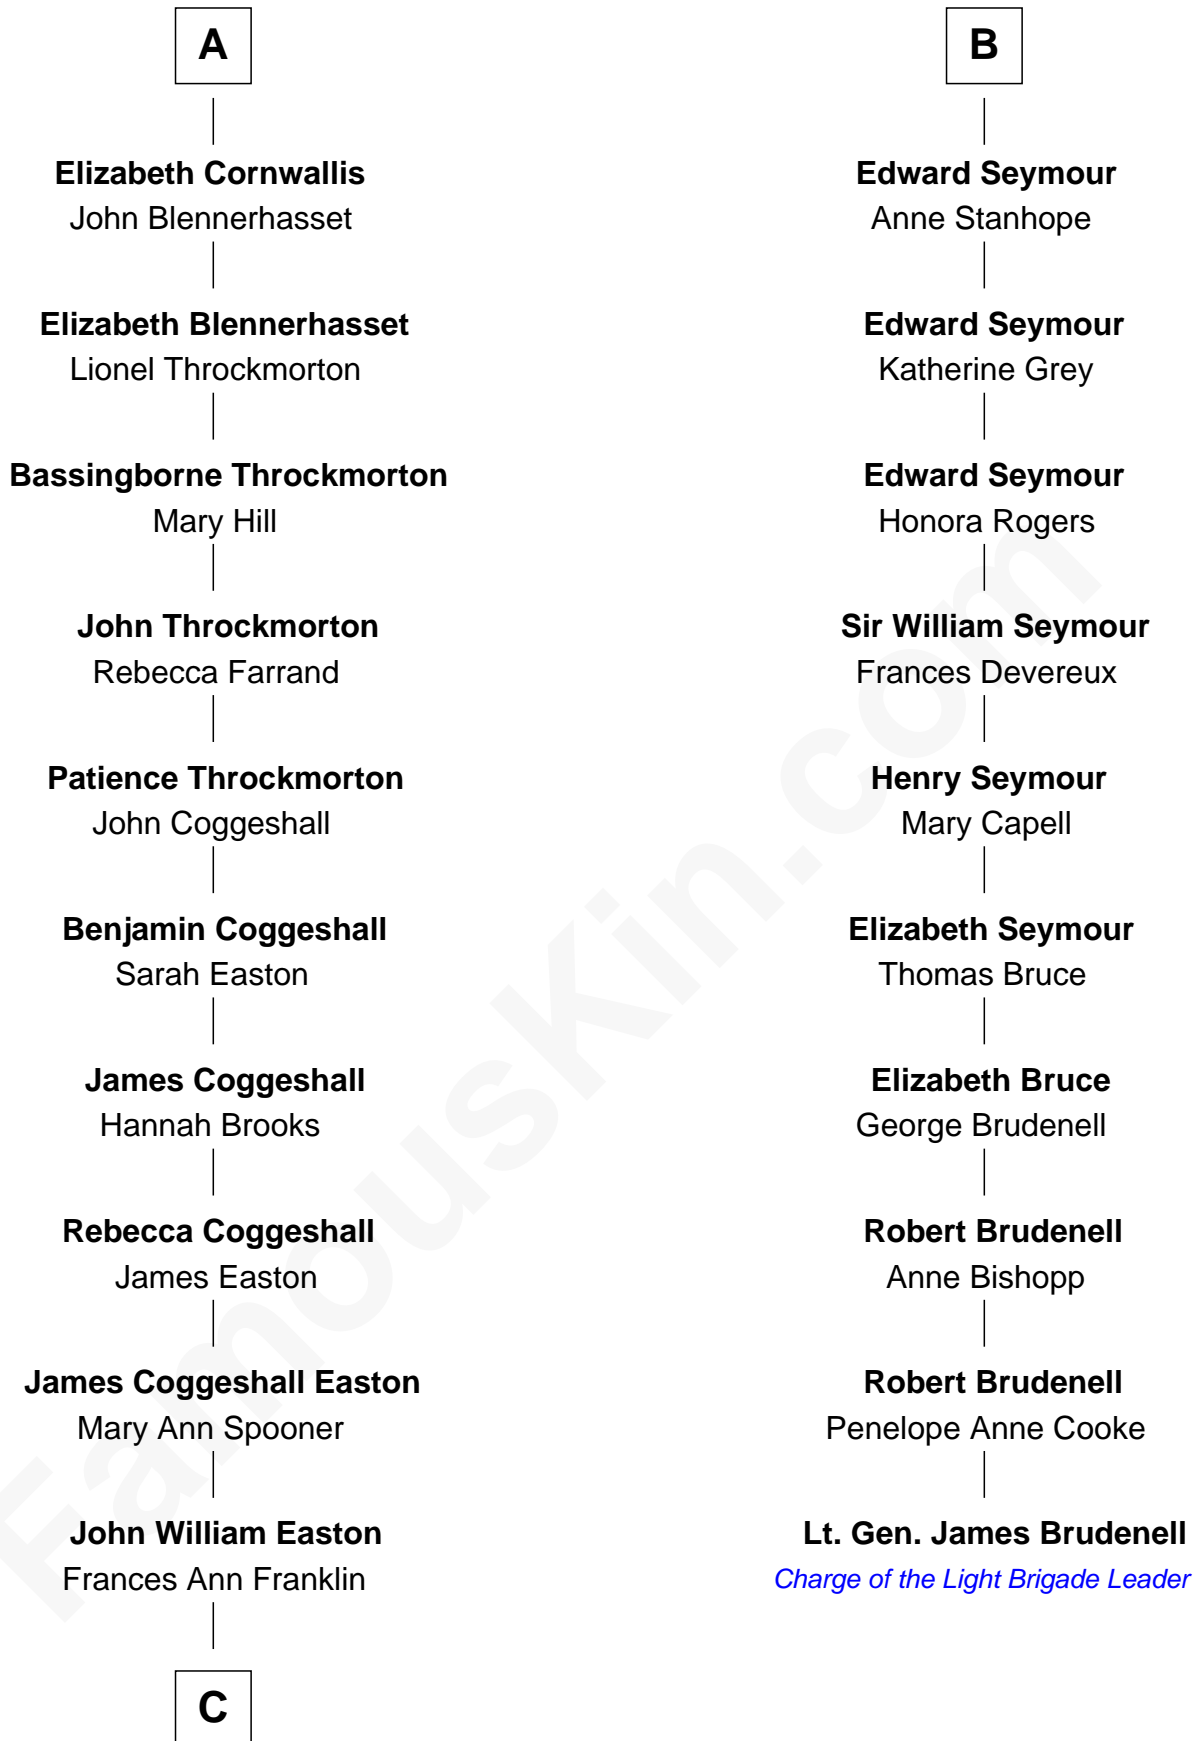

## Relationship Chart of

### Marilyn Monroe

*Actress, Model, and Singer*

16th cousin 4 times removed of

**Lt. Gen. James Brudenell**

*Leader of the "Charge of the Light Brigade"*

**C**

—  
**Elizabeth Cutting Easton**

William Congdon Tennant

—  
**Elizabeth Easton Tennant**

Frederick Almy Gifford

—  
**Charles Stanley Gifford**

Gladys Pearl Monroe

—  
**Marilyn Monroe**

*Actress, Model, and Singer*

FamousKin.com