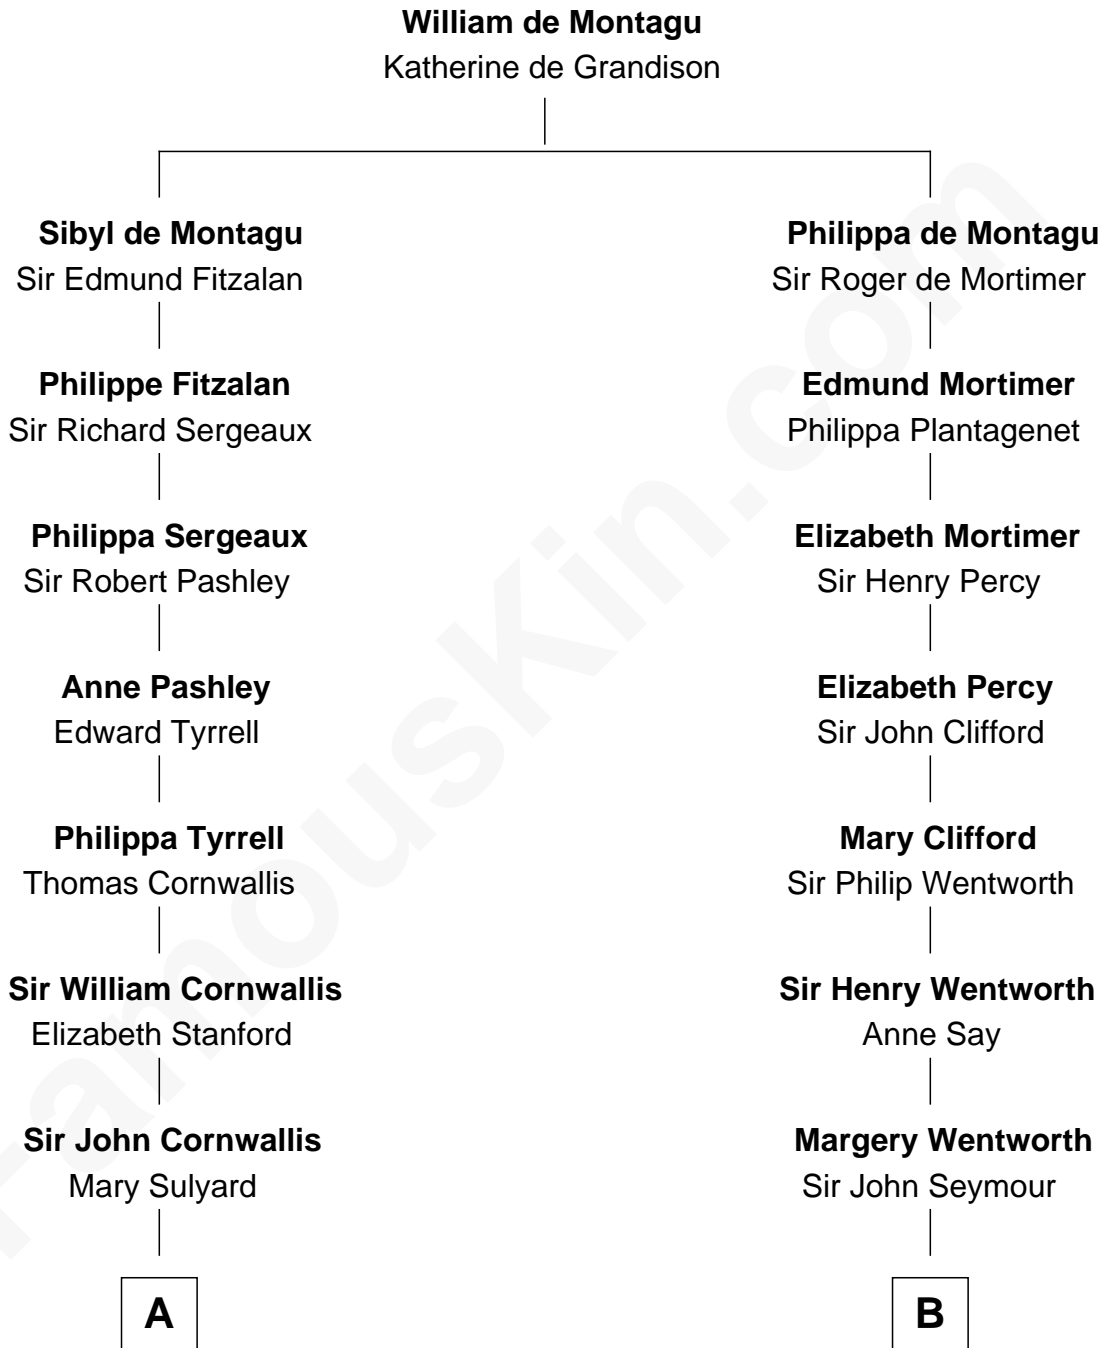

## Relationship Chart of

### Marilyn Monroe

*Actress, Model, and Singer*

16th cousin 4 times removed of

**Lt. Gen. James Brudenell**

*Leader of the "Charge of the Light Brigade"*

**C**

—  
**Elizabeth Cutting Easton**

William Congdon Tennant

—  
**Elizabeth Easton Tennant**

Frederick Almy Gifford

—  
**Charles Stanley Gifford**

Gladys Pearl Monroe

—  
**Marilyn Monroe**

*Actress, Model, and Singer*

FamousKin.com