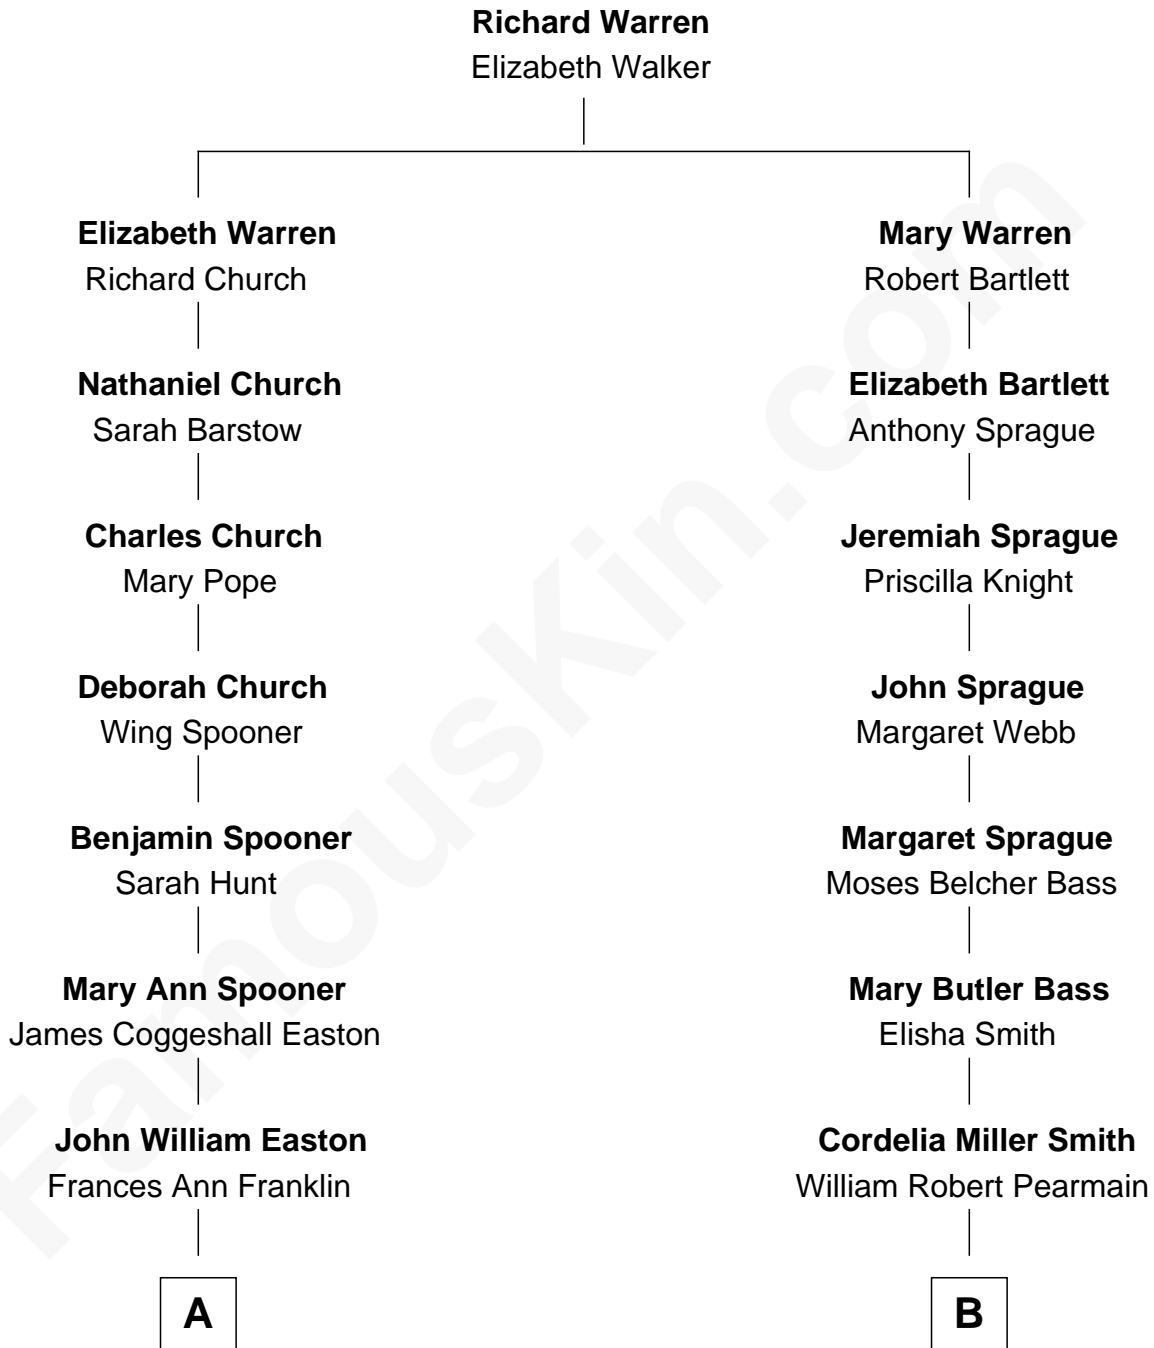

FamousKin.com Relationship Chart of

Marilyn Monroe

Actress, Model, and Singer

9th cousin 1 time removed of

Erskine Childers

4th President of Ireland

A

Elizabeth Cutting Easton
William Congdon Tennant

Elizabeth Easton Tennant
Frederick Almy Gifford

Charles Stanley Gifford
Gladys Pearl Monroe

Marilyn Monroe
Actress, Model, and Singer

B

Margaret Cushing Pearmain
Dr. Hamilton Osgood

Mary Alden Osgood
Erskine Childers