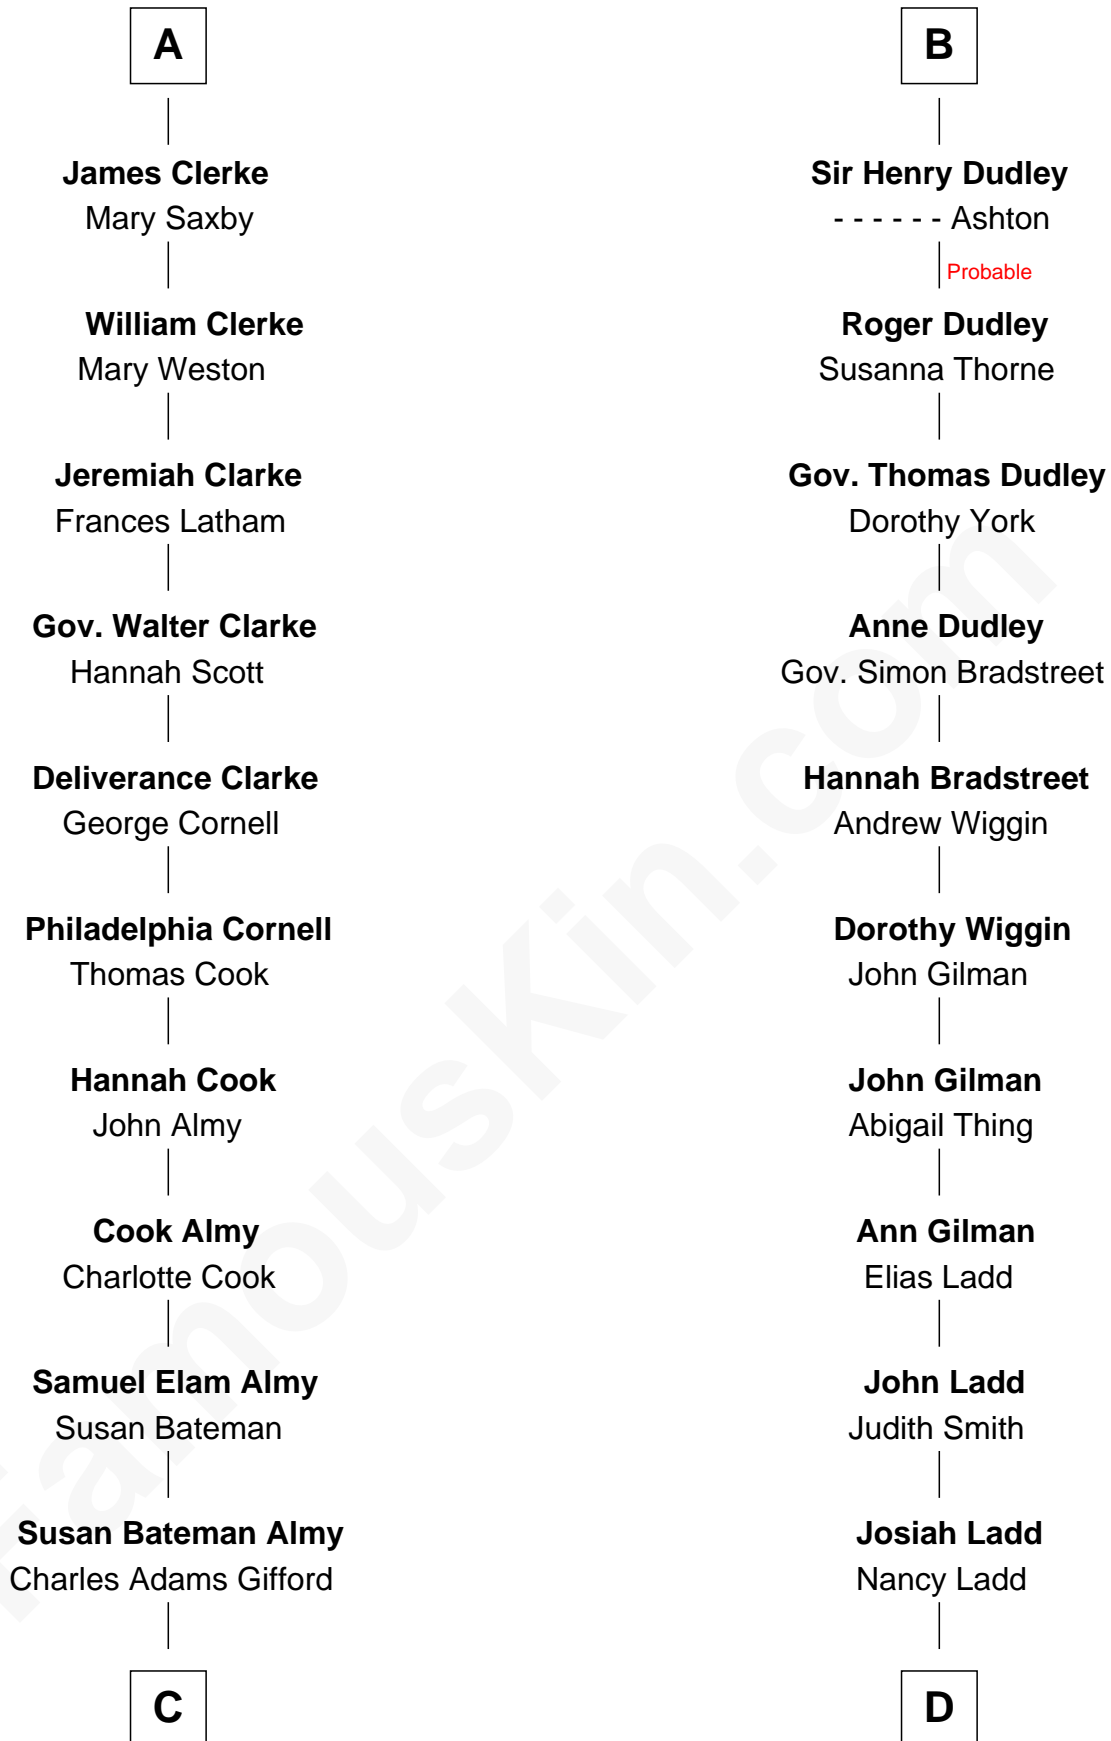

FamousKin.com Relationship Chart of

Marilyn Monroe

Actress, Model, and Singer

19th cousin 1 time removed of

Alan Ladd

Movie Actor

Sir William de Ros
Margery de Badlesmere

C

Frederick Almy Gifford
Elizabeth Easton Tennant

Charles Stanley Gifford
Gladys Pearl Monroe

Marilyn Monroe
Actress, Model, and Singer

D

Alvaro Ladd
Nancy Shotwell

Oscar F. Ladd
Julia Henrietta Meigs

Alan Harwood Ladd
Selina Raleigh