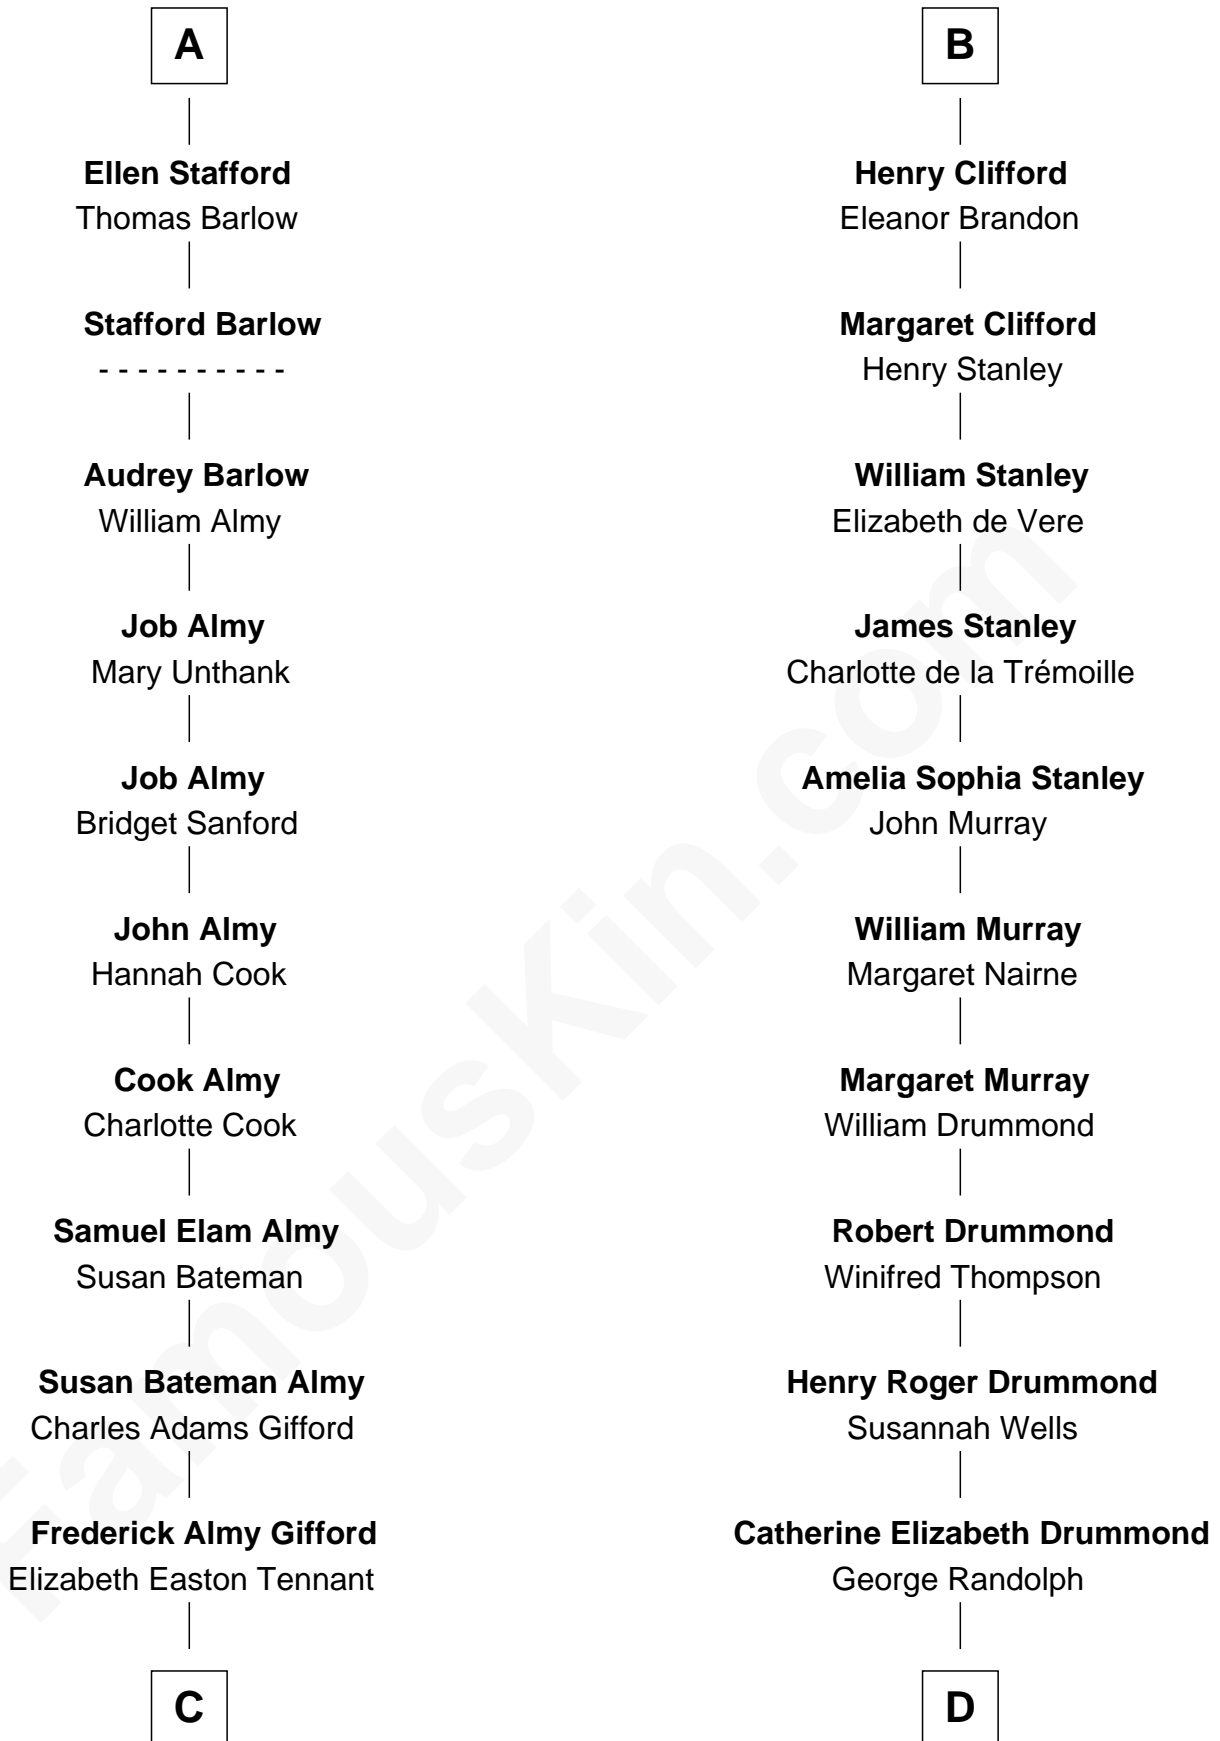

# FamousKin.com Relationship Chart of

**Marilyn Monroe**

*Actress, Model, and Singer*

18th cousin 3 times removed of

**Hugh Grant**

*Movie Actor*

**Ralph de Stafford**

*with wife*  
Katherine de Hastang

Anne St. John

**Sir Humphrey Stafford**

Margaret Tame

**Henry Clifford**

Margaret Percy

**A**

**B**

**C**

**Charles Stanley Gifford**

Gladys Pearl Monroe

**Marilyn Monroe**

*Actress, Model, and Singer*

**D**

**Cyril Randolph**

Frances Selina Hervey

**Felton George Randolph**