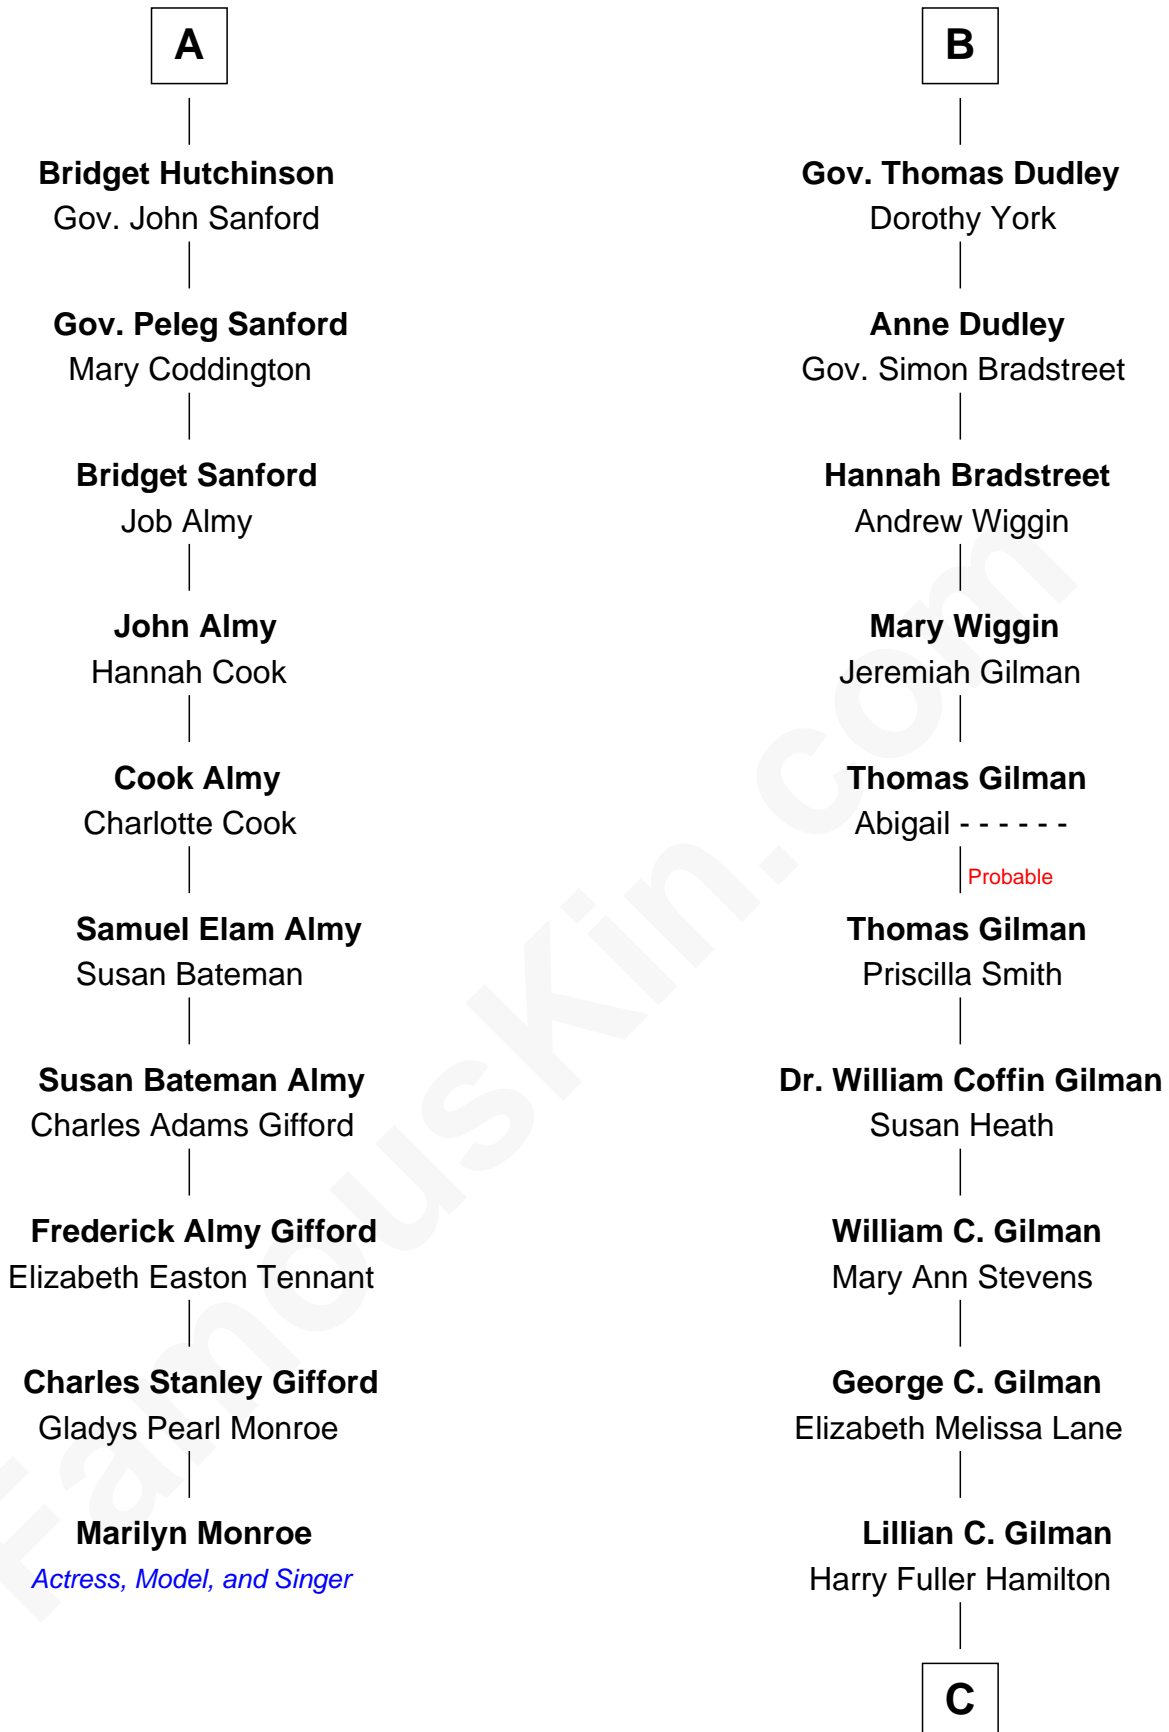

FamousKin.com Relationship Chart of

Marilyn Monroe

Actress, Model, and Singer

16th cousin 2 times removed of

George Hamilton

TV and Movie Actor

Sir Walter Blount

Sancha de Ayala

Sir Thomas Blount

Margaret de Gresley

Sir Thomas Blount

Agnes Hawley

Anne Blount

William Marbury

Robert Marbury

Katherine Williamson

Sir John Sutton

Sir John Sutton

Elizabeth Berkeley

Sir Edmund Sutton

Joyce Tiptoft

Sir Edward Sutton

Cecily Willoughby

Sir John Sutton

Cecily Grey

Sir Henry Dudley

----- Ashton

Probable

Roger Dudley

Susanna Thorne

B

C