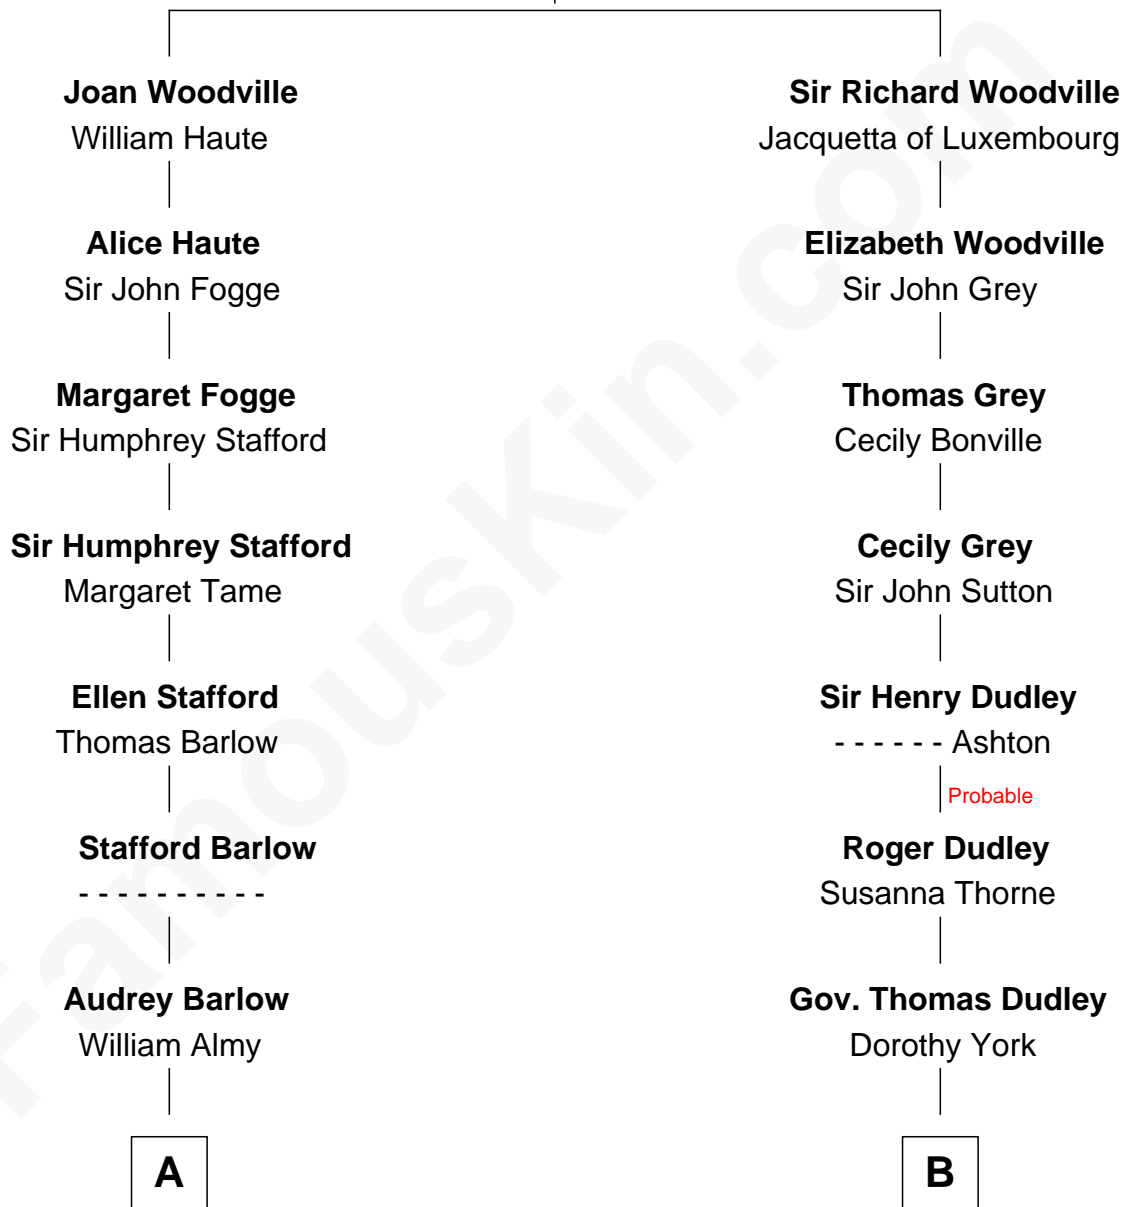

# FamousKin.com Relationship Chart of

**Marilyn Monroe**

*Actress, Model, and Singer*

15th cousin 2 times removed of

**George Hamilton**

*TV and Movie Actor*

**Richard Woodville**

Joan Bedlisgate

George Hamilton photo by [Angela George](#) (CC BY-SA 3.0)