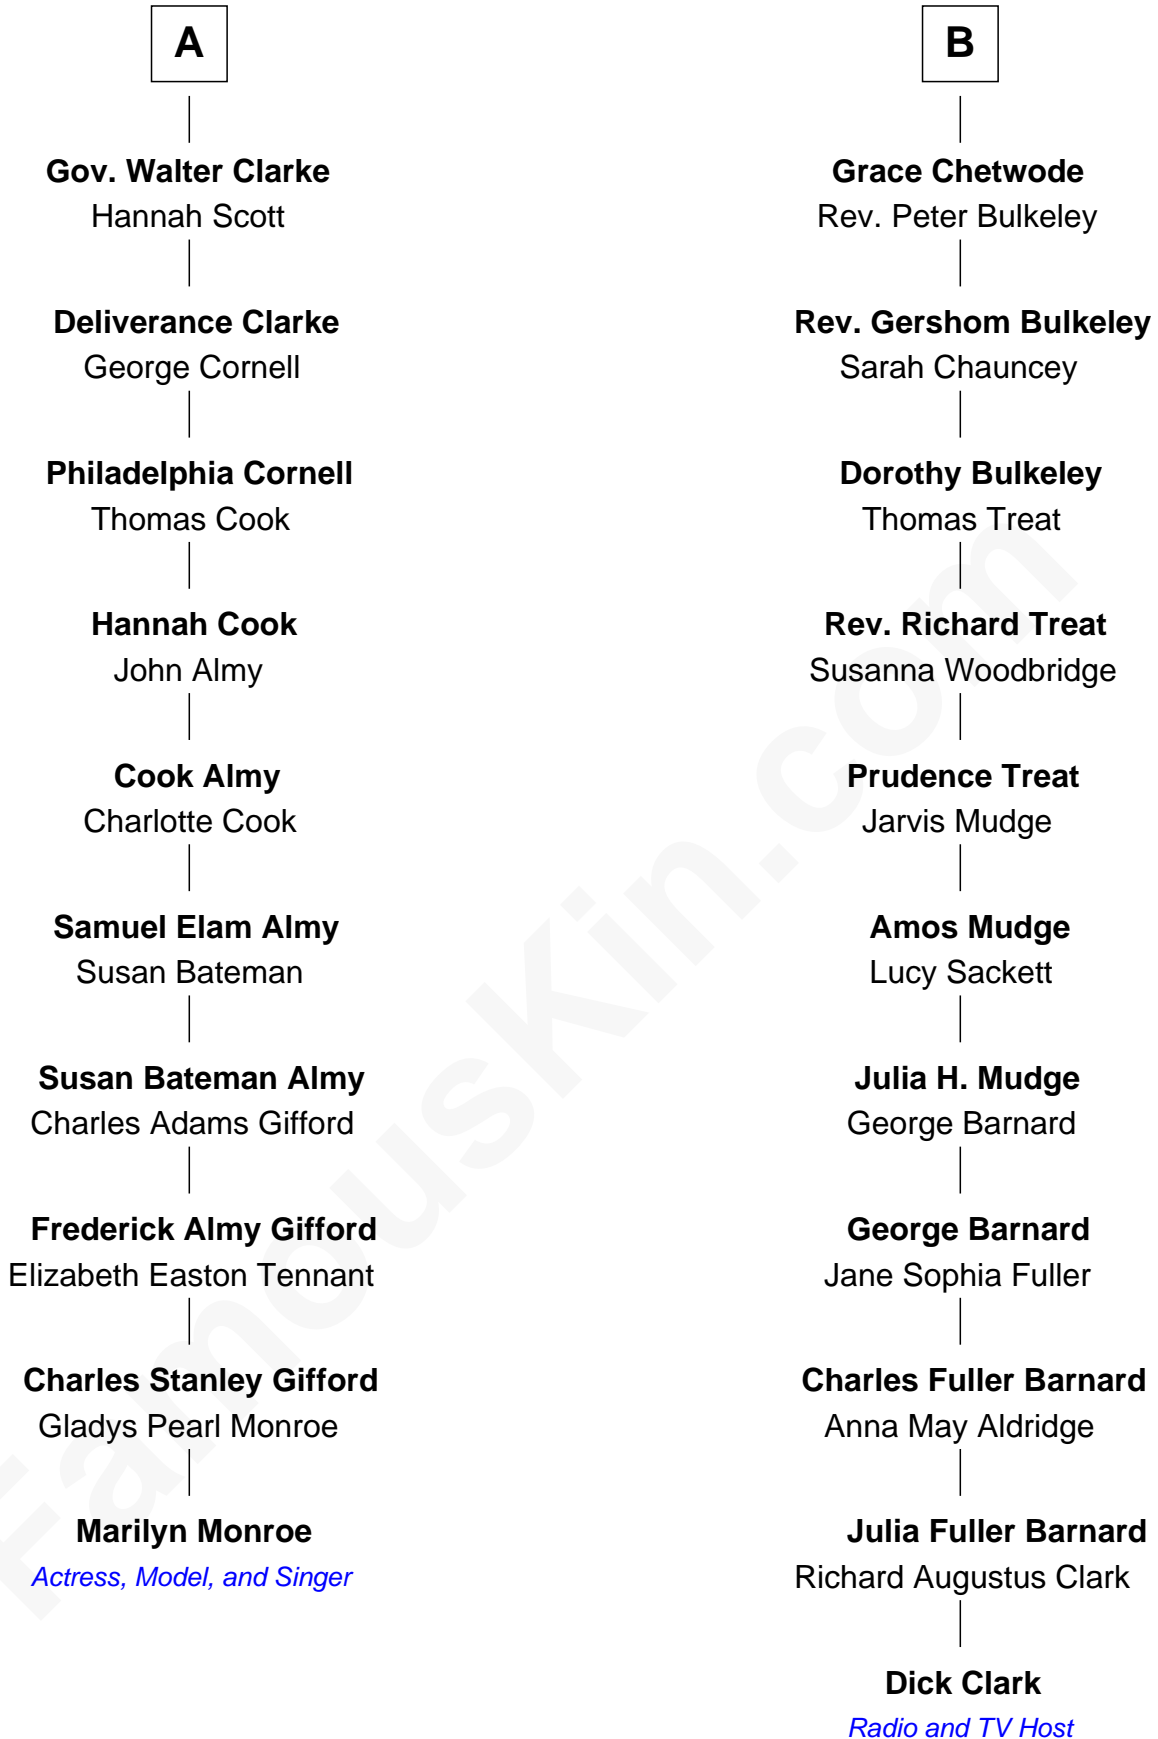

FamousKin.com Relationship Chart of

Marilyn Monroe

Actress, Model, and Singer

16th cousin 1 time removed of

Dick Clark

Radio and TV Host

Sir Baldwin Freville

Maude le Scrope

James Clerke

Mary Saxby

William Clerke

Mary Weston

Jeremiah Clarke

Frances Latham

A

Joyce Freville

Sir Roger Aston

Sir Robert Aston

Isabel Brereton

John Aston

Elizabeth Delves

Sir John Aston

Joan Lyttleton

Sir Edward Aston

Joan Bowles

Frances Aston

Robert Needham

Dorothy Needham

Sir Richard Chetwode

B

Dick Clark photo by [Alan Light](#) (CC BY 2.0)