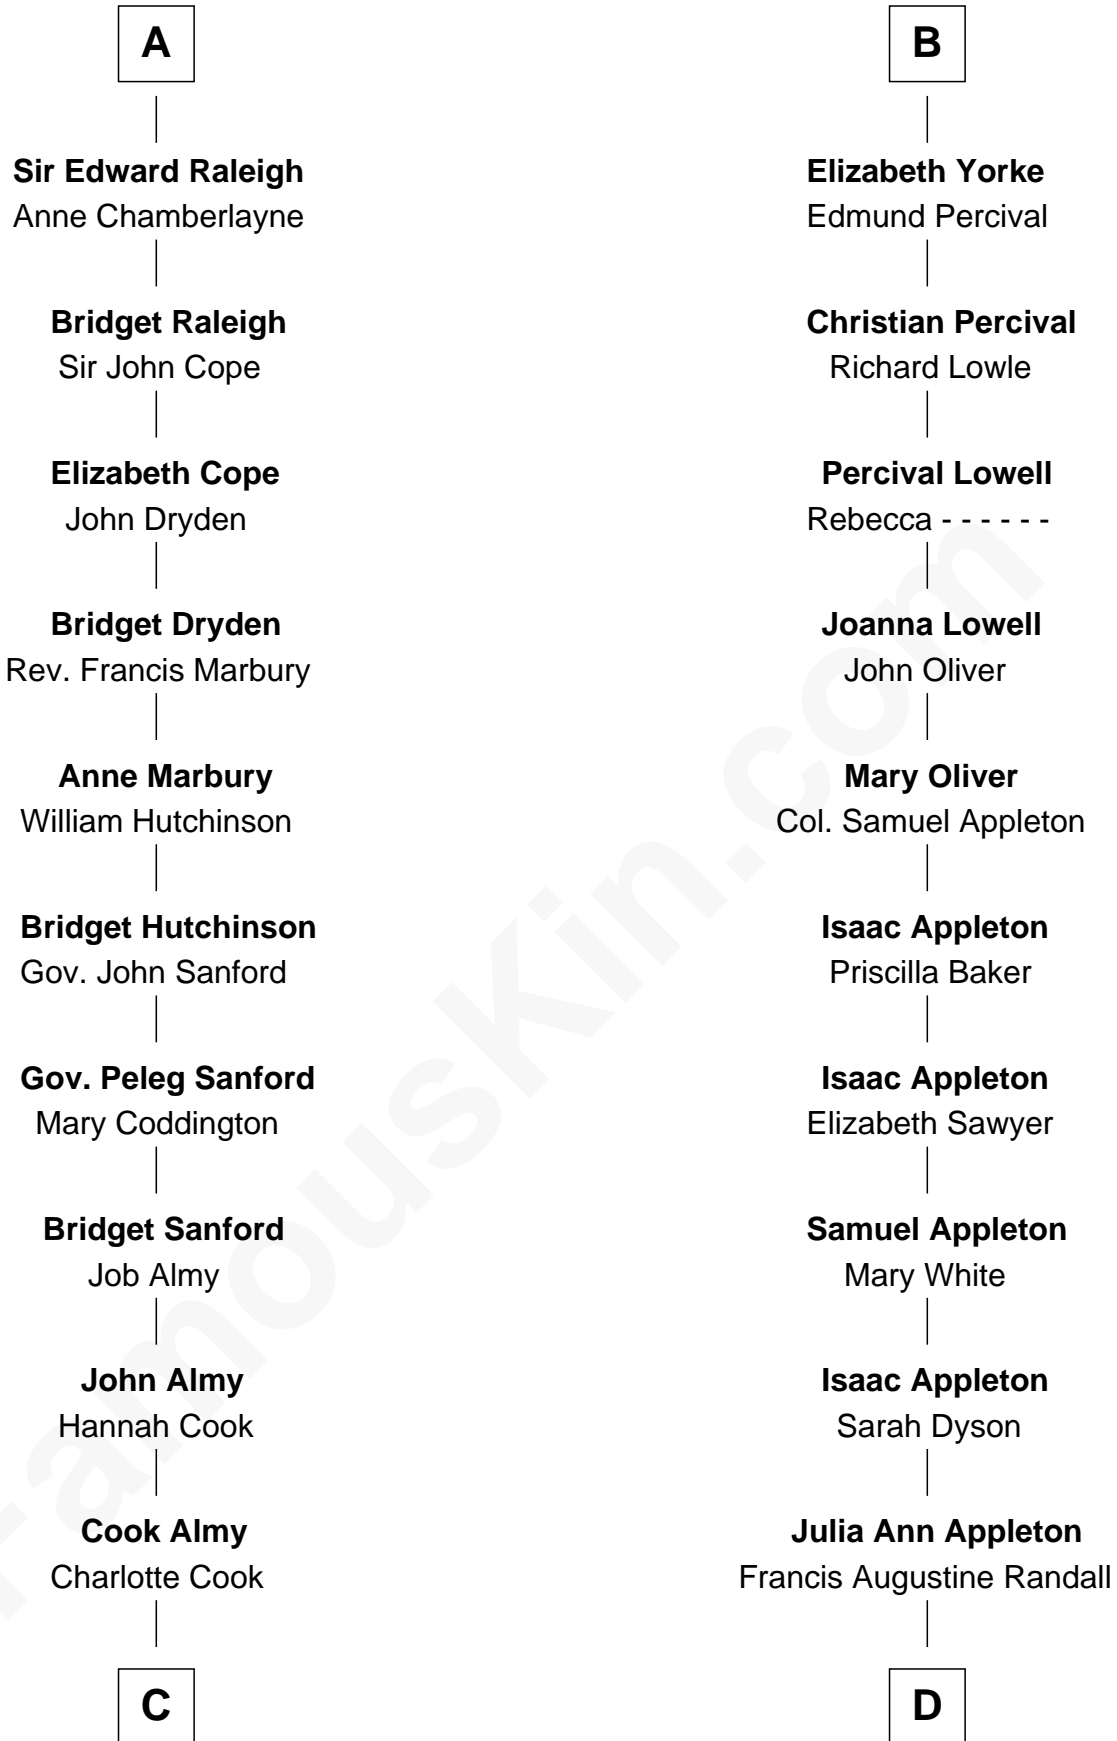

FamousKin.com Relationship Chart of

Marilyn Monroe

Actress, Model, and Singer

21st cousin of

James Spader

TV and Movie Actor

Humphrey de Bohun

Elizabeth Plantagenet

Eleanor de Bohun

Sir James le Boteler

Pernel le Boteler

Sir Gilbert Talbot

Sir Richard Talbot

Ankaret le Strange

Mary Talbot

Sir Thomas Greene

Elizabeth Courtnay

Sir Hugh Luttrell

Margaret Hill

Eleanor Luttrell

Roger Yorke

B

C

Samuel Elam Almy

Susan Bateman

Susan Bateman Almy

Charles Adams Gifford

Frederick Almy Gifford

Elizabeth Easton Tennant

Charles Stanley Gifford

Gladys Pearl Monroe

Marilyn Monroe