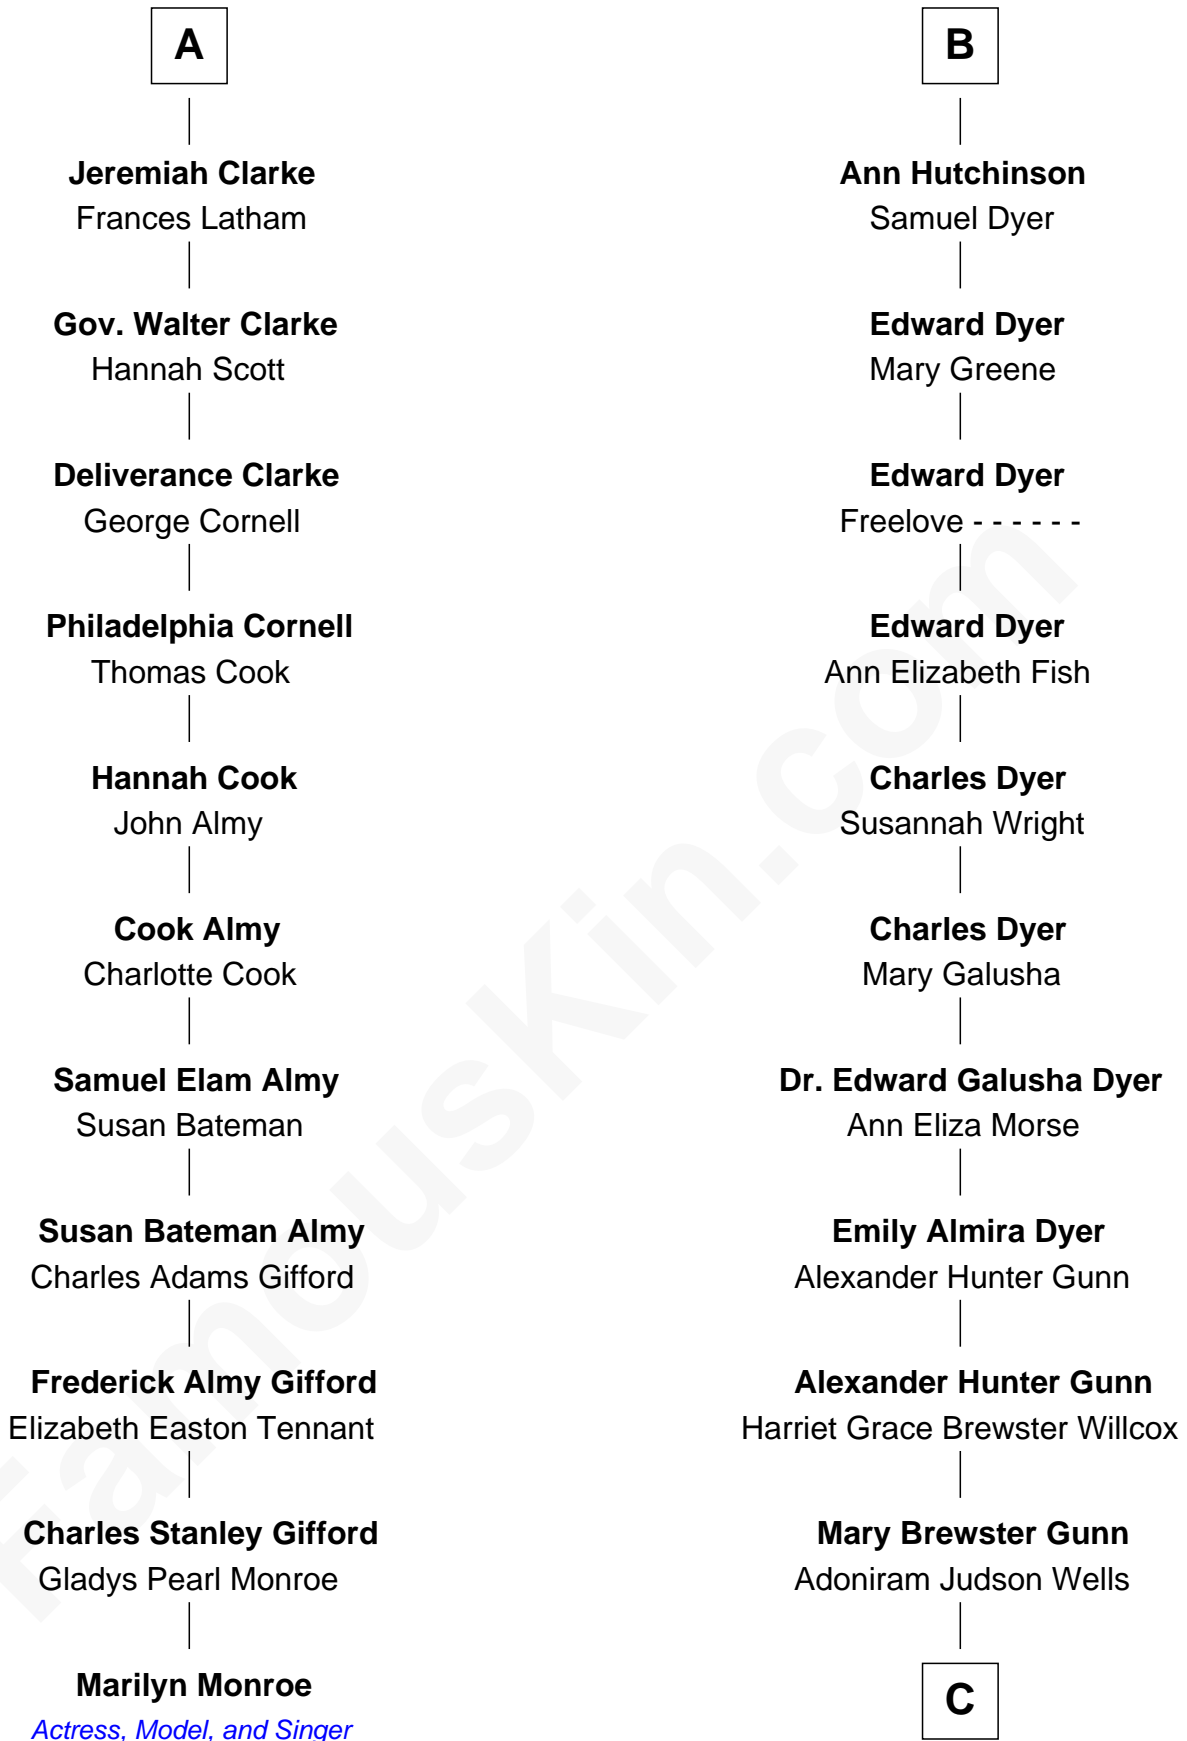

FamousKin.com Relationship Chart of

Marilyn Monroe

Actress, Model, and Singer

17th cousin 1 time removed of

Elisabeth Shue

TV and Movie Actress

Sir Hugh Willoughby

Margaret Freville

C

—
Anne Brewster Wells

James William Shue

—
Elisabeth Shue

TV and Movie Actress

FamousKin.com