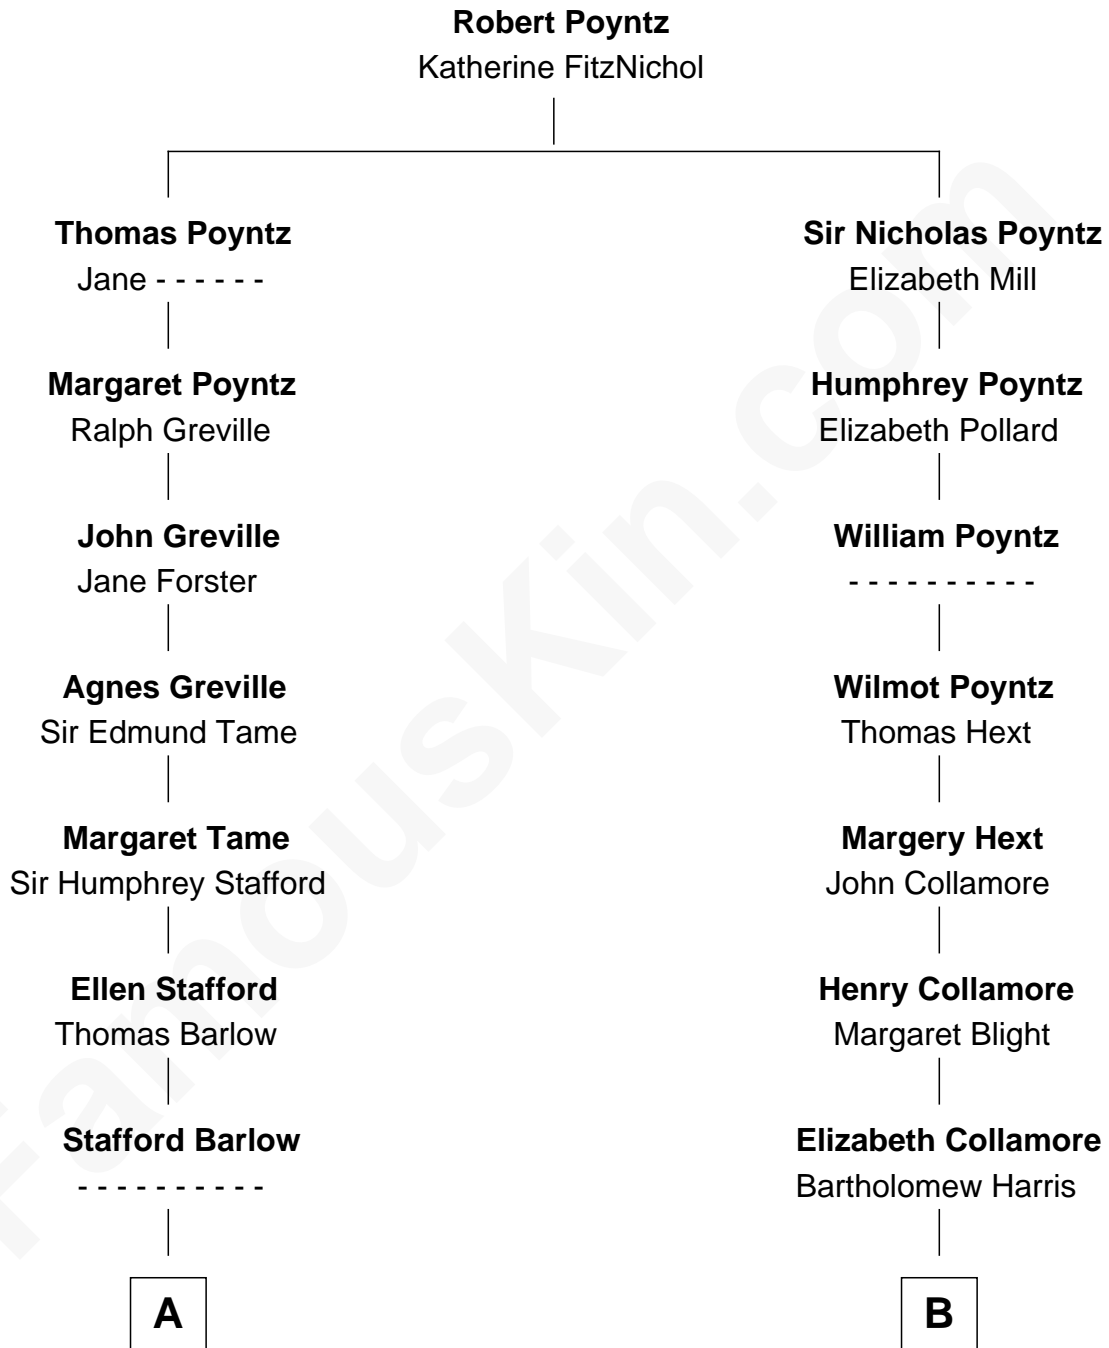

FamousKin.com Relationship Chart of

Marilyn Monroe

Actress, Model, and Singer

16th cousin 2 times removed of

Elisabeth Shue

TV and Movie Actress

C

—
Anne Brewster Wells

James William Shue

—
Elisabeth Shue

TV and Movie Actress

FamousKin.com