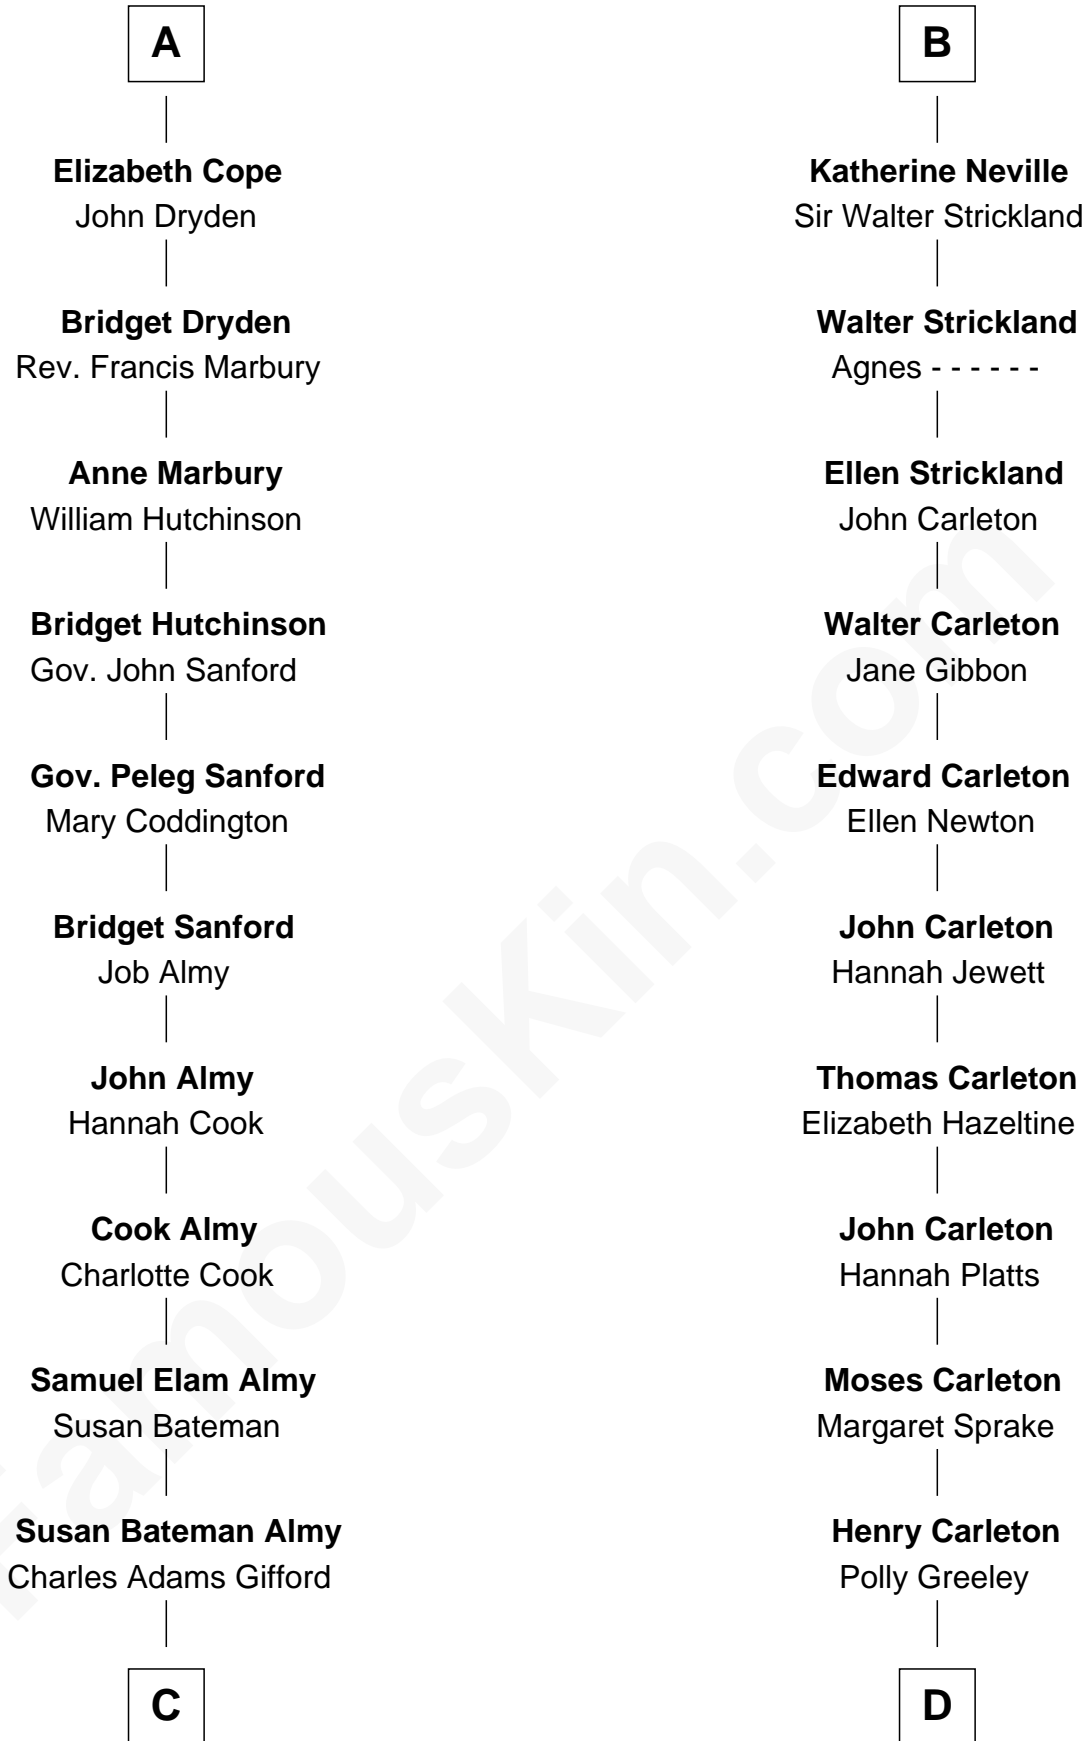

FamousKin.com

Relationship Chart of

Marilyn Monroe

Actress, Model, and Singer

18th cousin 1 time removed of

Charles A. Pillsbury

Co-Founder of C.A. Pillsbury Co.

C

Frederick Almy Gifford
Elizabeth Easton Tennant

Charles Stanley Gifford
Gladys Pearl Monroe

Marilyn Monroe
Actress, Model, and Singer

D

Margaret Sprague Carleton
George Alfred Pillsbury

Charles A. Pillsbury
Co-Founder of C.A. Pillsbury Co.