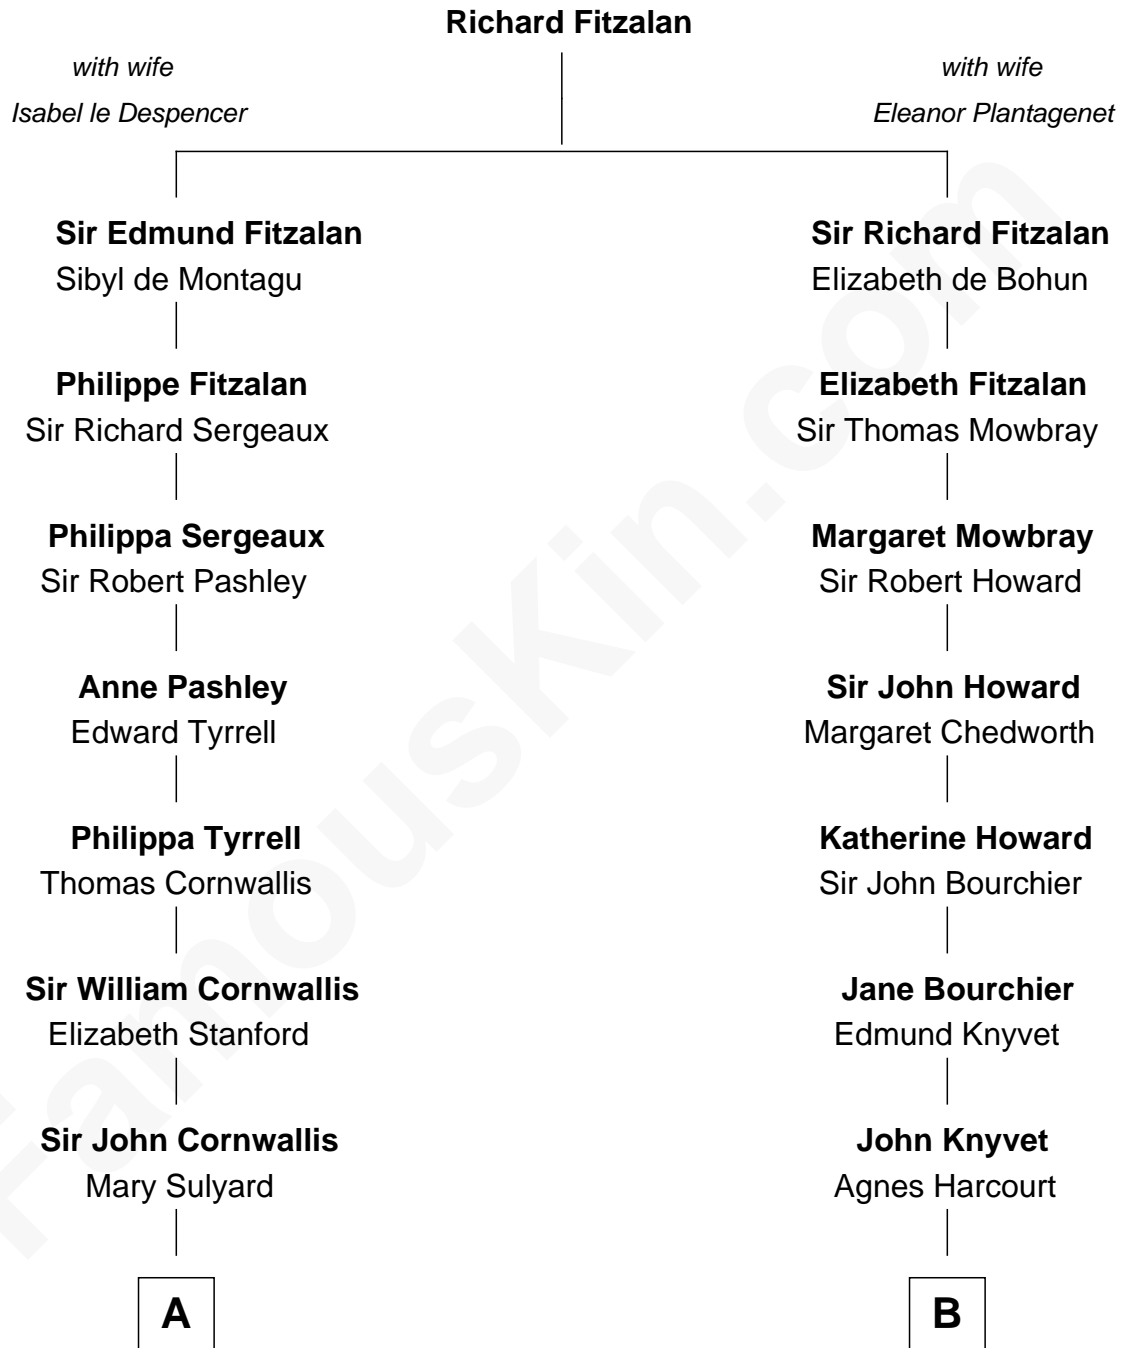

# FamousKin.com Relationship Chart of

**Marilyn Monroe**

*Actress, Model, and Singer*

20th cousin 1 time removed of

**Carly Fiorina**

*CEO of Hewlett-Packard*

**C**

**Elizabeth Cutting Easton**  
William Congdon Tennant

**Elizabeth Easton Tennant**  
Frederick Almy Gifford

**Charles Stanley Gifford**  
Gladys Pearl Monroe

**Marilyn Monroe**  
*Actress, Model, and Singer*

**D**

**Margaret Isabella Walker**  
Heinrich Weber