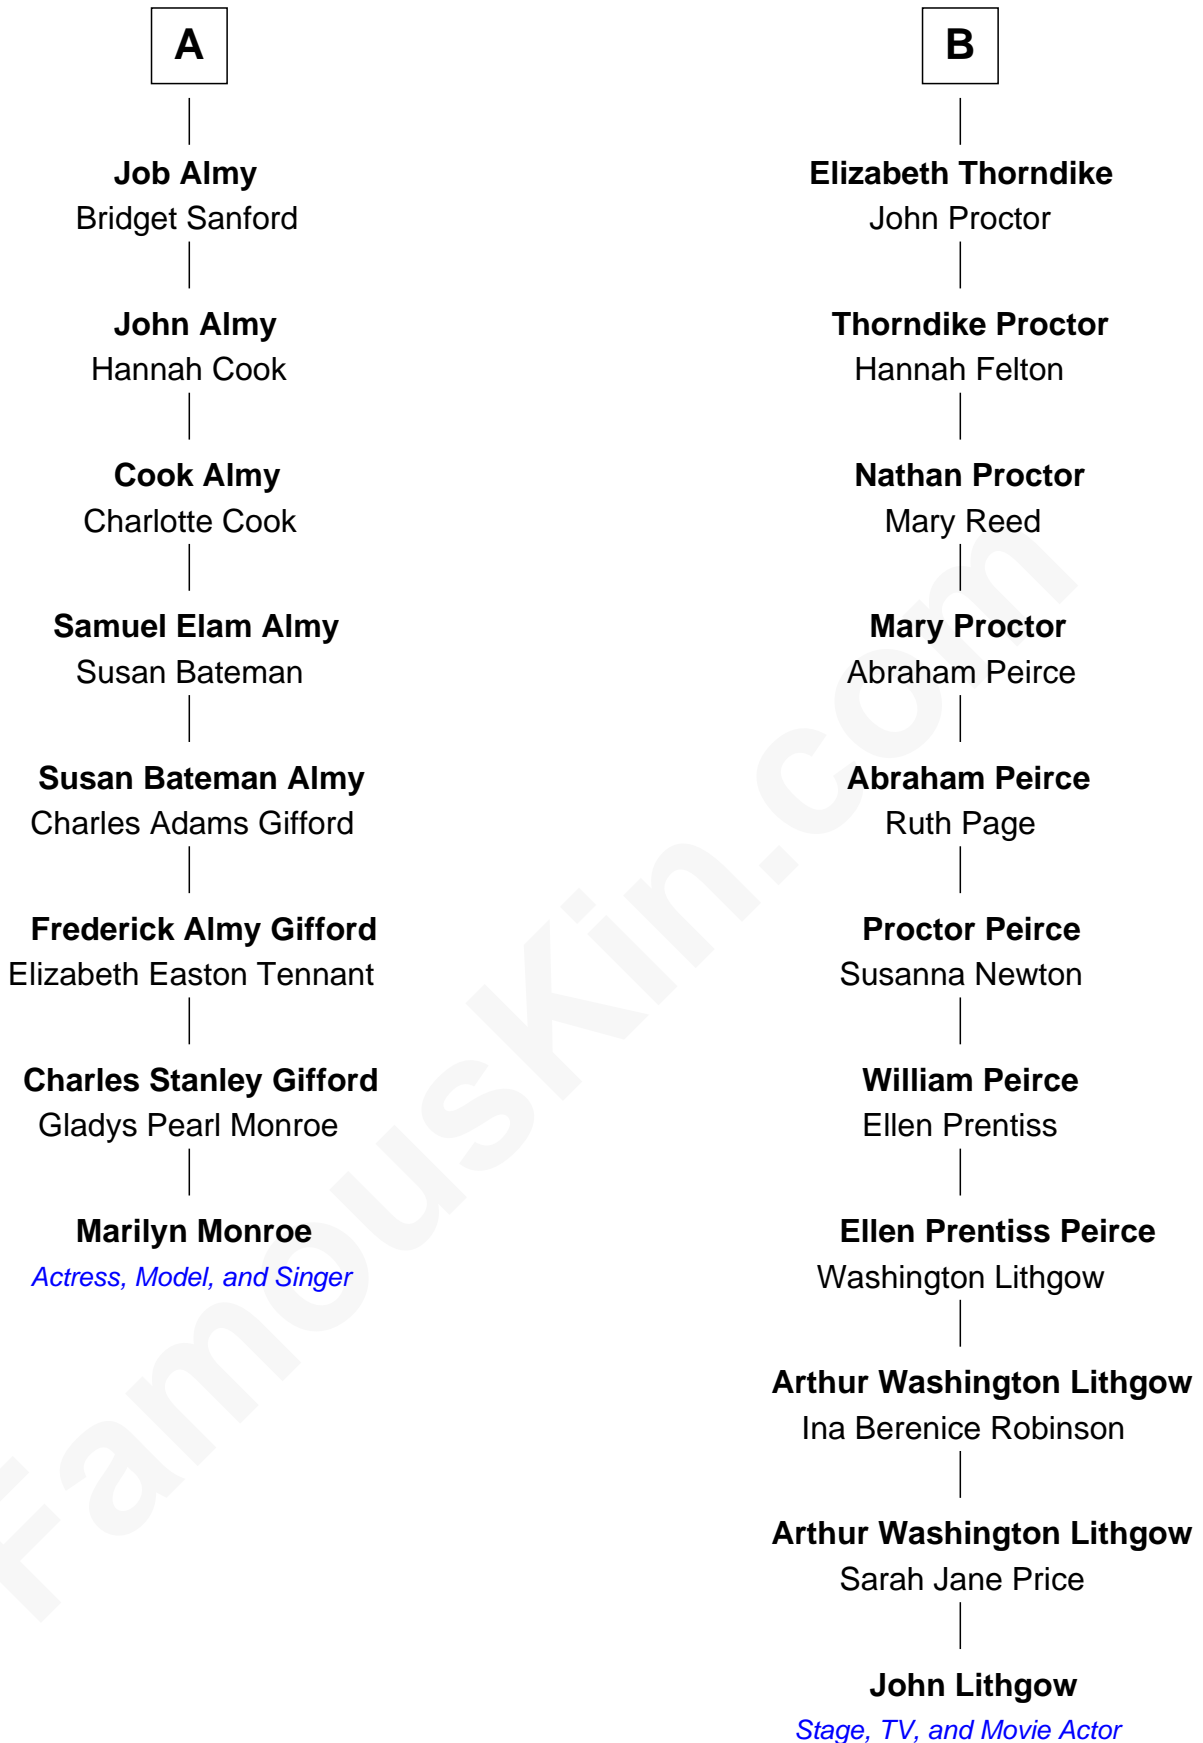

## Relationship Chart of

### Marilyn Monroe

*Actress, Model, and Singer*

14th cousin 3 times removed of

### John Lithgow

*Stage, TV, and Movie Actor*

John Lithgow photo by [David Shankbone](#) (CC BY-SA 3.0)