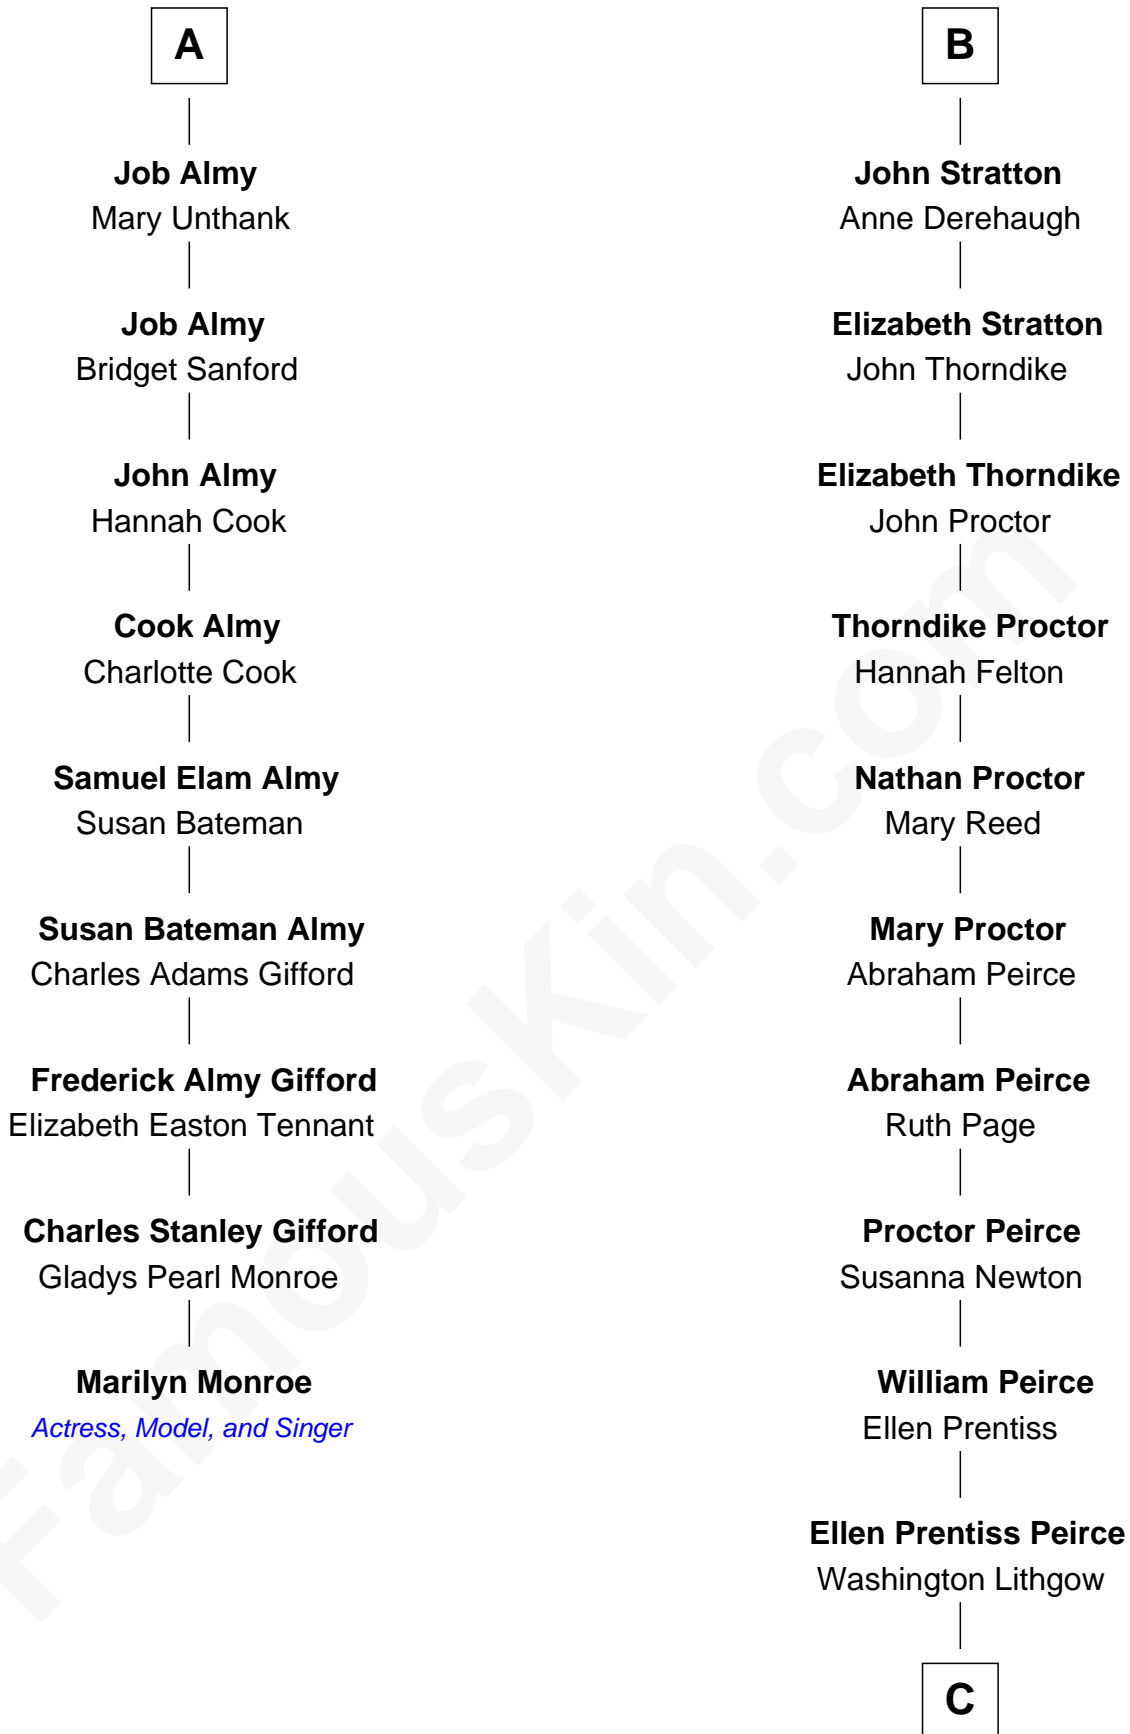

FamousKin.com Relationship Chart of

Marilyn Monroe

Actress, Model, and Singer

15th cousin 4 times removed of

John Lithgow

Stage, TV, and Movie Actor

Katherine Pabenham

with husband
Sir Thomas Aylesbury

with husband
Sir William Cheney

Eleanor Aylesbury
Sir Humphrey Stafford

Sir Laurence Cheney
Elizabeth Cokayne

Humphrey Stafford
Katherine Fray

Elizabeth Cheney
Sir John Say

Sir Humphrey Stafford
Margaret Fogge

Elizabeth Say
Thomas Sampson

Sir Humphrey Stafford
Margaret Tame

Margery Sampson
Robert Felton

Ellen Stafford
Thomas Barlow

Thomas Felton
Cecily Seckford

Stafford Barlow

Cecily Felton
John Stratton

Audrey Barlow
William Almy

Thomas Stratton
Dorothy Nicolls

A

B

C

Arthur Washington Lithgow

Ina Berenice Robinson

Arthur Washington Lithgow

Sarah Jane Price