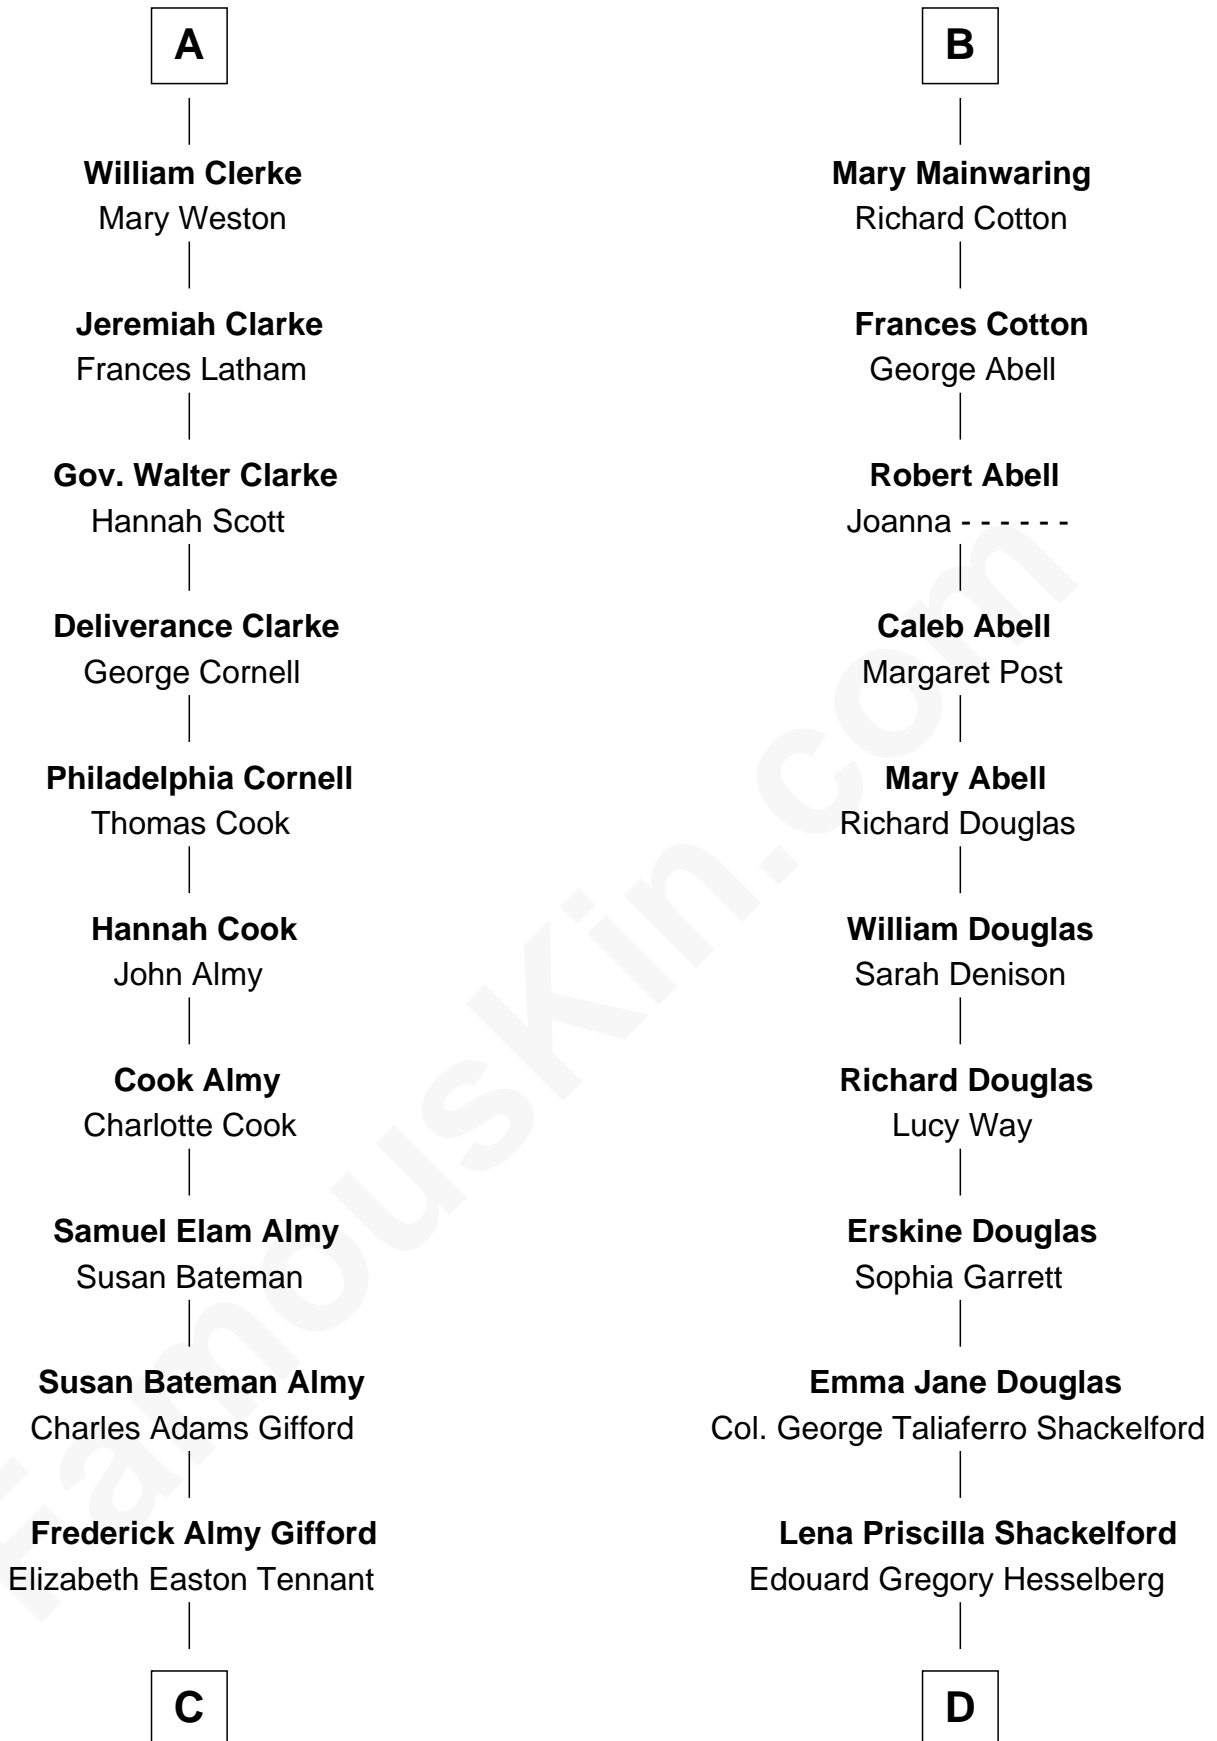

FamousKin.com Relationship Chart of

Marilyn Monroe

Actress, Model, and Singer

18th cousin 1 time removed of

Illeana Douglas

TV and Movie Actress

John de Welles

Maud de Roos

Sir Robert Corbet

Dorothy Corbet

Sir Richard Mainwaring

Sir Arthur Mainwaring

Margaret Mainwaring

B

C

Charles Stanley Gifford

Gladys Pearl Monroe

Marilyn Monroe

Actress, Model, and Singer

D

Melvyn Edouard Hesselberg

Rosalind Hightower

Gregory Hesselberg

Joan Georgescu