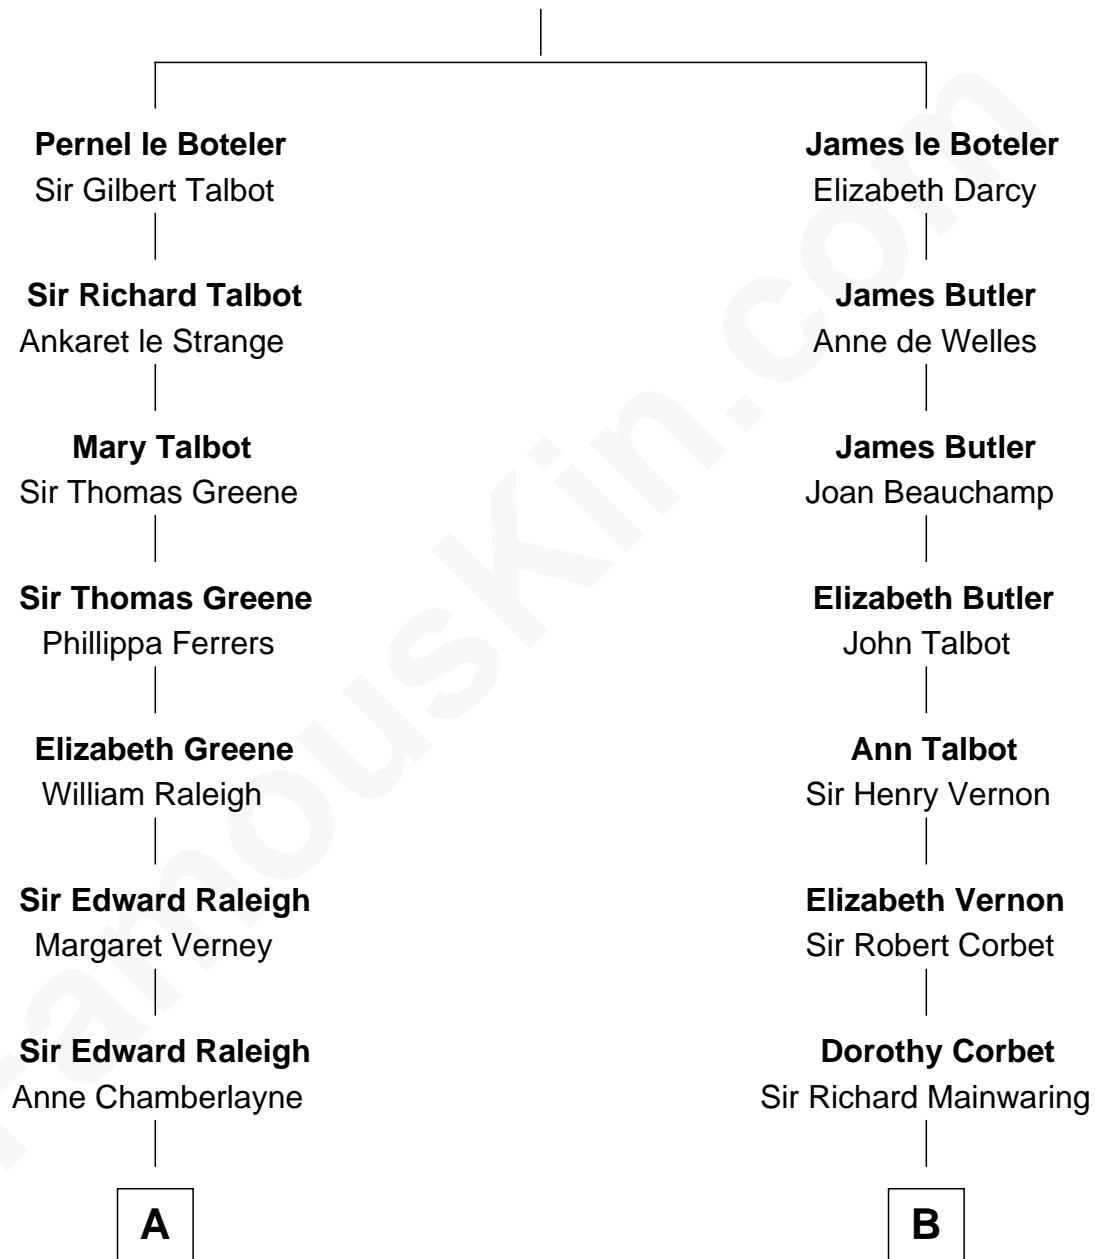

# FamousKin.com Relationship Chart of

**Marilyn Monroe**

*Actress, Model, and Singer*

20th cousin of

**Illeana Douglas**

*TV and Movie Actress*

**Sir James le Boteler**

Eleanor de Bohun

**C**

**Susan Bateman Almy**  
Charles Adams Gifford

**Frederick Almy Gifford**  
Elizabeth Easton Tennant

**Charles Stanley Gifford**  
Gladys Pearl Monroe

**Marilyn Monroe**  
*Actress, Model, and Singer*